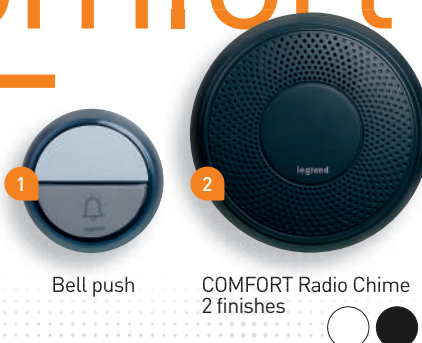

EX218019 ©Legrand - June 2018

Serenity

- 🎵 30 melodies + mp3 melodies
- 💡 Flashing LED
- 💧 Bell push: IP 54
- 📶 Radio operating range: 200 m

Houses

Comfort

- 🎵 15 melodies
 - 💧 Bell push: IP 44
 - 📶 Radio operating range: 100 m
- 3 IR Sensor
- Fully compatible with Serenity and Comfort ranges
 - Adjustable support
 - IR detection: 8 m
 - Radio operating range: 100 m

Offices

Essential

- 🎵 32 melodies
- 💧 Bell push: IP 44
- 📶 Radio operating range: 50 m

Apartments