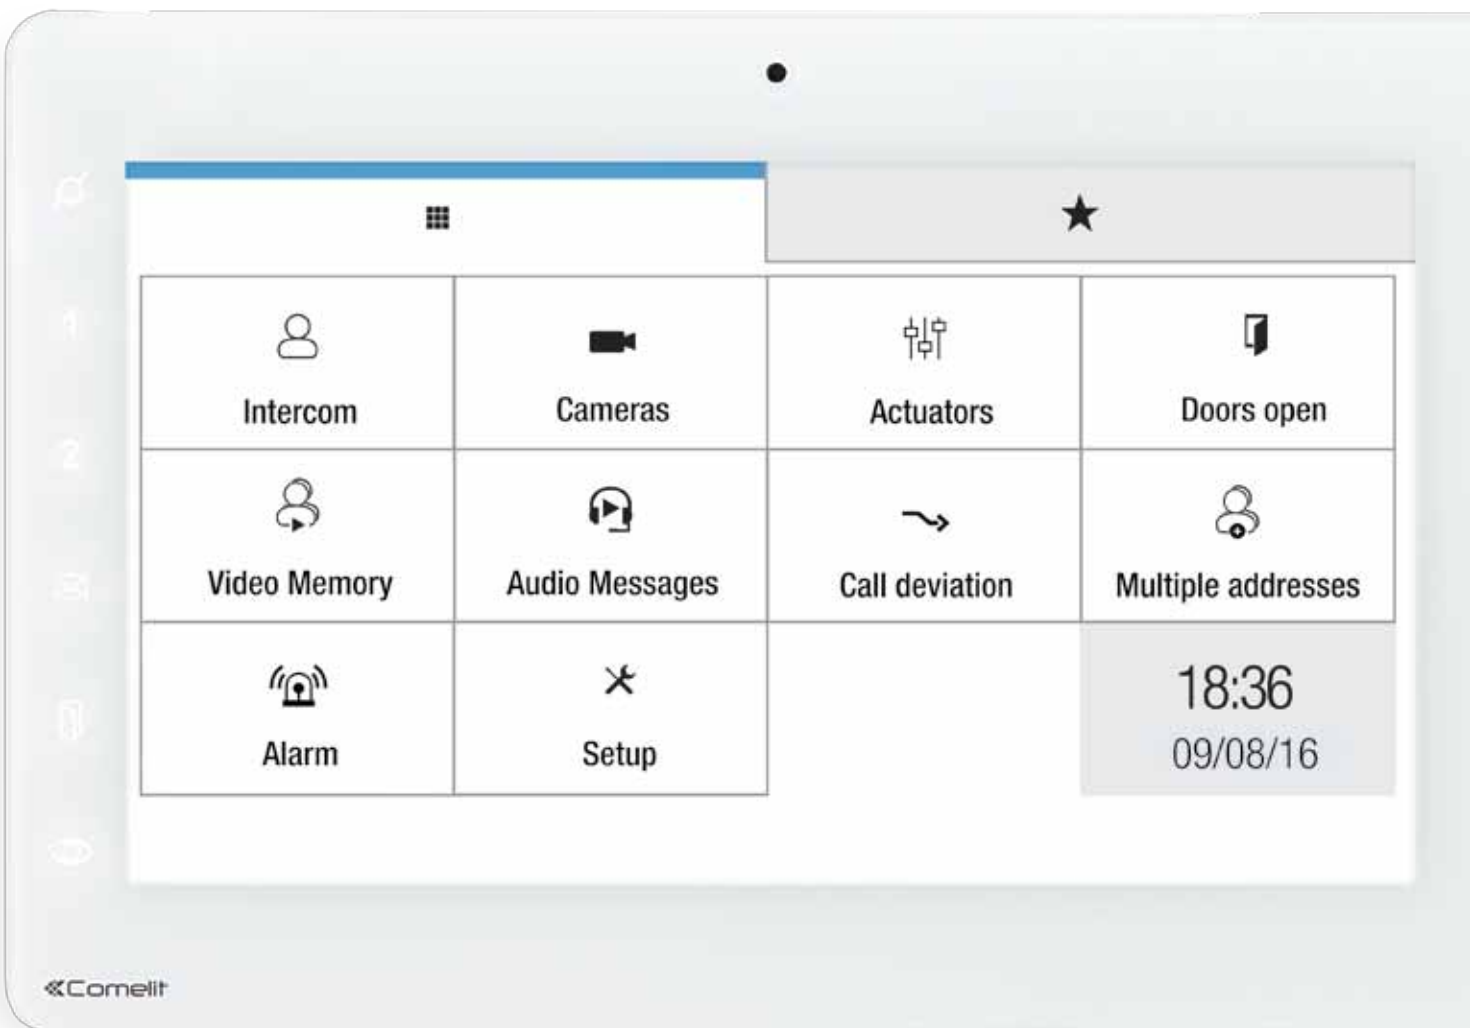

 **BUILDING KIT**     **SIMPLEBUS TOP**     **V I P**

Maxi is the new benchmark for high-level door entry monitors. Its shape is the result of Comelit's search for an innovative design. A commitment which has seen the company earn top-level international plaudits and recognition such as the Red Hot design award, Design Plus, Design Index ADI and Good Design awards. Maxi, also a winner of the Good Design award and available in two versions - 2-wire and VIP - combines design values with cutting-edge technology and features a 7" 16:9 screen.

# Maxi

The revolution of door entry monitor design.

8.77"

7" screen. Shiny surface in transparent scratch-resistant polycarbonate. Edges with matt brushed metal finish. Just 0.47" thick. Maxi combines a stylish, minimal design with the utmost simplicity in terms of usage, through functions activated via sensitive touch technology and a touch-screen monitor featuring capacitive technology (VIP version). Available in semi-flush, surface-mounted and desk base versions.