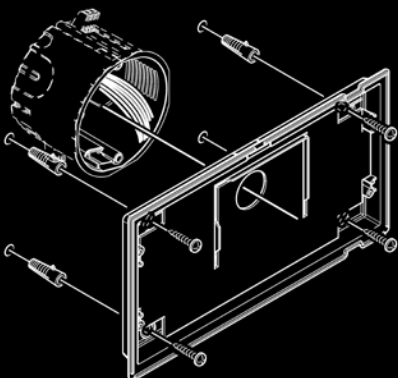

# Maxi

	<p>6801W</p>	<p><b>MAXI SERIES 7" MONITOR. 2-WIRE SYSTEM</b></p> <p>Flush-mounted (on box Art. 6817) or surface-mounted (with bracket Art. 6820) colour monitor with 7" 16:9 screen, hands-free full-duplex audio and touch sensitive controls. Allows adjustment of brightness level, contrast, audio volume and ringtone volume. Ringtones can be customised by selecting from the various melodies provided. Fitted as standard with a key button, enable/disable audio button with corresponding indicator LEDs and a further 6 programmable buttons for self-ignition, privacy service and other programmable functions. It is normally used for floor door call and call repetition management, and comes complete with 2 x 8-position DIP SWITCHES for user code programming and button programming. Equipped with riser distribution terminal Art. 1214/2C. The monitor can only be used in 2-wire SimplebusTop Colour systems. Dimensions: 8,77" x 4,88" x 0,47".</p>
	<p>6802W</p>	<p><b>MAXI SERIES 7" MONITOR. VIP SYSTEM</b></p> <p>7" 16:9 colour touch-screen monitor with full-duplex hands-free audio. Audio distribution and consumption management as standard. Audio and ringtone adjustment. Slot for micro SD card. Ringtone customisation. Video memory function and internal directory for intercom call management. Manages floor door calls and call repetition as standard. Panic and alarm input. "Sensitive touch" controls with LED backlighting. The audio pickup command and the lock-release are always visible, while all the others become visible in response to a touch or swipe. There is also a self-ignition button, a privacy or doctor selection button (with red privacy enabled LED indicator) and 2 buttons for various uses. "Door open" and "Messages" indicator lights. Flush-mounted, wall-mounted and desk base installation. Dimensions: 8,77" x 4,88" x 0,47". Compatible with H.264 video format.</p>
	<p>6817</p>	<p><b>FLUSH-MOUNTED BOX FOR MAXI MONITOR</b></p> <p>Black ABS plastic flush-mounted box. Dimensions: 8,34" x 4,52" x 1,96".</p>
	<p>6820</p>	<p><b>WALL BRACKET FOR MAXI MONITOR, 2-WIRE AND VIP</b></p> <p>Wall bracket for Maxi monitor. Colour: White. Dimensions: 8,50" x 4,60" x 16 0,62".</p>