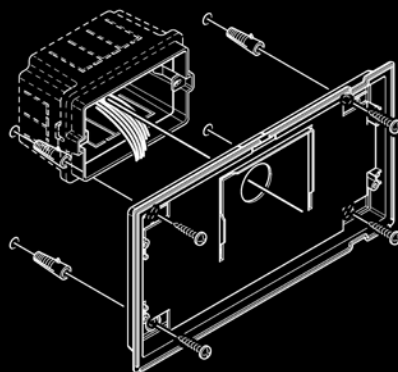

# Maxi

	<p>6801W</p>	<p><b>MAXI SERIES 7" MONITOR. 2-WIRE SYSTEM</b></p> <p>Flush-mounted (on box Art. 6817) or surface-mounted (with bracket Art. 6820) colour monitor with 7" 16:9 screen, hands-free full-duplex audio and touch sensitive controls. Allows adjustment of brightness level, contrast, audio volume and ringtone volume. Ringtones can be customised by selecting from the various melodies provided. Fitted as standard with a key button, enable/disable audio button with corresponding indicator LEDs and a further 6 programmable buttons for self-ignition, privacy service and other programmable functions. It is normally used for floor door call and call repetition management, and comes complete with 2 x 8-position DIP SWITCHES for user code programming and button programming. Equipped with riser distribution terminal Art. 1214/2C. The monitor can only be used in 2-wire SimplebusTop Colour systems. Dimensions: 8,77" x 4,88" x 0,47".</p>
	<p>6802W</p>	<p><b>MAXI SERIES 7" MONITOR. VIP SYSTEM</b></p> <p>7" 16:9 colour touch-screen monitor with full-duplex hands-free audio. Audio distribution and consumption management as standard. Audio and ringtone adjustment. Slot for micro SD card. Ringtone customisation. Video memory function and internal directory for intercom call management. Manages floor door calls and call repetition as standard. Panic and alarm input. "Sensitive touch" controls with LED backlighting. The audio pickup command and the lock-release are always visible, while all the others become visible in response to a touch or swipe. There is also a self-ignition button, a privacy or doctor selection button (with red privacy enabled LED indicator) and 2 buttons for various uses. "Door open" and "Messages" indicator lights. Flush-mounted, wall-mounted and desk base installation. Dimensions: 8,77" x 4,88" x 0,47". Compatible with H.264 video format.</p>
	<p>6817</p>	<p><b>FLUSH-MOUNTED BOX FOR MAXI MONITOR</b></p> <p>Black ABS plastic flush-mounted box. Dimensions: 8,34" x 4,52" x 1,96".</p>
	<p>6820</p>	<p><b>WALL BRACKET FOR MAXI MONITOR, 2-WIRE AND VIP</b></p> <p>Wall bracket for Maxi monitor. Colour: White. Dimensions: 8,50" x 4,60" x 16 0,62".</p>