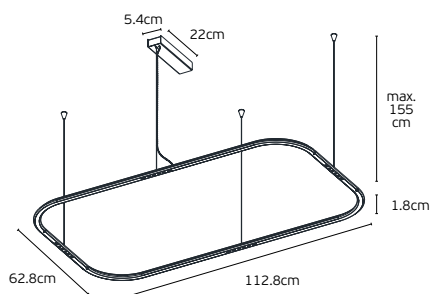

VK/04715/PE/.../113

Code	Model		Box
71164-244721	VK/04715/PE/D/GDB/W/113	●● Gold/Black. 3000K. 25W. 4x338lm.	1pc
71164-245721	VK/04715/PE/D/B/W/113	● Black. 3000K. 25W. 4x338lm.	1pc

Details

Material **Aluminium**
Voltage **AC200-240V**
Beam angle **36°**
Type of Led **Brigelux 3030**
Location **Ceiling**

Working temperature **< 45°C**
Lifetime **50.000hrs**
Dimmable **Yes, Triac Dimmable**
CRI **>90**

3 years guarantee

IP20