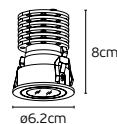

Recessed waterproof downlight Led

Cut

VK/04722/W

VK/04722/B

VK/04722

Code	Model	Box
75169-205721	VK/04722/W/W ○ Sand White. 3000K. 476lm. 10W. CRI>90	30pcs
75169-206721	VK/04722/W/C ○ Sand White. 4000K. 535lm. 10W. CRI>90	30pcs
75169-207721	VK/04722/B/W ● Sand Black. 3000K. 476lm. 10W. CRI>90	30pcs
75169-208721	VK/04722/B/C ● Sand Black. 4000K. 535lm. 10W. CRI>90	30pcs

Details

Voltage **AC200-240V**
DC25-40V 250mA.
Type of Led **Bridgelux.**
Lifetime **50.000hrs.**
Beam angle **24°.**

Dimmable No.
Working temperature **-20°C→45°C.**
Material **Aluminum.**
Location **Bath ceiling.**
Included **Honeycomb.**

3 years guarantee

IP65