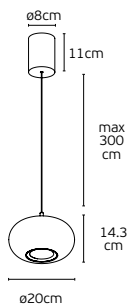

VK/04699/PE/D/B/W