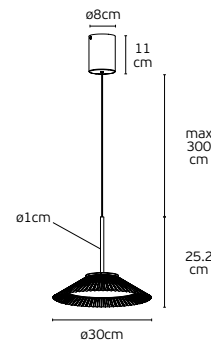

VK/04693/PE

Code
71164-115776
71164-116776

Model
VK/04693/PE/D/CG/W
VK/04693/PE/D/B/W

● Champagne Gold. 3000K. 18W. 1833lm.
● Black. 3000K. 18W. 1833lm.

Box
1pc
1pc

Details

Material Aluminium+PC
Voltage AC220-240V
Beam angle 85°
Type of Led Bridgelux
Driver KGP
Location Ceiling

Working temperature -20°C → 45°C
Lifetime 50.000hrs
Clicks 20.000
Dimmable Yes, triac dimmable
CRI>90
Guarantee 2 Years