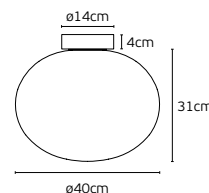

VK/04686/CE

Code	Model	Options	Box
71164-009807	VK/04686/CE/B-SG/W/20	● Black+smoky grey. 3000K. 5W. 619lm. ø20cm	50pcs
71164-010807	VK/04686/CE/W-W/W/20	○ White+opal. 3000K. 5W. 619lm. ø20cm	50pcs
71164-011807	VK/04686/CE/B-SG/W/30	● Black+smoky grey. 3000K. 8W. 872lm. ø30cm	50pcs
71164-012807	VK/04686/CE/W-W/W/30	○ White+opal. 3000K. 8W. 872lm. ø30cm	50pcs
71164-013807	VK/04686/CE/B-SG/W/40	● Black+smoky grey. 3000K. 11W. 1.176lm. ø40cm	50pcs
71164-014807	VK/04686/CE/W-W/W/40	○ White+opal. 3000K. 11W. 1.176lm. ø40cm	50pcs

Details

Material **Metal base + glass**
Voltage **AC220-240V**
Beam angle **120°**
Driver **Eaglerise**
Location **Ceiling**

Working temperature **-45°C → 70°C**
Lifetime **25.000hrs**
Dimmable **No**
CRI **>80**

3 years guarantee

IP20