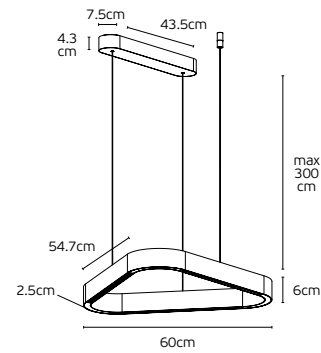

VK/04689/PE/.../60

Code	Model
71164-106776	VK/04689/PE/D/CG/W/60
71164-107776	VK/04689/PE/D/B/W/60

- Champagne Gold. 3000K. 60W. 4667lm.
- Black. 3000K. 60W. 4667lm.

Box
1pc
1pc

Details

Material **Aluminum+silicone**
Voltage **AC220-240V**
Beam angle **Up80° Down45°**
Type of Led **Brigelux SMD**
Driver **Anway**
Location **Ceiling**

Working temperature **-20°C → 45°C**
Lifetime **50.000hrs**
Clicks **20.000**
Dimmable **Yes, Triac Dimmable**
CRI**>90**
Guarantee **2 Years**