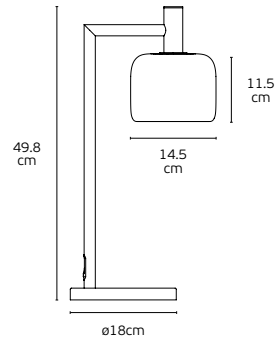

VK/03370/TL

Code
61171-006162

Model
VK/03370/TL/BS

● Matt Brass. E14. Max 9W (LED)

Box
1pc

Details

Material **Material Glass (lamp shade)**
+ Iron (base)
Lampholder **E14**
Max. Power LED lamp **9W**
Voltage **AC220-240V**

Location **Table**
Working temperature **-25°C → 50°C**
CRI>80
On/Off switch on plug cable.