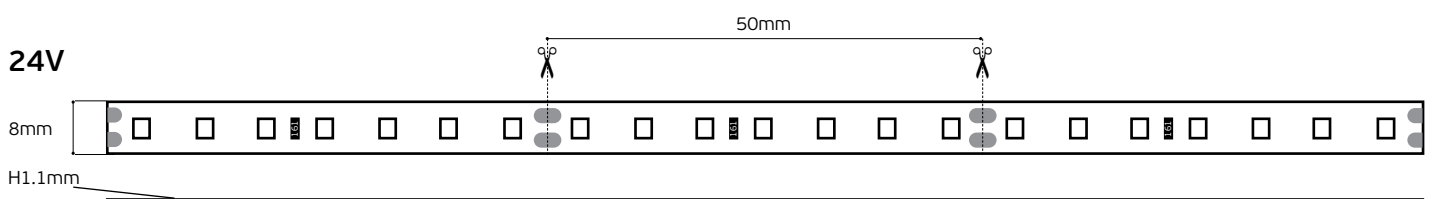

Ledstrips CRI>90. IP20.

Ledstrips CRI>90 Collection

140Led/m. 6W/m.

VK/24/2835/140/6 24V

Code	Model	Voltage	Kelvin	Lumen/m	CRI	Watt/m	Box
78001-674126	VK/24/2835/927/140/6	24V	2700K	750lm/m	CRI>90	6W/m	5m/roll
78001-675126	VK/24/2835/930/140/6	24V	3000K	807lm/m	CRI>90	6W/m	5m/roll
78001-676126	VK/24/2835/940/140/6	24V	4000K	857lm/m	CRI>90	6W/m	5m/roll

Details

Led type SMD 2835. Led qty 140pcs/m. CRI>90. Tape on back 3M. Working temperature -40°C → 80°C. Storage temperature -25°C → 60°C.

IP20.

5 years guarantee