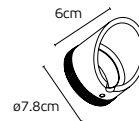

VK/02297/AGL

Code
75169-191721
75169-192721

Model
VK/02297/GR/AGL
VK/02297/RB/AGL

● Sand Green. Anti-glare cover.
● Rust Brown. Anti-glare cover.

Box
30pcs
30pcs

Details

Material **Aluminum.**

Matches with **VK/02297.**