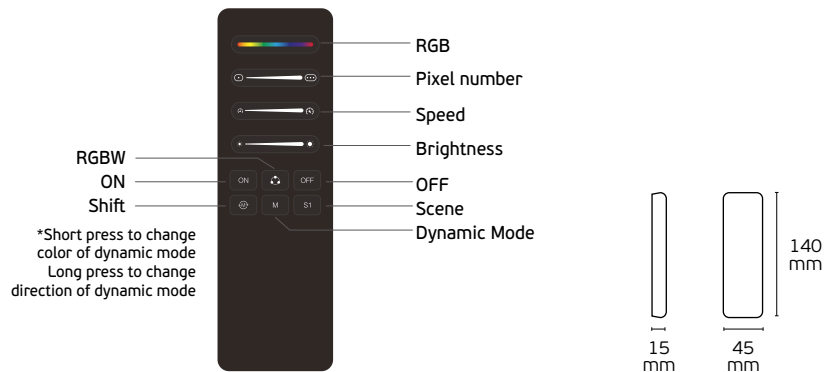

Ledstrips Magic Controllers

Ledstrips controllers

VK/FUTC6 Remote controller Magic LEDSTRIPS

Code
78001-798911

Model
VK/FUTC6
2.4GHz. 3V. 6dBm. 30m.

Box
1pc

Details

Voltage **3V (AAAx2pcs)**. Frequency **2.4GHz**.
Transmitting power **6dBm**.
Distance **30m**.
Material **Plastic**.
ONLY FOR Magic LEDSTRIPS.
Working temperature **-10~40°C**.
Included holder **97x49x8mm**
Guarantee **2 years**.

IP20.

VK/SPIRW5 5 in 1 Controller Magic LEDSTRIPS

Code
78000-788911

Model
VK/SPIRW5
DC5-24V. 20mA. Max 10A.

Box
200pcs

Details

Input Voltage **DC5-24V**.
Output **6A/channel**.
Output current **Max 10A**.
2.4G RF RGB+CCT
Standby current **20mA**.
Protocol **Wifi+RF 2.4GHz**
28 kinds of white color, 80 kind of RGB, can change color, brightness, width and those modes
8 kinds of music mode work with internal microphone & smart phone microphone
Setting up boot animation via Tuya app
Distance **30m**.
Material **Plastic**.
Dimmable Single, CCT, RGB, RGBW, RGB+CCT.
Working temperature **-10~40°C**.
Guarantee **2 years**.