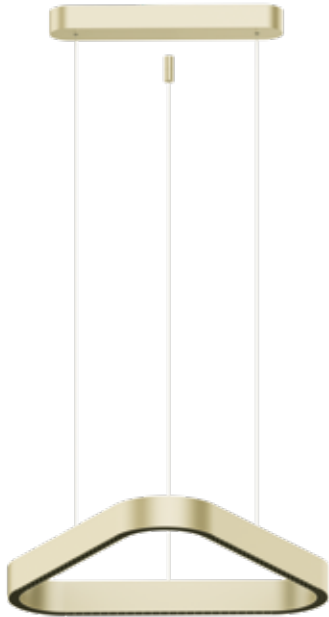

Aria

VK/04689/PE/D/CG/W/60