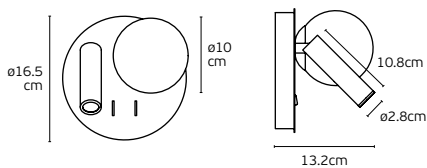

VK/03355/WA

Code
64174-046108
64174-047108

Model
VK/03355/WA/W
VK/03355/WA/B

○ White. G9. Max 8W (LED). 3000K. 200lm. 3W. CRI>80
● Black. G9. Max 8W (LED). 3000K. 200lm. 3W. CRI>80

Box
4pcs
4pcs

Details

Input voltage AC220-240V
Beam Angle 60°.
Dimmable Yes, 3-step dimmable
Type of Led COB

Lifetime 30.000hrs.
Working temperature -20°C → 40°C
Material Iron+aluminium+glass.
Guarantee 2 Years.