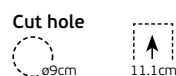

VK/04720, VK/04721

Code	Model	Box
64174-261721	VK/04720/W/W ○ Sand White. 3000K. 520lm. 12W. CRI>90	20pcs
64174-262721	VK/04720/W/C ○ Sand White. 4000K. 552lm. 12W. CRI>90	20pcs
64174-263721	VK/04720/B/W ● Sand Black. 3000K. 520lm. 12W. CRI>90	20pcs
64174-264721	VK/04720/B/C ● Sand Black. 4000K. 552lm. 12W. CRI>90	20pcs
64174-265721	VK/04721/W/W ○ Sand White. 3000K. 666lm. 18W. CRI>90	20pcs
64174-266721	VK/04721/W/C ○ Sand White. 4000K. 761lm. 18W. CRI>90	20pcs
64174-267721	VK/04721/B/W ● Sand Black. 3000K. 666lm. 18W. CRI>90	20pcs
64174-268721	VK/04721/B/C ● Sand Black. 4000K. 761lm. 18W. CRI>90	20pcs

Details

Voltage VK/04720:
AC200-240V. DC25-40V
300mA.
VK/04721:
AC200-240V. DC25-40V
450mA.

Type of chip **Bridgelux**.
Beam angle 30°x50°.
Working temperature < 45°C.
Lifetime 50.000hrs.
Dimmable **NO**
Material Aluminium.

3 years guarantee

IP20.