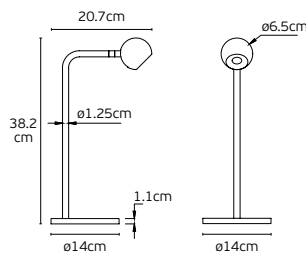

VK/04732/TL

Code
75169-001727
75169-002727

Model
VK/04732/TL/B/W
VK/04732/TL/GD/W

● **Black.** 3000K. 5.6W. 468lm.
● **Gold.** 3000K. 5.6W. 468lm.

Box
6pcs
6pcs

Details

Material **Aluminum**
Voltage **AC220-240V**
Type of Led **Cree COB**
Driver **Waiberlon**
Beam angle **25°**

Location **Table**
Working temperature **-20°C → 50°C**
Lifetime **50.000hrs**, Clicks **40.000**
Dimmable **No**
CRI **>90**

3 years guarantee

IP20