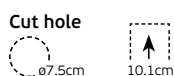

VK/04720, VK/04721

Code	Model	Box
64174-261721	VK/04720/W/W ○ Sand White. 3000K. 520lm. 12W. CRI>90	20pcs
64174-262721	VK/04720/W/C ○ Sand White. 4000K. 552lm. 12W. CRI>90	20pcs
64174-263721	VK/04720/B/W ● Sand Black. 3000K. 520lm. 12W. CRI>90	20pcs
64174-264721	VK/04720/B/C ● Sand Black. 4000K. 552lm. 12W. CRI>90	20pcs
64174-265721	VK/04721/W/W ○ Sand White. 3000K. 666lm. 18W. CRI>90	20pcs
64174-266721	VK/04721/W/C ○ Sand White. 4000K. 761lm. 18W. CRI>90	20pcs
64174-267721	VK/04721/B/W ● Sand Black. 3000K. 666lm. 18W. CRI>90	20pcs
64174-268721	VK/04721/B/C ● Sand Black. 4000K. 761lm. 18W. CRI>90	20pcs

Details

Voltage VK/04720:
AC200-240V. DC25-40V
300mA.
VK/04721:
AC200-240V. DC25-40V
450mA.

Type of chip **Bridgelux**.
Beam angle 30°x50°.
Working temperature < 45°C.
Lifetime 50.000hrs.
Dimmable **NO**
Material Aluminium.

3 years guarantee

IP20.