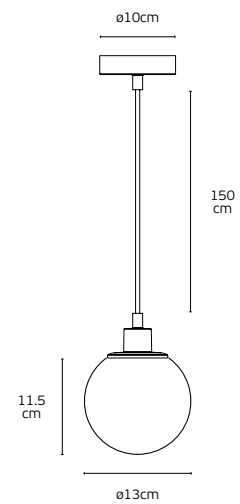

Pero

VK/03364/PE/BS

VK/03364/PE

Code
64174-007162

Model
VK/03364/PE/BS

● Matt Brass. G9. Max 8W (LED)

Box
1pc

Details

Material **Material Glass (lamp shade)**
+ Iron (base)
Lampholder **G9**
Max. Power LED lamp **8W**

Voltage **AC220-240V**
Location **Ceiling**
Working temperature **-25°C → 50°C**
CRI **>80**