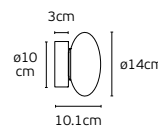

VK/04734/WA

Code
64171-293727
64171-294727

Model
VK/04734/WA/B/W
VK/04734/WA/W/W

● **Black.** 3000K. 5W. 323lm.
○ **White.** 3000K. 5W. 323lm.

Box
18pcs
18pcs

Details

Material **Aluminium + PC**
Voltage **AC220-240V**
Beam angle **120°**
Type of LED **Lumileds**
Driver **Eaglerise**

Location **Wall**
Working temperature **-20°C → 50°C**
Lifetime **50.000hrs**, Clicks **40.000**
Dimmable **No**
CRI **>80**

3 years guarantee

IP20