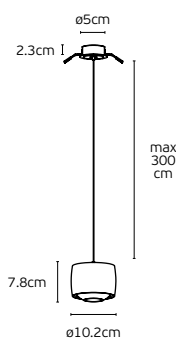

VK/04698/PE/D/BS/W

VK/04698/PE

Code
71164-120776
71164-122776
71164-124776
71164-126776

Model
VK/04698/PE/D/BS/W
VK/04698/PE/D/CG/W
VK/04698/PE/D/RGD/W
VK/04698/PE/D/B/W

● **Bronze.** 3000K. 10W. 989lm.
● **Champagne gold.** 3000K. 10W. 989lm.
● **Rose gold.** 3000K. 10W. 989lm.
● **Black.** 3000K. 10W. 989lm.

Box
1pc
1pc
1pc
1pc

Details

Material **Aluminum+PC**
Voltage **AC220-240V**
Beam angle **45°**
Type of Led **Brigelux COB**
Driver **KGP**
Location **Ceiling**

Working temperature **-20°C → 45°C**
Lifetime **50.000hrs**
Clicks **20.000**
Dimmable **Yes, triac dimmable**
CRI **>90**
Guarantee **2 Years**

IP20