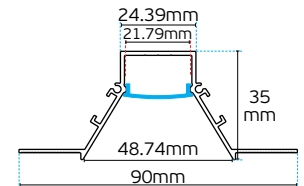

Details

Charged per meter. Available 2m. Material Aluminium with cover & end cups.