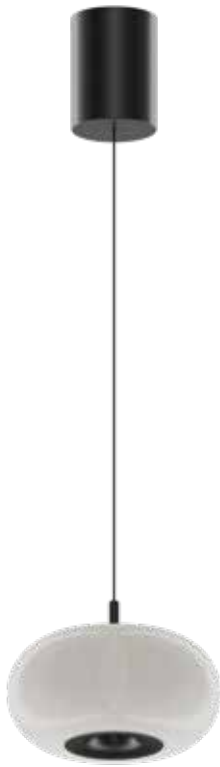

Arbor

VK/04699/PE

Code
71164-128776
71164-129776

Model
VK/04699/PE/D/B/W
VK/04699/PE/D/CG/W

○ ● White/Black. 3000K. 12W. 1307lm.
○ ● White/Champagne Gold. 3000K. 12W. 1307lm.

Box
1pc
1pc

Details

Material **Glass+Aluminum**
Voltage **AC220-240V**
Beam angle **36°**
Type of Led **Brigelux+Sanan**
Driver **KGP**
Location **Ceiling**

Working temperature **-20°C → 45°C**
Lifetime **50.000hrs**
Clicks **20.000**
Dimmable **Yes, triac dimmable**
CRI **>90**
Guarantee **2 Years**

IP20