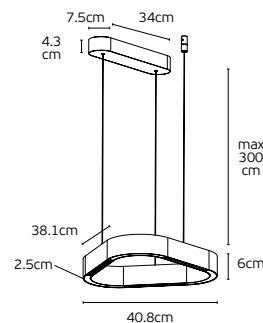

VK/04689/PE/.../40

Code	Model
71164-104776	VK/04689/PE/D/CG/W/40
71164-105776	VK/04689/PE/D/B/W/40

- Champagne Gold. 3000K. 40W. 3147lm.
- Black. 3000K. 40W. 3147lm.

Box
1pc
1pc

Details

Material **Aluminum+silicone**
Voltage **AC220-240V**
Beam angle **Up80° Down45°**
Type of Led **Brigelux SMD**
Driver **Anway**
Location **Ceiling**

Working temperature **-20°C → 45°C**
Lifetime **50.000hrs**
Clicks **20.000**
Dimmable **Yes, Triac Dimmable**
CRI **>90**
Guarantee **2 Years**