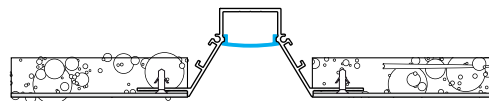

Details

Charged per meter. Available 2m. Material Aluminium with cover & end cups.