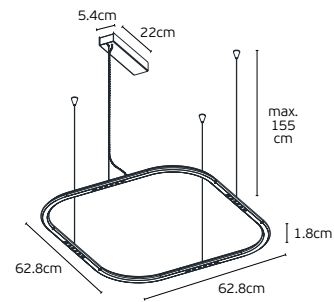

VK/04715/PE/.../63

Code	Model		Box
71164-242721	VK/04715/PE/D/GDB/W/63	●● Gold/Black. 3000K. 25W. 4x338lm.	1pc
71164-243721	VK/04715/PE/D/B/W/63	● Black. 3000K. 25W. 4x338lm.	1pc

Details

Material **Aluminium**
Voltage **AC200-240V**
Beam angle **36°**
Type of Led **Brigelux 3030**
Location **Ceiling**

Working temperature **< 45°C**
Lifetime **50.000hrs**
Dimmable **Yes, Triac Dimmable**
CRI **>90**

3 years guarantee

IP20