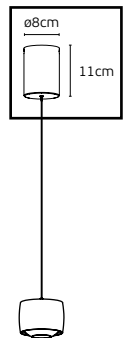

Accessories - Ceiling Canopy for LED Pendant Light

VK/04698/CAN

Code
71164-121776
71164-123776
71164-125776
71164-127776

Model
VK/04698/CAN/BS
VK/04698/CAN/CG
VK/04698/CAN/RGD
VK/04698/CAN/B

- Bronze.
- Champagne gold.
- Rose gold.
- Black.

Box
1pc
1pc
1pc
1pc