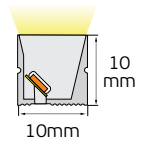

Cut every 35.7mm
RGB: Cut every 41.67mm