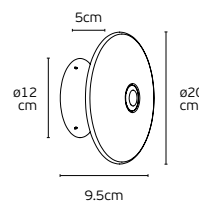

VK/04696/WA

Code	Model
75169-016776	VK/04696/WA/D/W/W
75169-017776	VK/04696/WA/D/GR/W
75169-018776	VK/04696/WA/D/OR/W

- White. 3000K. 8W. 778lm.
- Green. 3000K. 8W. 778lm.
- Orange. 3000K. 8W. 778lm.

Box
1pc
1pc
1pc

Details

Material **Glass+Aluminum**
Voltage **AC220-240V**
Type of Led **SANAN 2835**
Driver **KGP**
Location **Wall**
Working temperature **-20°C → 45°C**

Lifetime **50.000hrs**
Clicks **20.000**
Dimmable **Yes, triac dimmable**
CRI **>90**
Guarantee **2 Years**