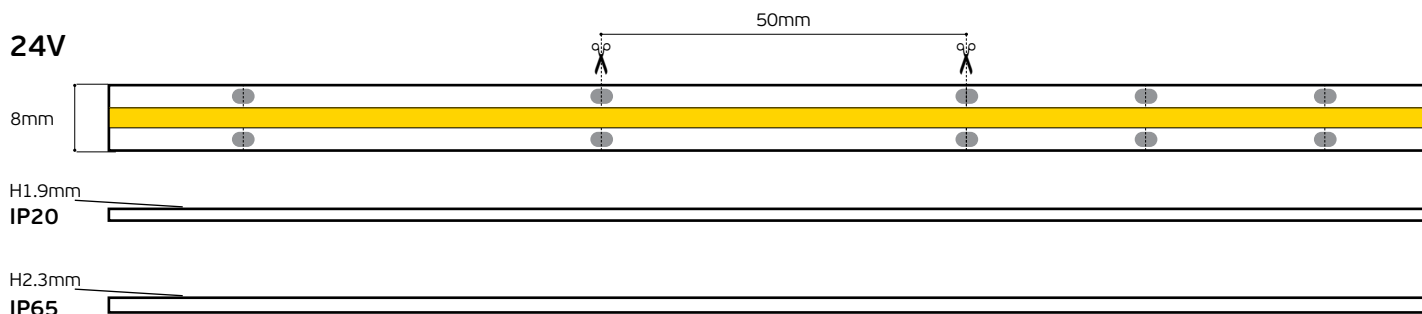

Details

Led type **COB 576**. Led qty **576pcs/m**. CRI>90. Tape on **back 3M**. Working temperature **-40°C → 80°C**. Storage temperature **-25°C → 60°C**. 2 years guarantee.

IP20/IP65.

5 years guarantee