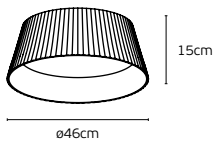

VK/04707/CE

Code
71164-001808
71164-002808

Model
VK/04707/CE/D/W/W
VK/04707/CE/D/B/W

○ White/wood grain. 3000K. 30W. 1860lm.
● Black/wood grain. 3000K. 30W. 1860lm.

Box
1pc
1pc

Details

Material **Metal + acrylic**
Voltage **AC220-240V**
Beam angle **120°**
Type of Led **SMD2835**
Driver **Eaglerise**
Location **Ceiling**

Working temperature **-20°C → 60°C**
Lifetime **50.000hrs**
Dimmable **Yes, triac dimmable**
CRI **>80**
Guarantee **2 Years**

IP20