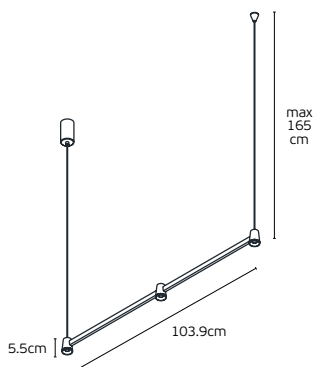

VK/02301/PE

Code
64174-271721
64174-272721

Model
VK/02301/PE/D/W-B/W
VK/02301/PE/D/GD-B/W

● Sand White/Black. 3000K. 3x5W. 3x394lm. 35°.
● Gold/Black. 3000K. 3x5W. 3x394lm. 35°.

Box
8pcs
8pcs

Details

Material **Aluminum**
Voltage **AC200-240V**
DC30-40V 300mA
Type of Led **Bridgelux**
Location **Ceiling**

Working temperature **< 45°C**
Lifetime **50.000hrs**
Dimmable **Yes, Triac Dimmable**
CRI**>90**

3 years guarantee

IP20