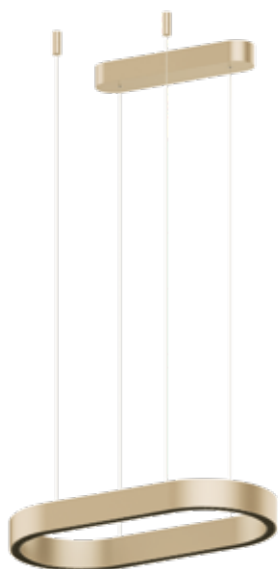

Aria

VK/04690/PE/D/CG/W/60