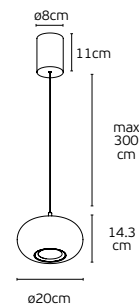

VK/04699/PE/D/CG/W

VK/04699/PE

Code
71164-128776
71164-129776

Model
VK/04699/PE/D/B/W
VK/04699/PE/D/CG/W

○ ● White/Black. 3000K. 12W. 1307lm.
○ ● White/Champagne Gold. 3000K. 12W. 1307lm.

Box
1pc
1pc

Details

Material **Glass+Aluminum**
Voltage **AC220-240V**
Beam angle **36°**
Type of Led **Brigelux+Sanan**
Driver **KGP**
Location **Ceiling**

Working temperature **-20°C → 45°C**
Lifetime **50.000hrs**
Clicks **20.000**
Dimmable **Yes, triac dimmable**
CRI **>90**
Guarantee **2 Years**

IP20