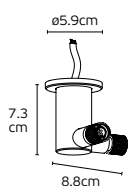

VK/04717

Code 71164-264721	Model VK/04717/CE/PSL/2 ● Satin Gold. Surface mounted power socket - type L	Box 30pcs

71164-265721	VK/04717/PE/PSL/2 ● Satin Gold. Ceiling mounted power socket - type L	30pcs

Details

One end has a male connector, the other end does not. Used for right-angled, enclosed designs.

Material **Aluminium**

71164-266721	VK/04717/CE/CONL/2 ● Satin Gold. Surface mounted Connector - type L	30pcs

Details

With male connectors on both ends, used for module-to-module L connection.

Material **Aluminium**