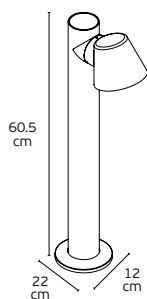

VK/02273/60

Code
75169-372695
75169-373695

Model
VK/02273/RB/W/60
VK/02273/AN/W/60

- Rust Brown. 3000K. 566lm. 12W. 87°. CRI>90.
- Anthracite. 3000K. 566lm. 12W. 87°. CRI>90.

Box
6pcs
6pcs

Details

Voltage 220-240V.
Type of Led PHILIPS.
Lifetime 50.000hrs.
Clicks 10.000

Dimmable No.
Working temperature -20°C→60°C.
Material Aluminum.
Location Outdoor Ground.

3 years guarantee

IP65