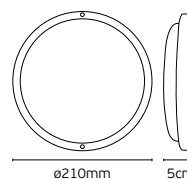

Working temperature -35°C → 35°C.  
Material Aluminum.  
Location Outdoor wall.  
Guarantee 2 years.

IP54

Path

Path

CCT

VK/02304/W/CCT

VK/02305/B/CCT

**VK/02304**