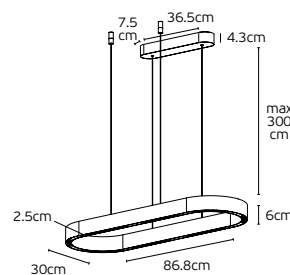

VK/04690/PE/.../90

Code	Model		Box
71164-110776	VK/04690/PE/D/CG/W/90	● Champagne Gold. 3000K. 80W. 6213lm.	1pc
71164-111776	VK/04690/PE/D/B/W/90	● Black. 3000K. 80W. 6213lm.	1pc

Details

Material **Aluminum+silicone**
Voltage **AC220-240V**
Beam angle **Up80° Down45°**
Type of Led **TOYONIA SMD**
Driver **Anway**
Location **Ceiling**

Working temperature **-20°C → 45°C**
Lifetime **50.000hrs**
Clicks **20.000**
Dimmable **Yes, Triac Dimmable**
CRI **>90**
Guarantee **2 Years**