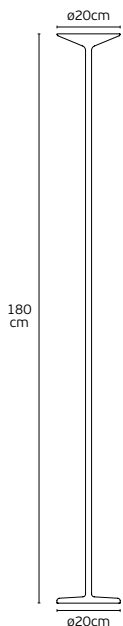

VK/04685/B/W/180