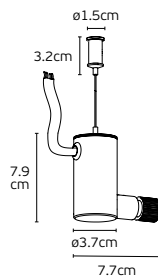

VK/04717

Code 71164-258721	Model VK/04717/CE/PS/1 ● Satin Gold. Surface mounted power socket	Box 30pcs

71164-259721	VK/04717/PE/PS/1 ● Satin Gold. Ceiling mounted power socket	30pcs

Details

With male connector For use in open designs	Power supply function Material Aluminium

71164-260721	VK/04717/CE/CON/1 ● Satin Gold. Surface mounted plug	30pcs

Details

Without male connector. For use in open design (tail section).	Material Aluminium