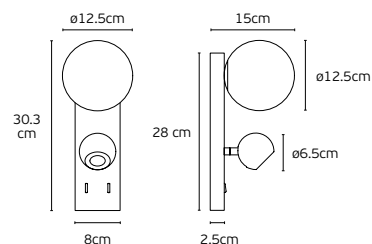

VK/04576/WA

Code
64171-284727
64171-285727
64171-287727

Model
VK/04576/WA/W/W
VK/04576/WA/B/W
VK/04576/WA/GD/W

○ White. G9 Max 8W (LED) + 6W LED. 3000K. 460lm. CRI>90
● Black. G9 Max 8W (LED) + 6W LED. 3000K. 460lm. CRI>90
● Gold. G9 Max 8W (LED) + 6W LED. 3000K. 460lm. CRI>90

Box
8pcs
8pcs
8pcs

Details

Material **Aluminium, iron & glass**
Lighting source **Cree COB + G9**
Led driver **Eaglerise 6W 500mA**
Driver output **5-18V**
Voltage **AC220-240V**

Location **Wall**
Beam angle **25°**
Working temperature **-20°C - 50°C**
Lifetime **50.000hrs, Clicks 40.000**
Dimmable **No**

3 years guarantee

IP20