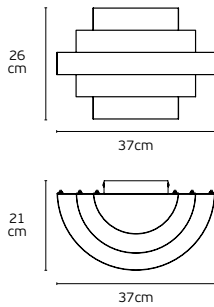

Dimmable

VK/04688/WA

Code
75169-301108
75169-302108

Model
VK/04688/WA/D/BG/W
VK/04688/WA/D/B/W

● Beige. 3000K. 1.200lm. 11W. CRI>80
● Black. 3000K. 1.200lm. 11W. CRI>80

Box
1pc
1pc

Details

Input voltage AC220-240V
Beam Angle 180°.
Dimmable Yes, 3-step dimmable
Type of Led SMD

Lifetime 30.000hrs.
Working temperature -20°C → 40°C
Material Iron.
Guarantee 2 Years.