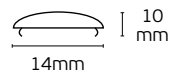

Details

Suitable for: VK/01/AL, VK/D1/AL, VK/03/SLIM/AL, VK/D2/AL, VK/02/AL.
Material Polycarbonate. Charged per meter. Available 2m.