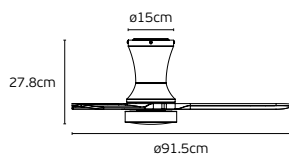

VK/04667/AIR/BW/ABS

VK/04667/AIR

Code
77161-483777

Model
VK/04667/AIR/BW/ABS

● Black+Wooden grain. 3000K-6000K. 22W. 1980lm. DC25W (moter). RPM 180-280.

Box
1pc

Details

Voltage **AC100-240V, DC35W.**
Material **Iron & ABS (3pcs blades).**
Location **Ceiling.**
Power of moter **DC25W.**
RPM **180-280.**

Power of Light **22W.**
Kelvin **3000K-6000K.**
Lumen **1980lm.**
Included **Remote control & wall control.**
IP Rating **IP20.**

Remote control &
Wall control Included

3 years guarantee

IP20