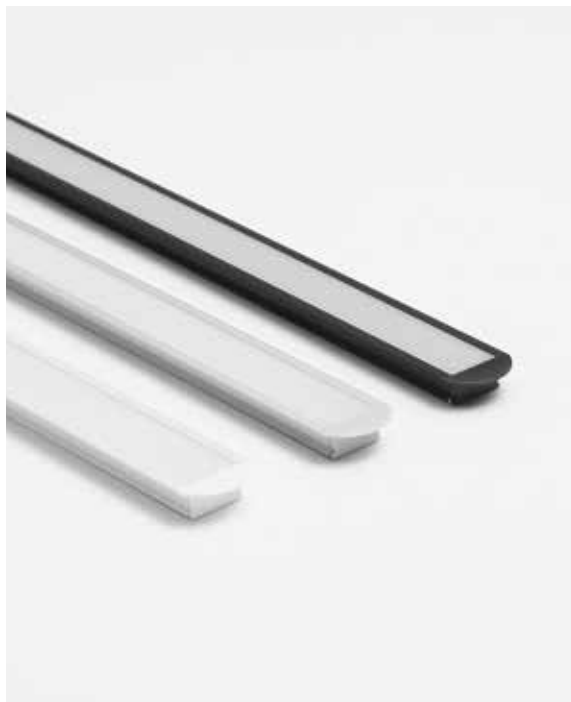

VK/30 Aluminium Profile T

Code	Model	Box
75165-322806	VK/30/AL/W/2 ● Anodized Silver. Aluminium profile 2m with 2m white opal pc cover & 2 end cups.	100pcs
75165-324806	VK/30/W/W/2 ○ Anodized White. Aluminium profile 2m with 2m white opal pc cover & 2 end cups.	100pcs
75165-323806	VK/30/B/W/2 ● Anodized Black. Aluminium profile 2m with 2m white opal pc cover & 2 end cups.	100pcs

Details
Charged per meter. Available 2m. Material Aluminium with pc cover, & ABS end caps.