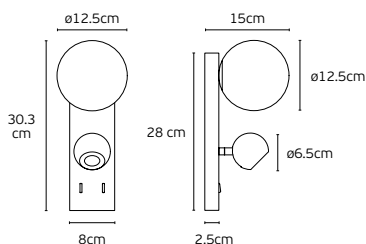

VK/04576/WA

Code
64171-284727
64171-285727
64171-287727

Model
VK/04576/WA/W/W
VK/04576/WA/B/W
VK/04576/WA/GD/W

○ White. G9 Max 8W (LED) + 6W LED. 3000K. 460lm. CRI>90
● Black. G9 Max 8W (LED) + 6W LED. 3000K. 460lm. CRI>90
● Gold. G9 Max 8W (LED) + 6W LED. 3000K. 460lm. CRI>90

Box
8pcs
8pcs
8pcs

Details

Material **Aluminium, iron & glass**
Lighting source **Cree COB + G9**
Led driver **Eaglerise 6W 500mA**
Driver output **5-18V**
Voltage **AC220-240V**

Location **Wall**
Beam angle **25°**
Working temperature **-20°C - 50°C**
Lifetime **50.000hrs, Clicks 40.000**
Dimmable **No**

3 years guarantee

IP20