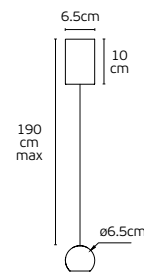

VK/04732/PE

Code
71164-001727
71164-002727

Model
VK/04732/PE/B/W
VK/04732/PE/GD/W

● **Black.** 3000K. 5.6W. 468lm.
● **Gold.** 3000K. 5.6W. 468lm.

Box
20pcs
20pcs

Details

Material **Aluminum**
Voltage **AC220-240V**
Beam angle **25°**
Type of Led **Cree COB**
Driver **Eaglerise**

Location **Ceiling**
Working temperature **-20°C → 50°C**
Lifetime **50.000hrs**, Clicks **40.000**
Dimmable **No**
CRI **>90**

3 years guarantee

IP20