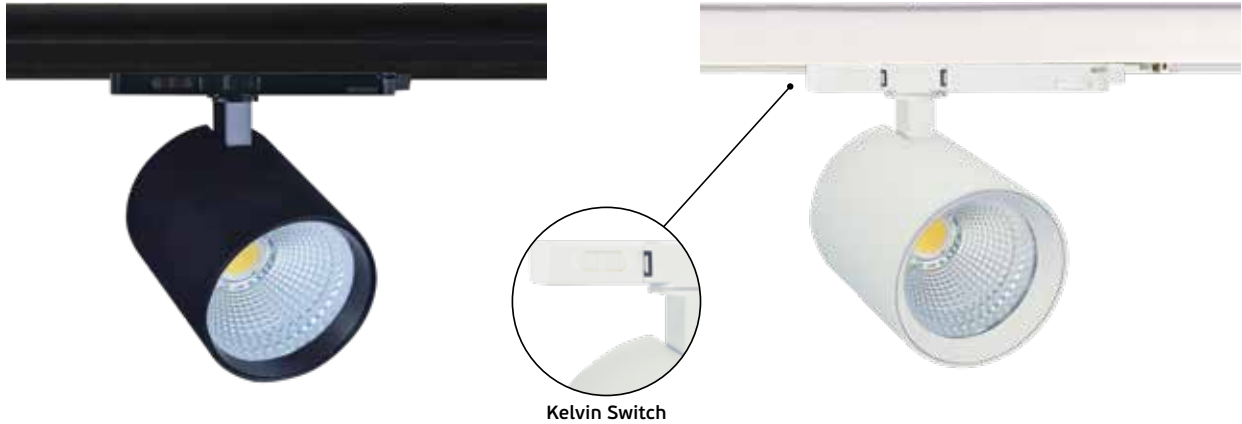

Led Track Light CCT+Multi watt (30-36 watt)

Mob

VK/04683/TR/B/36/CCT

VK/04683/TR/W/36/CCT

VK/04683/TR/.../36/CCT

Code	Model	Box
64174-301128	VK/04683/TR/W/36/CCT ○ White. 3000K+4000K+5000K. 3.556lm & 3.951lm & 3.882lm. (light source 5.040lm & 5.760lm & 5.580lm) 30W & 32W & 34W & 36W.	15pcs
64174-302128	VK/04683/TR/B/36/CCT ● Black. 3000K+4000K+5000K. 3.556lm & 3.951lm & 3.882lm. (light source 5.040lm & 5.760lm & 5.580lm) 30W & 32W & 34W & 36W.	15pcs

Details

Voltage **220-240V**.
Output voltage **DC24-42V**.
Type of chip **Bridgelux**.
Beam angle **36°**.
Clicks **25.000**.
Working temperature **-20°C → 45°C**.

Lifetime **50.000hrs**.
Dimmable **NO**.
CRI **CRI>90**.
Material **Die-casting aluminium**.
Adapter **KGP 4-wires**.

5 years guarantee

IP20