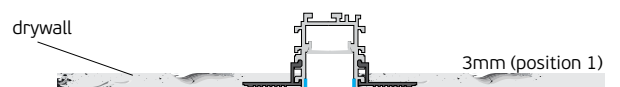

Ledstrips Profiles Trimless IP20

Ledstrips accessories

Profile

VK/25 T-shaped aluminum profile, 3 positions, recessed Trimless

Code
75165-043724

Model
VK/25/B/W/2
● Black. Aluminium profile 2m
with 2m white cover & end cups.

Box
20pcs

Details

Charged per meter. Available 2m. Material Aluminium with cover & end cups.

Note: This T-shaped aluminum profile, recessed in 3 positions, is flexible for plasterboard thicknesses of 0.3cm, 0.8cm and 1.5cm