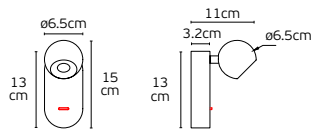

VK/04732/WA

Code	Model
64171-289727	VK/04732/WA/W/W
64171-288727	VK/04732/WA/B/W
64171-290727	VK/04732/WA/GD/W

- **White.** 3000K. 468lm. 5.6W. CRI>90
- **Black.** 3000K. 468lm. 5.6W. CRI>90
- **Gold.** 3000K. 468lm. 5.6W. CRI>90

Box
20pcs
20pcs
20pcs

Details

Material **Aluminium**
Lighting source **Cree COB**
Driver **Eaglerise**
Voltage **AC220-240V**
Location **Wall**

Beam angle **25°**
Working temperature **-20°C - 50°C**
Lifetime **50.000hrs**
Clicks **40.000**
Dimmable **No**

3 years guarantee

IP20