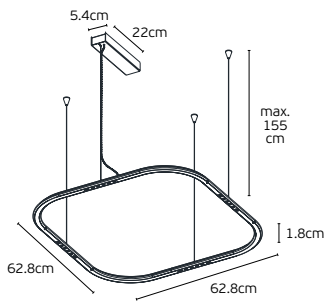

VK/04715/PE/.../63

Code	Model		Box
71164-242721	VK/04715/PE/D/GDB/W/63	●● Gold/Black. 3000K. 25W. 4x338lm.	1pc
71164-243721	VK/04715/PE/D/B/W/63	● Black. 3000K. 25W. 4x338lm.	1pc

Details

Material **Aluminium**
Voltage **AC200-240V**
Beam angle **36°**
Type of Led **Brigelux 3030**
Location **Ceiling**

Working temperature **< 45°C**
Lifetime **50.000hrs**
Dimmable **Yes, Triac Dimmable**
CRI **>90**

3 years guarantee

IP20