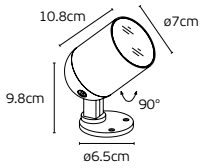

Sui

VK/02297/GR

VK/02297/RB

VK/02297, VK/02297/SPK

Code
75169-187721
75169-188721

Model
VK/02297/GR/WW
VK/02297/RB/WW

● Sand Green. 2700K. 857lm. 12W. CRI>90.
● Rust Brown. 2700K. 857lm. 12W. CRI>90.

Box
30pcs
30pcs

75169-189721
75169-190721

VK/02297/GR/WW/SPK
VK/02297/RB/WW/SPK

● Sand Green. 2700K. 857lm. 12W. CRI>90. **With spike.**
● Rust Brown. 2700K. 857lm. 12W. CRI>90. **With spike**

12pcs
12pcs

Details

Voltage **AC85-265V**
DC25-40V 300mA.
Type of Led **Bridgelux.**
Lifetime **50.000hrs.**
Beam angle **30°**

Dimmable No.
Working temperature **-20°C→45°C.**
Material **Aluminum.**
Location **Outdoor ground.**

3 years guarantee