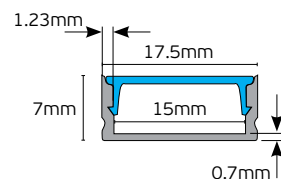

Accessories included

End cups, buckles & pc cover