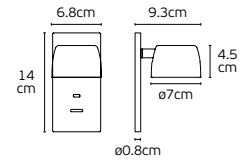

VK/04735/WA/USB

Code
64171-299727
64171-298727
64171-300727

Model
VK/04735/WA/W/W/USB
VK/04735/WA/B/W/USB
VK/04735/WA/GD/W/USB

○ **White**. 3000K. 443lm. 5.8W. CRI>90. USB
● **Black**. 3000K. 443lm. 5.8W. CRI>90. USB
● **Gold**. 3000K. 443lm. 5.8W. CRI>90. USB

Box
20pcs
20pcs
20pcs

Details

Material **Aluminium**
Lighting source **Cree COB**
Driver **Eaglerise**
Voltage **AC220-240V**
Location **Wall**

Beam angle **25°**
Working temperature **-20°C - 50°C**
Lifetime **50.000hrs**, Clicks **40.000**
Dimmable **No**
Contains a **USB port**

3 years guarantee

IP20