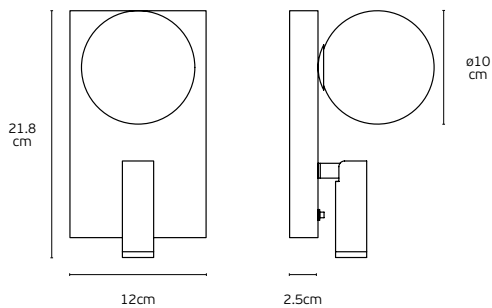

VK/03360

Code
77161-319144

Model
VK/03360/B

● Black. G9. Max 8W (LED). 3000K. 190lm. 3W. CRI>80

Box
1pc

Details

Input voltage AC220-240V
Beam Angle 350°.
Dimmable No
Type of Led COB

Lifetime 30.000hrs.
Working temperature -65°C → 80°C
Material Metal+Glass.
Guarantee 2 Years.