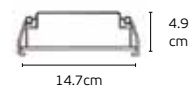

Details

Voltage 220-240V.
Material Aluminium,
PMMA lens.
Beam Angle 15°, 30°.

Type of Led Bridgelux SMD 3535.
Lifetime 50.000 hrs.
Working temperature < 45°C.
Dimmable No. Flicker free.

5 years guarantee

IP20.