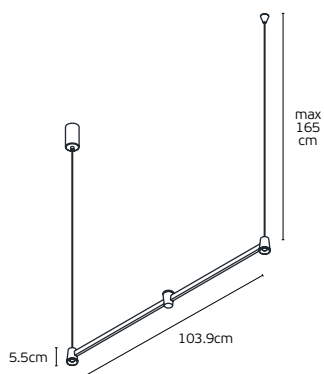

Up/down

VK/02300/PE

Code
64174-269721
64174-270721

Model
VK/02300/PE/D/W-B/W
VK/02300/PE/D/GD-B/W

○ ● Sand White/Black. 3000K. 3x5W. 3x394lm. 20° + 35° + 20°.
● ● Gold/Black. 3000K. 3x5W. 3x394lm. 20° + 35° + 20°.

Box
8pcs
8pcs

Details

Material **Aluminum**
Voltage **AC200-240V**
DC30-40V 300mA
Type of Led **Bridgelux**
Location **Ceiling**

Working temperature **< 45°C**
Lifetime **50.000hrs**
Dimmable **Yes, Triac Dimmable**
CRI**>90**

3 years guarantee

IP20