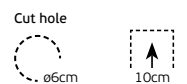

### Details

Included lampholder GU10.  
Match also with: lamps GU10/50,

Par16 (max 12W LED). Modules 50.  
Material Aluminium.