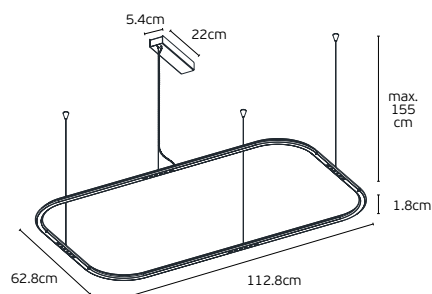

VK/04715/PE/.../113

Code	Model		Box
71164-244721	VK/04715/PE/D/GDB/W/113	●● Gold/Black. 3000K. 25W. 4x338lm.	1pc
71164-245721	VK/04715/PE/D/B/W/113	● Black. 3000K. 25W. 4x338lm.	1pc

Details

Material **Aluminium**
Voltage **AC200-240V**
Beam angle **36°**
Type of Led **Brigelux 3030**
Location **Ceiling**

Working temperature **< 45°C**
Lifetime **50.000hrs**
Dimmable **Yes, Triac Dimmable**
CRI **>90**

3 years guarantee

IP20