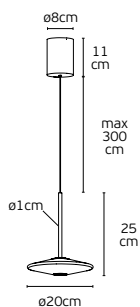

VK/04696/PE/D/W/W

VK/04696/PE

Code	Model
71164-117776	VK/04696/PE/D/W/W
71164-118776	VK/04696/PE/D/GR/W
71164-119776	VK/04696/PE/D/OR/W

- White. 3000K. 10W. 823lm.
- Green. 3000K. 10W. 823lm.
- Orange. 3000K. 10W. 823lm.

Box
1pc
1pc
1pc

Details

Material **Glass+Aluminum**
Voltage **AC220-240V**
Beam angle **36°**
Type of Led **Brigelux COB**
Driver **KGP**
Location **Ceiling**

Working temperature **-20°C → 45°C**
Lifetime **50.000hrs**
Clicks **20.000**
Dimmable **Yes, triac dimmable**
CRI **>90**
Guarantee **2 Years**

IP20