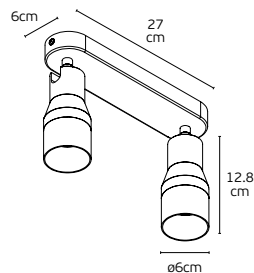

VK/03354/CE
VK/03354/CE/2

Code
64174-040108
64174-041108

Model
VK/03354/CE/BG
VK/03354/CE/B

● Beige. GU10. Max. 12W. (LED).
● Black. GU10. Max. 12W. (LED).

Box
32pcs
32pcs

64174-042108
64174-043108

VK/03354/CE/2/BG
VK/03354/CE/2/B

● Beige. GU10x2. Max. 2x12W. (LED).
● Black. GU10x2. Max. 2x12W. (LED).

20pcs
20pcs

Details

Material **Iron+aluminium**
Location **Ceiling/Wall**
Input voltage **AC220-240V**

Lampholder **GU10**
Working temperature **-20°C - 40°C**