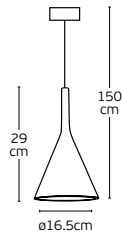

Remy

VK/09066

VK/09066/TC

VK/09066

Code
64174-295131
64174-356131 new

Model
VK/09066
VK/09066/TC

○ White. E27. Max 20W (LED).
● Terracotta. E27. Max 20W (LED).

Box
4pcs
4pcs

Details

Input voltage AC220-240V
Lampholder E27
Working temperature -20°C ~ 40°C.

Cable 1.20 m + ceiling plate.
Material Gypsum.
Possibility to paint.