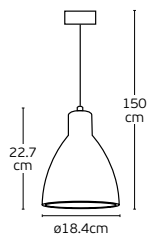

VK/09063

Code
64174-292131
64174-354131 new

Model
VK/09063
VK/09063/TC

● Grey. E27. Max 20W (LED).
● Terracotta. E27. Max 20W (LED).

Box
4pcs
4pcs

Details

Input voltage AC220-240V
Lampholder E27
Working temperature -20°C ~ 40°C.

Cable 1.20 m + ceiling plate.
Material Concrete.
Possibility to paint.

IP20