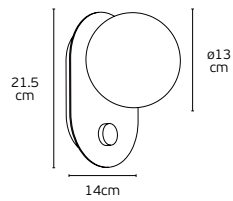

VK/03366/WA

Code
64174-004162

Model
VK/03366/WA/BS

● Matt Brass. G9. Max 8W (LED)

Box
1pc

Details

Material **Material Glass (lamp shade)**
+ Iron (base)
Lampholder **G9**
Max. Power LED lamp **8W**
Voltage **AC220-240V**

Location **Wall**
Working temperature **-25°C → 50°C**
CRI>80
With knob switch.