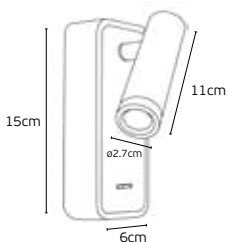

VK/04705

Code
64171-309115
64171-310115

Model
VK/04705/LW-W/W
VK/04705/DW-B/W

○ White+Wood. 3000K. 230lm. 3W. CRI>80
● Black+Wood. 3000K. 230lm. 3W. CRI>80

Box
50pcs
50pcs

Details

Material **Aluminum**
Type of Led **CREE**
Voltage **AC220-240V**
Location **Wall**
Color led **3000K**
Beam angle **30°**

Working temperature **≤35°C**
Working life **3 years**
On/off cycles **5000**
Dimmable **No**
Guarantee **2 Years**
With on/off switch.