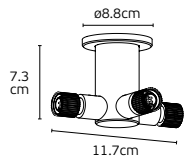

VK/04717

Code	Model	Box
71164-267721	VK/04717/CE/PST/3 ● Satin Gold. Surface mounted Connector - type T	30pcs

Details

Three-heads connector with male connector, Material **Aluminium**
used for module-to-module T connection

Code	Model	Box
71164-268721	VK/04717/CE/CONT/4 ● Satin Gold. Surface mounted Connector - type +	30pcs

Details

Four-heads connector with male connector, Material **Aluminium**
used for module to module + connection.