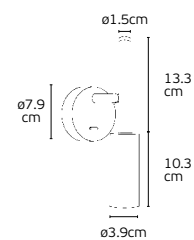

VK/04706

Code	Model
64171-311115	VK/04706/B/W
64171-312115	VK/04706/W/W
64171-313115	VK/04706/GD/W
64171-314115	VK/04706/BR/W

- **Black.** 3000K. 690lm. 6W. CRI>80
- **White.** 3000K. 690lm. 6W. CRI>80
- **Gold.** 3000K. 690lm. 6W. CRI>80
- **Brown.** 3000K. 690lm. 6W. CRI>80

Box
20pcs
20pcs
20pcs
20pcs

Details

Material **Aluminum+Iron**
Type of Led **Bridgelux**
Voltage **AC220-240V**
Location **Wall**
Color led **3000K**
Beam angle **28°**

Working temperature **≤35°C**
Working life **3 years**
On/off cycles **5000**
Dimmable **No**
Guarantee **2 Years**
With on/off switch.