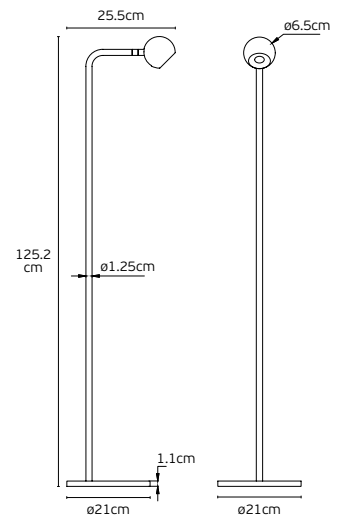

VK/04732/FL/GD/W

VK/04732/FL

Code
75169-003727
75169-004727

Model
VK/04732/FL/B/W
VK/04732/FL/GD/W

● **Black.** 3000K. 5.6W. 468lm.
● **Gold.** 3000K. 5.6W. 468lm.

Box
1pc
1pc

Details

Material **Aluminum**
Voltage **AC220-240V**
Type of Led **Cree COB**
Driver **Waiberlon**
Beam angle **25°**

Location **Floor**
Working temperature **-20°C → 50°C**
Lifetime **50.000hrs, Clicks 40.000**
Dimmable **No**
CRI **>90**

3 years guarantee

IP20