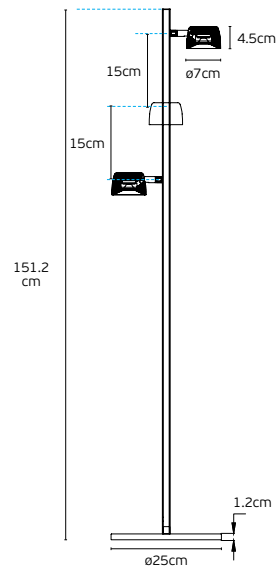

Pop

VK/04735/FL/B/W/3

VK/04735/FL/3

Code
75169-007727

Model
VK/04735/FL/B/W/3

● Black. 3000K. 17.8W. 1250lm.

Box
1pc

Details

Material **Aluminum**
Voltage **AC220-240V**
Type of Led **Cree COB**
Driver **Waiberlon**
Beam angle **25°**

Location **Floor**
Working temperature **-20°C → 50°C**
Lifetime **50.000hrs, Clicks 40.000**
Dimmable **No**
CRI **>90**

3 years guarantee

IP20