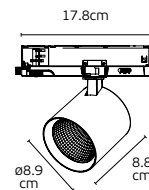

Details

Voltage **220-240V**.
Output voltage **DC24-42V**.
Type of chip **Bridgelux**.
Beam angle **36°**.
Clicks **25.000**.
Working temperature **-20°C → 45°C**.

Lifetime **50.000hrs**.
Dimmable **NO**.
CRI **CRI>90**.
Material **Die-casting aluminium**.
Adapter **KGP 4-wires**.

5 years guarantee

Adjustable

IP20