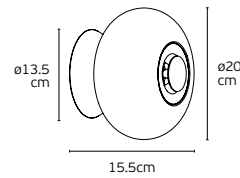

VK/04699/WA

Code
75169-020776
75169-021776

Model
VK/04699/WA/D/B/W
VK/04699/WA/D/CG/W

○● White/Black. 3000K. 9W. 932lm.
○● White/Champagne Gold. 3000K. 9W. 932lm.

Box
1pc
1pc

Details

Material **Glass+aluminum**
Voltage **AC220-240V**
Beam angle **120°**
Type of Led **SMD SANAN**
Driver **KGP**
Location **Wall**

Working temperature **-20°C → 45°C**
Lifetime **50.000hrs**
Clicks **20.000**
Dimmable **Yes, triac dimmable**
CRI **>90**
Guarantee **2 Years**