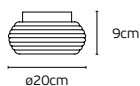

VK/04710/CE

Code	Model	Options	Box
71164-013808	VK/04710/CE/D/W/W/20	○ White/wood grain. 3000K. 12W. 840lm. ø20cm	1pc
71164-014808	VK/04710/CE/D/W/W/35	○ White/wood grain. 3000K. 30W. 2130lm. ø35cm	1pc
71164-015808	VK/04710/CE/D/W/W/50	○ White/wood grain. 3000K. 40W. 2880lm. ø50cm	1pc

Details

Material **Metal + PVC**
Voltage **AC220-240V**
Beam angle **120°**
Type of Led **SMD2835**
Driver **Eaglerise**
Location **Ceiling**

Working temperature **-20°C → 60°C**
Lifetime **50.000hrs**
Dimmable **Yes, triac dimmable**
CRI **>80**
Guarantee **2 Years**

IP20