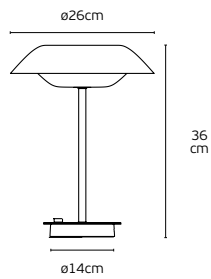

VK/04713/TL

Code
61171-001162

Model
VK/04713/TL/BS/WW

● Matt Brass. 2700K. 8W. 800lm.

Box
1pc

Details

Material **iron+glass**
Voltage **AC220-240V**
Type of Led **Cree COB**
Beam Angle **25°**
Location **Table**
Working temperature **-25°C → 40°C**

Lifetime **25.000hrs**
Dimmable **No**
CRI **>80**
Guarantee **2 Years**
With knob switch.

IP20