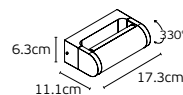

VK/02271

Code
75169-368695
75169-369695

Model
VK/02271/RB/W
VK/02271/AN/W

- **Rust Brown.** 3000K. 453lm. 12W. 180°. CRI>90.
- **Anthracite.** 3000K. 453lm. 12W. 180°. CRI>90.

Box
20pcs
20pcs

Details

Voltage 220-240V.
Type of Led **PHILIPS**.
Lifetime 50.000hrs.
Clicks 10.000

Dimmable No.
Working temperature -20°C→60°C.
Material **Aluminum**.
Location **Outdoor wall**.

3 years guarantee

IP65