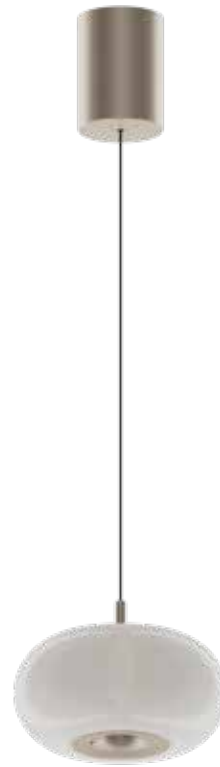

VK/04699/PE

Code
71164-128776
71164-129776

Model
VK/04699/PE/D/B/W
VK/04699/PE/D/CG/W

○ ● White/Black. 3000K. 12W. 1307lm.
○ ● White/Champagne Gold. 3000K. 12W. 1307lm.

Box
1pc
1pc

Details

Material **Glass+Aluminum**
Voltage **AC220-240V**
Beam angle **36°**
Type of Led **Brigelux+Sanan**
Driver **KGP**
Location **Ceiling**

Working temperature **-20°C → 45°C**
Lifetime **50.000hrs**
Clicks **20.000**
Dimmable **Yes, triac dimmable**
CRI **>90**
Guarantee **2 Years**

IP20