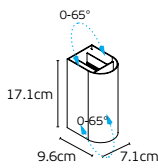

VK/02270

Code
75169-365695
75169-366695
75169-367695

Model
VK/02270/W/W
VK/02270/RB/W
VK/02270/AN/W

- Sand White. 3000K. 331lm. 2x6W. CRI>90.
- Rust Brown. 3000K. 331lm. 2x6W. CRI>90.
- Anthracite. 3000K. 331lm. 2x6W. CRI>90.

Box
20pcs
20pcs
20pcs

Details

Voltage 220-240V.
Type of Led Sanan.
Lifetime 50.000hrs.
Clicks 10.000

Dimmable No.
Working temperature -20°C→60°C.
Material Aluminum.
Location Outdoor wall.

3 years guarantee

IP65