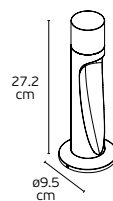

VK/02274/30

Code
75169-376695
75169-377695

Model
VK/02274/RB/W/30
VK/02274/AN/W/30

- Rust Brown. 3000K. 209lm. 6W. 120°. CRI>90.
- Anthracite. 3000K. 209lm. 6W. 120°. CRI>90.

Box
12pcs
12pcs

Details

Voltage 220-240V.
Type of Led CREE.
Lifetime 50.000hrs.
Clicks 10.000

Dimmable No.
Working temperature -20°C→60°C.
Material Aluminum.
Location Outdoor ground.

3 years guarantee

IP65