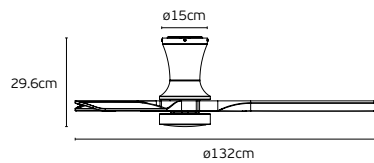

Air

VK/04666/AIR/BW/ABS

VK/04666/AIR

Code
77161-482777

Model
VK/04666/AIR/BW/ABS

● Black+Wooden grain. 3000K-6000K. 22W. 1980lm. DC35W (moter). RPM 90-170.

Box
1pc

Details

Voltage **AC100-240V, DC35W.**
Material **Iron & ABS (3pcs blades).**
Location **Ceiling.**
Power of moter **DC35W.**
RPM **90-170.**

Power of Light **22W.**
Kelvin **3000K-6000K.**
Lumen **1980lm.**
Included **Remote control & wall control.**
IP Rating **IP20.**

Remote control &
Wall control Included

3 years guarantee

IP20