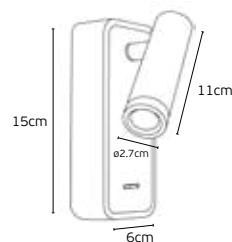

VK/04705

Code
64171-309115
64171-310115

Model
VK/04705/LW-W/W
VK/04705/DW-B/W

○ White+Wood. 3000K. 230lm. 3W. CRI>80
● Black+Wood. 3000K. 230lm. 3W. CRI>80

Box
50pcs
50pcs

Details

Material **Aluminum**
Type of Led **CREE**
Voltage **AC220-240V**
Location **Wall**
Color led **3000K**
Beam angle **30°**

Working temperature **≤35°C**
Working life **3 years**
On/off cycles **5000**
Dimmable **No**
Guarantee **2 Years**
With on/off switch.