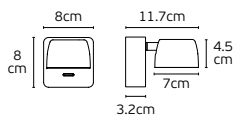

VK/04735/WA

Code
64171-296727
64171-295727
64171-297727

Model
VK/04735/WA/W/W
VK/04735/WA/B/W
VK/04735/WA/GD/W

○ **White.** 3000K. 443lm. 5.8W. CRI>90
● **Black.** 3000K. 443lm. 5.8W. CRI>90
● **Gold.** 3000K. 443lm. 5.8W. CRI>90

Box
20pcs
20pcs
20pcs

Details

Material **Aluminium**
Lighting source **Cree COB**
Driver **Eaglerise**
Voltage **AC220-240V**
Location **Wall**

Beam angle **25°**
Working temperature **-20°C - 50°C**
Lifetime **50.000hrs**
Dimmable **No**

3 years guarantee

IP20