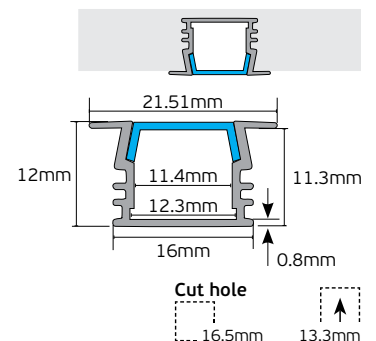

Details

Charged per meter. Available 2m. Material Aluminium with cover, end cups and buckles.