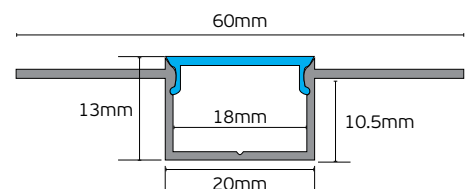

Details

Use **Recessed trimless**. Length 2m + 2 end cups. Working temperature -20°C → 40°C.
Material **Aluminium**.