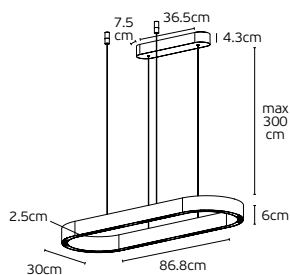

VK/04690/PE/.../90

Code	Model		Box
71164-110776	VK/04690/PE/D/CG/W/90	● Champagne Gold. 3000K. 80W. 6213lm.	1pc
71164-111776	VK/04690/PE/D/B/W/90	● Black. 3000K. 80W. 6213lm.	1pc

Details

Material **Aluminum+silicone**
Voltage **AC220-240V**
Beam angle **Up80° Down45°**
Type of Led **TOYONIA SMD**
Driver **Anway**
Location **Ceiling**

Working temperature **-20°C → 45°C**
Lifetime **50.000hrs**
Clicks **20.000**
Dimmable **Yes, Triac Dimmable**
CRI **>90**
Guarantee **2 Years**