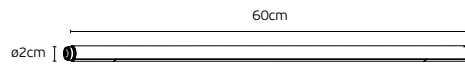

VK/04717/LIN/DA/GDB/W/60