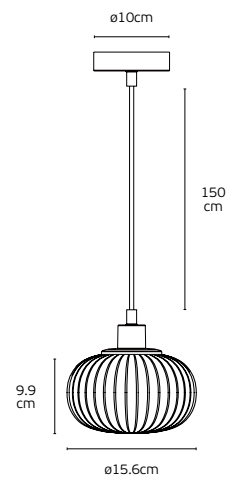

Pero

VK/03363/PE/BS

VK/03363/PE

Code
64174-006162

Model
VK/03363/PE/BS

● Matt Brass. G9. Max 8W (LED)

Box
1pc

Details

Material **Material Glass (lamp shade)**
+ Iron (base)
Lampholder **G9**
Max. Power LED lamp **8W**

Voltage **AC220-240V**
Location **Ceiling**
Working temperature **-25°C → 50°C**
CRI **>80**