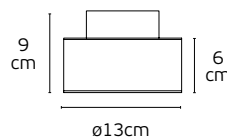

VK/03352/CE VK/03353/CE

Code	Model		Box
75169-297108	VK/03352/CE/W	○ White. E27. Max. 20W. (LED). ø13x15cm	4pcs
75169-298108	VK/03352/CE/B	● Black. E27. Max. 20W. (LED). ø13x15cm	4pcs
75169-299108	VK/03353/CE/W	○ White. 3xG9. Max. 3x8W. (LED). ø13x9cm	4pcs
75169-300108	VK/03353/CE/B	● Black. 3xG9. Max. 3x8W. (LED). ø13x9cm	4pcs

Details

Material **Iron+aluminium+acrylic**
Location **Ceiling**
Input voltage **AC220-240V**
Lampholder **E27 (VK/03352/CE), 3xG9 (VK/03353/CE)**

Working temperature **-20°C - 40°C**
Grounding **Class II (VK/03352)**
Class I (VK/03353)