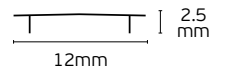

### VK/K01/SLIM

Code  
75165-167264

Model  
VK/K01/SLIM/CL  
○ Clear. 2.000x12x2.5mm

Box  
100pcs

75165-168264

VK/K01/SLIM/W  
○ Frost. 2.000x12x2.5mm

100pcs

Details  
Suitable for: VK/01/SLIM/AL, VK/01/DEEP/SLIM/AL.  
Material Polycarbonate. Charged per meter. Available 2m.