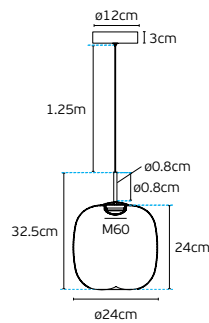

VK/04687/PE/B-SG/W/24

VK/04687/PE

Code	Model	Color	Box
71164-017807	VK/04687/PE/B-SG/W/20	● Black+smoky grey. 3000K. 8W. 911lm. ø20cm	50pcs
71164-016807	VK/04687/PE/B-SG/W/24	● Black+smoky grey. 3000K. 8W. 911lm. ø24cm	50pcs
71164-015807	VK/04687/PE/B-SG/W/28	● Black+smoky grey. 3000K. 8W. 911lm. ø28cm	50pcs

Details

Material **Metal canopy + glass**
Voltage **AC220-240V**
Beam angle **120°**
Driver **Eaglerise**
Location **Ceiling**

Working temperature **-45°C → 70°C**
Lifetime **25.000hrs**
Dimmable **No**
CRI **>80**

3 years guarantee

IP20