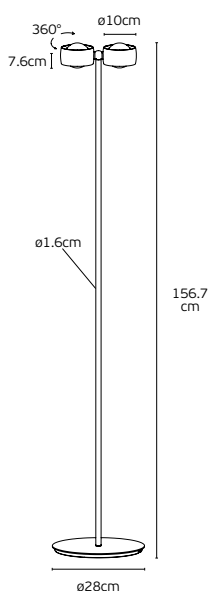

VK/04692/RGD/W