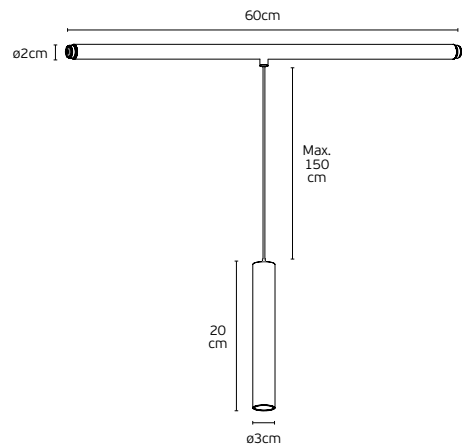

Led Track Lights **CRI>90**. DALI.

Loop

VK/04717/PE/DA/GDB/W/60

VK/04717/PE

Code
71164-254721

Model
VK/04717/PE/DA/GDB/W/60
● Satin Gold+black. 3000K. 351lm. 7W. CRI>90

Box
20pcs

Details

Led track light
Input voltage **DC48V**
Dimmable **Dali**
Beam Angle **24°**

Type of Led **Bridgelux E6 CA-A**
Lifetime **50.000 hrs**
Working temperature **-20°C → 45°C**
Material **Aluminium**

3 years guarantee

IP20