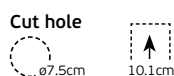

VK/04720, VK/04721

Code	Model	Box
64174-261721	VK/04720/W/W ○ Sand White. 3000K. 520lm. 12W. CRI>90	20pcs
64174-262721	VK/04720/W/C ○ Sand White. 4000K. 552lm. 12W. CRI>90	20pcs
64174-263721	VK/04720/B/W ● Sand Black. 3000K. 520lm. 12W. CRI>90	20pcs
64174-264721	VK/04720/B/C ● Sand Black. 4000K. 552lm. 12W. CRI>90	20pcs
64174-265721	VK/04721/W/W ○ Sand White. 3000K. 666lm. 18W. CRI>90	20pcs
64174-266721	VK/04721/W/C ○ Sand White. 4000K. 761lm. 18W. CRI>90	20pcs
64174-267721	VK/04721/B/W ● Sand Black. 3000K. 666lm. 18W. CRI>90	20pcs
64174-268721	VK/04721/B/C ● Sand Black. 4000K. 761lm. 18W. CRI>90	20pcs

Details

Voltage VK/04720:
AC200-240V. DC25-40V
300mA.
VK/04721:
AC200-240V. DC25-40V
450mA.

Type of chip **Bridgelux**.
Beam angle 30°x50°.
Working temperature < 45°C.
Lifetime 50.000hrs.
Dimmable **NO**
Material Aluminium.

3 years guarantee

IP20.