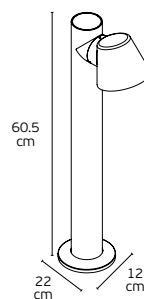

VK/02273/60

Code
75169-372695
75169-373695

Model
VK/02273/RB/W/60
VK/02273/AN/W/60

- Rust Brown. 3000K. 566lm. 12W. 87°. CRI>90.
- Anthracite. 3000K. 566lm. 12W. 87°. CRI>90.

Box
6pcs
6pcs

Details

Voltage 220-240V.
Type of Led PHILIPS.
Lifetime 50.000hrs.
Clicks 10.000

Dimmable No.
Working temperature -20°C→60°C.
Material Aluminum.
Location Outdoor Ground.

3 years guarantee

IP65