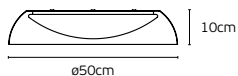

VK/04709/CE

Code
71164-009808
71164-010808

Model
VK/04709/CE/D/RB/W
VK/04709/CE/D/GD/W

● **Brown.** 3000K. 40W. 2720lm.
● **Gold.** 3000K. 40W. 2720lm.

Box
1pc
1pc

Details

Material **Aluminium + acrylic**
Voltage **AC220-240V**
Beam angle **120°**
Type of Led **SMD2835**
Driver **Eaglerise**
Location **Ceiling**

Working temperature **-20°C → 60°C**
Lifetime **50.000hrs**
Dimmable **Yes, triac dimmable**
CRI **>80**
Guarantee **2 Years**

IP20