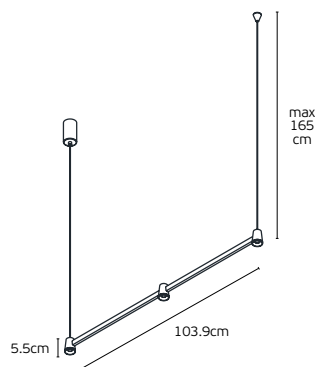

VK/02301/PE

Code
64174-271721
64174-272721

Model
VK/02301/PE/D/W-B/W
VK/02301/PE/D/GD-B/W

● Sand White/Black. 3000K. 3x5W. 3x394lm. 35°.
● Gold/Black. 3000K. 3x5W. 3x394lm. 35°.

Box
8pcs
8pcs

Details

Material **Aluminum**
Voltage **AC200-240V**
DC30-40V 300mA
Type of Led **Bridgelux**
Location **Ceiling**

Working temperature **< 45°C**
Lifetime **50.000hrs**
Dimmable **Yes, Triac Dimmable**
CRI**>90**

3 years guarantee

IP20