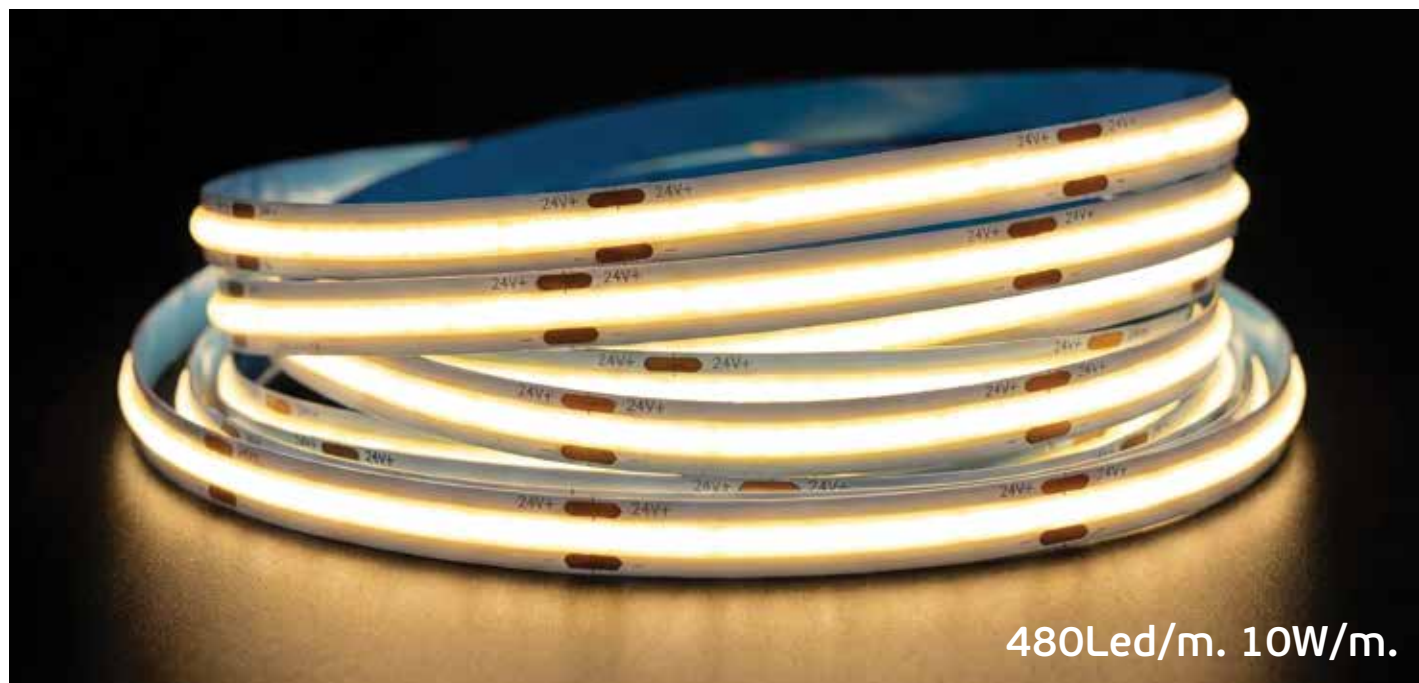

Ledstrips COB CRI>90. IP20/IP65.

Ledstrips CRI>90 Collection

480Led/m. 10W/m.

VK/24/COB/480, VK/24/COBW/480 24V

Code	Model	Voltage	IP	Kelvin	Lumen/m	CRI	Watt/m	Box
78001-696126	VK/24/COB/927/480	24V	IP20	2700K	1000lm/m	CRI>90	10W/m	5m/roll
78001-697126	VK/24/COB/930/480	24V	IP20	3000K	1050lm/m	CRI>90	10W/m	5m/roll
78001-698126	VK/24/COB/940/480	24V	IP20	4000K	1100lm/m	CRI>90	10W/m	5m/roll
78001-699126	VK/24/COB/965/480	24V	IP20	6500K	1150lm/m	CRI>90	10W/m	5m/roll
78001-700126	VK/24/COBW/927/480	24V	IP65	2700K	1000lm/m	CRI>90	10W/m	5m/roll
78001-701126	VK/24/COBW/930/480	24V	IP65	3000K	1050lm/m	CRI>90	10W/m	5m/roll
78001-702126	VK/24/COBW/940/480	24V	IP65	4000K	1100lm/m	CRI>90	10W/m	5m/roll
78001-703126	VK/24/COBW/965/480	24V	IP65	6500K	1150lm/m	CRI>90	10W/m	5m/roll

Details

Led type COB 480. Led qty 480pcs/m. CRI>90. Tape on back 3M. Working temperature -40°C → 80°C. Storage temperature -25°C → 60°C.

IP20/IP65. 5 years guarantee