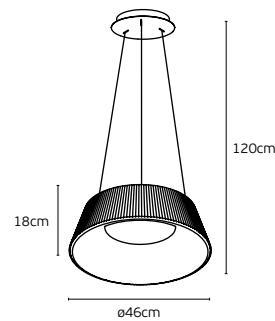

VK/04708/PE

Code
71164-007808
71164-008808

Model
VK/04708/PE/D/W/W
VK/04708/PE/D/B/W

○ White. 3000K. 30W. 1650lm.
● Black. 3000K. 30W. 1650lm.

Box
1pc
1pc

Details

Material **Metal + acrylic**
Voltage **AC220-240V**
Beam angle **120°**
Type of Led **SMD2835**
Driver **Eaglerise**
Location **Ceiling**

Working temperature **-20°C → 60°C**
Lifetime **50.000hrs**
Dimmable **Yes, Triac Dimmable**
CRI **>80**
Guarantee **2 Years**

IP20