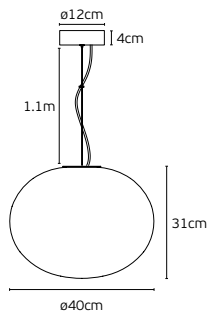

VK/04686/PE/B-SG/W/40