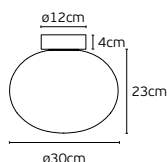

VK/04686/CE/B-SG/W/40