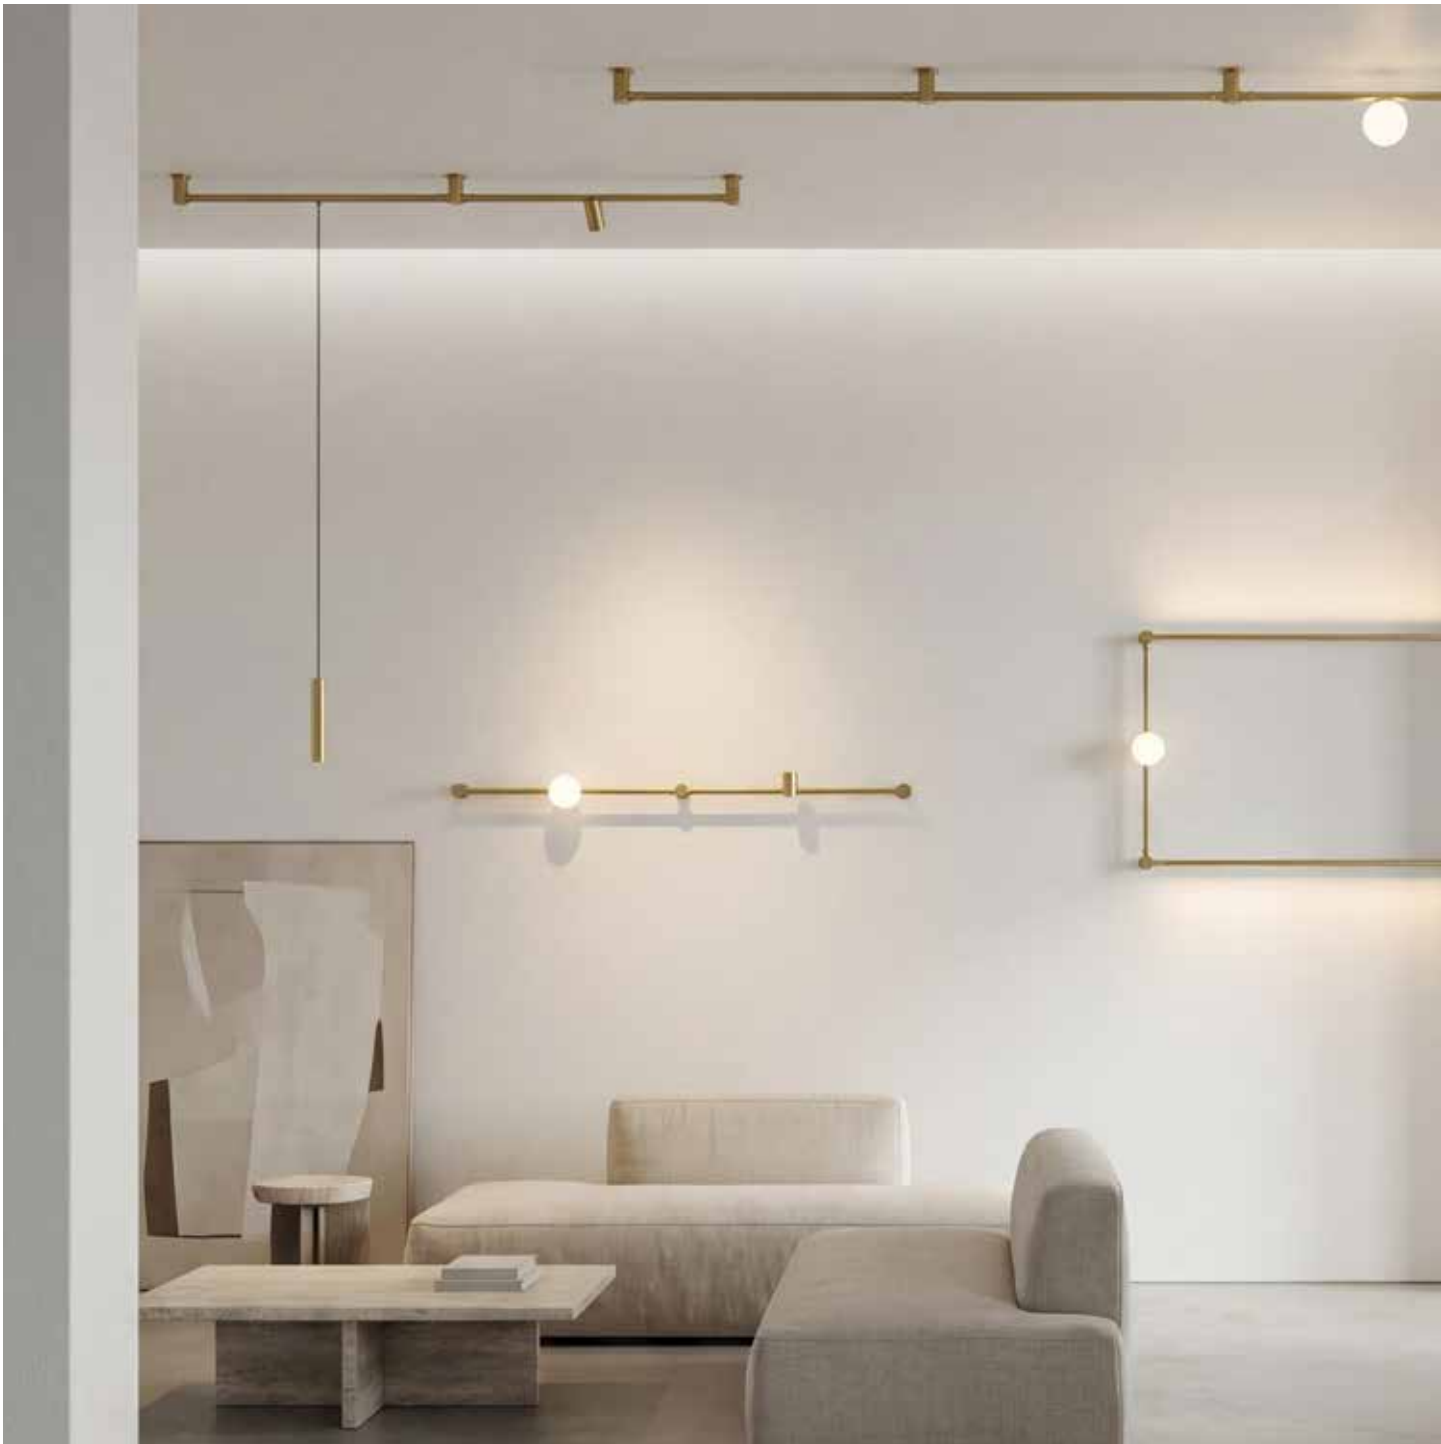

# Akrovatis Red

**Decorative**  
Lighting Collection

Design in light.  
Our decorative lighting range blends form and function with modern style. Sleek shapes, bold details and thoughtful design create striking accents that elevate any space. Light becomes more than illumination — it becomes a contemporary statement.

**Loop**  
Track Collection

Where light meets elegance.  
The **LOOP** Track range combines sleek modern lines with glamorous finishes, offering a refined lighting solution for high-end interiors. Designed to enhance spaces with precision and style, it delivers both functionality and a contemporary, luxurious aesthetic.