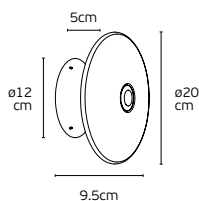

VK/04696/WA

Code	Model
75169-016776	VK/04696/WA/D/W/W
75169-017776	VK/04696/WA/D/GR/W
75169-018776	VK/04696/WA/D/OR/W

- White. 3000K. 8W. 778lm.
- Green. 3000K. 8W. 778lm.
- Orange. 3000K. 8W. 778lm.

Box
1pc
1pc
1pc

Details

Material **Glass+Aluminum**
Voltage **AC220-240V**
Type of Led **SANAN 2835**
Driver **KGP**
Location **Wall**
Working temperature **-20°C → 45°C**

Lifetime **50.000hrs**
Clicks **20.000**
Dimmable **Yes, triac dimmable**
CRI **>90**
Guarantee **2 Years**