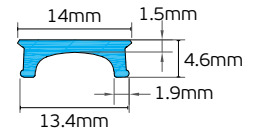

Covers

VK/K09

Code
75165-309264

Model
VK/K09/W

Box
100pcs

○ Opal PC cover. Cover 2m for profile VK/09.

Details
Available 2m. Material PC.

VK/K10

Code
75165-310264

Model
VK/K10/W

Box
100pcs

○ Opal PC cover. Cover 2m for profile VK/10.

Details
Available 2m. Material PC.