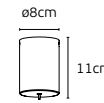

Accessories - Ceiling Canopy for LED Pendant Light

VK/04698/CAN

Code
71164-121776
71164-123776
71164-125776
71164-127776

Model
VK/04698/CAN/BS
VK/04698/CAN/CG
VK/04698/CAN/RGD
VK/04698/CAN/B

- Bronze.
- Champagne gold.
- Rose gold.
- Black.

Box
1pc
1pc
1pc
1pc

Details

Material **Metal**
Ceiling Canopy for LED Pendant Light