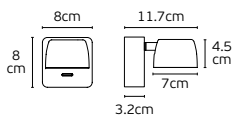

VK/04735/WA

Code
64171-296727
64171-295727
64171-297727

Model
VK/04735/WA/W/W
VK/04735/WA/B/W
VK/04735/WA/GD/W

○ **White.** 3000K. 443lm. 5.8W. CRI>90
● **Black.** 3000K. 443lm. 5.8W. CRI>90
● **Gold.** 3000K. 443lm. 5.8W. CRI>90

Box
20pcs
20pcs
20pcs

Details

Material **Aluminium**
Lighting source **Cree COB**
Driver **Eaglerise**
Voltage **AC220-240V**
Location **Wall**

Beam angle **25°**
Working temperature **-20°C - 50°C**
Lifetime **50.000hrs**
Dimmable **No**

3 years guarantee

IP20