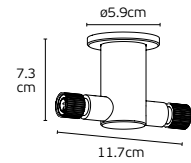

VK/04717

Code	Model	Box
71164-261721	VK/04717/CE/PSI/2 ● Satin Gold. Surface mounted power socket - type I	30pcs

71164-262721	VK/04717/PE/PSI/2 ● Satin Gold. Ceiling-mounted Power socket - type I	30pcs

Details

One end has a male connector, the other end does not. For closed designs with rounded corners.
Material **Aluminium**

71164-263721	VK/04717/CE/CONI/2 ● Satin Gold. Surface mounted Connector - type I	30pcs

Details

With male connectors on both ends, for direct connection between modules.
Material **Aluminium**