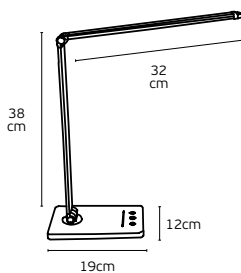

VK/04678

Code
58610-105647
58610-104647

Model
VK/04678/W/CCT
VK/04678/B/CCT

○ White. 3000K-6000K. 450lm. 7W. CRI>90
● Black. 3000K-6000K. 450lm. 7W. CRI>90

Box
24pcs
24pcs

Details

Voltage 220-240V.
Type of LED SMD.
Working temperature -20°C → 45°C.
Lifetime 10.000hrs.

Clicks 25.000.
Material Aluminium, ABS, PC.
Guarantee 2 Years.

IP20