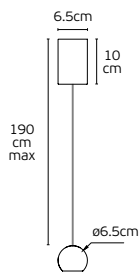

VK/04732/PE

Code
71164-001727
71164-002727

Model
VK/04732/PE/B/W
VK/04732/PE/GD/W

● **Black.** 3000K. 5.6W. 468lm.
● **Gold.** 3000K. 5.6W. 468lm.

Box
20pcs
20pcs

Details

Material **Aluminum**
Voltage **AC220-240V**
Beam angle **25°**
Type of Led **Cree COB**
Driver **Eaglerise**

Location **Ceiling**
Working temperature **-20°C → 50°C**
Lifetime **50.000hrs**, Clicks **40.000**
Dimmable **No**
CRI **>90**

3 years guarantee

IP20