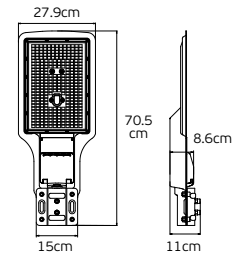

VK/02190/C, VK/02265/C

Code 63158-288140	Model VK/02190/C ● Grey. 150W. 21.000lm. 4000K. 135°-225°	Box 1pc
63158-290140	VK/02265/C ● Grey. 200W. 28.000lm. 4000K. 135°-225°	1pc

Details

Material **Aluminium**
Voltage **AC100-250V**
CRI **Ra>80**
Type of Led **SMD 3030**

Hours **40.000hrs**
Working Temperature **-40°C → 50°C**
Clicks **100.000**
Guarantee **2 years**

IP66