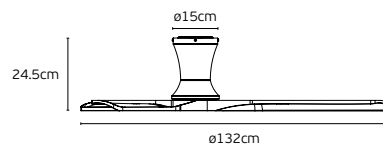

Air

VK/04664/AIR/B

VK/04664/AIR/W

VK/04664/AIR

Code
77161-480777
77161-485777

Model
VK/04664/AIR/B
VK/04664/AIR/W

● **Black.** DC35W (moter). RPM 75-140.
○ **White.** DC35W (moter). RPM 75-140.

Box
1pc
1pc

Details

Voltage **AC100-240V, DC35W.**
Material **Iron & ABS (3pcs blades).**
Location **Ceiling.**

Included **Remote control & wall control.**
IP Rating **IP20.**

3 years guarantee

Remote control &
Wall control Included

IP20