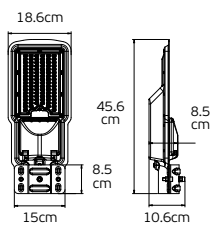

VK/02257/C, VK/02188/C, VK/02189/C

Code 63158-289140	Model VK/02257/C ● Grey. 60W. 8.400lm. 4000K. CRI Ra>80	Box 1pc
63158-286140	VK/02188/C ● Grey. 100W. 11.000lm. 4000K. CRI Ra>80	1pc
63158-287140	VK/02189/C ● Grey. 130W. 14.300lm. 4000K. 70°-140°	1pc

Details

Material **Aluminium**
Voltage **AC100-250V**
Beam Angle **70°-140°**
Type of Led **SMD 3030**

Hours **40.000hrs**
Working Temperature **-40°C → 50°C**
Clicks **100.000**
Guarantee **2 years**

IP66