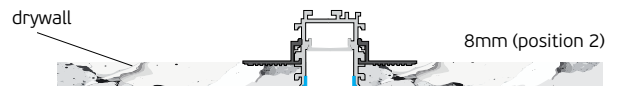

Ledstrips Profiles Trimless IP20

Ledstrips accessories

Profile

VK/25 T-shaped aluminum profile, 3 positions, recessed Trimless

Code
75165-043724

Model
VK/25/B/W/2
● Black. Aluminium profile 2m
with 2m white cover & end cups.

Box
20pcs

Details

Charged per meter. Available 2m. Material Aluminium with cover & end cups.

Note: This T-shaped aluminum profile, recessed in 3 positions, is flexible for plasterboard thicknesses of 0.3cm, 0.8cm and 1.5cm