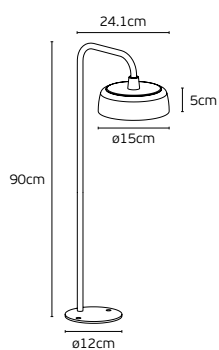

VK/02290/FL/RB/WW/15