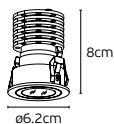

Recessed waterproof downlight Led

Cut

VK/04722/W

VK/04722/B

VK/04722

Code	Model	Box
75169-205721	VK/04722/W/W ○ Sand White. 3000K. 476lm. 10W. CRI>90	30pcs
75169-206721	VK/04722/W/C ○ Sand White. 4000K. 535lm. 10W. CRI>90	30pcs
75169-207721	VK/04722/B/W ● Sand Black. 3000K. 476lm. 10W. CRI>90	30pcs
75169-208721	VK/04722/B/C ● Sand Black. 4000K. 535lm. 10W. CRI>90	30pcs

Details

Voltage **AC200-240V**
DC25-40V 250mA.
Type of Led **Bridgelux.**
Lifetime **50.000hrs.**
Beam angle **24°.**

Dimmable No.
Working temperature **-20°C→45°C.**
Material **Aluminum.**
Location **Bath ceiling.**
Included **Honeycomb.**

3 years guarantee

IP65