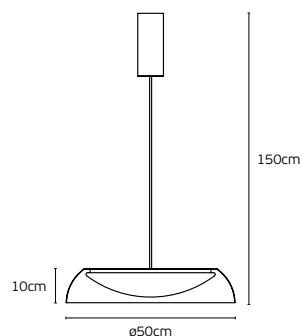

VK/04709/PE

Code
71164-011808
71164-012808

Model
VK/04709/PE/D/RB/W
VK/04709/PE/D/GD/W

● **Brown.** 3000K. 40W. 2440lm.
● **Gold.** 3000K. 40W. 2440lm.

Box
1pc
1pc

Details

Material **Aluminium + acrylic**
Voltage **AC220-240V**
Beam angle **120°**
Type of Led **SMD2835**
Driver **Eaglerise**
Location **Ceiling**

Working temperature **-20°C → 60°C**
Lifetime **50.000hrs**
Dimmable **Yes, Triac Dimmable**
CRI **>80**
Guarantee **2 Years**

IP20