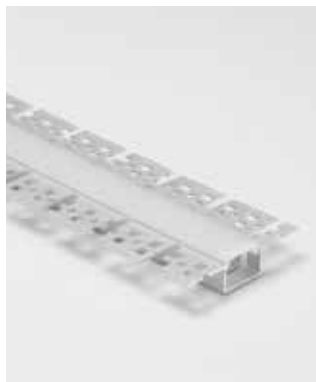

Details

Use **Recessed trimless**. Length 2m + 2 end cups. Working temperature -20°C → 40°C.
Material **Aluminium**.