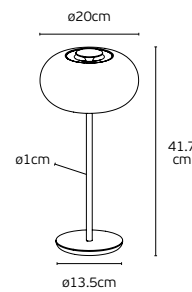

VK/04700

Code
75169-022776
75169-023776

Model
VK/04700/B/W
VK/04700/CG/W

● White/Black. 3000K. 10W. 1041lm.
● White/Champagne Gold. 3000K. 10W. 1041lm.

Box
1pc
1pc

Details

Material **Glass+Aluminum**
Voltage **AC220-240V**
Type of Led **SMD SANAN**
Driver **Xing Yuan**
Location **Table**
Working temperature **-20°C → 45°C**

Lifetime **50.000hrs**
Clicks **20.000**
Dimmable **No**
CRI **>90**
Guarantee **2 Years**
With **on/off switch**

IP20