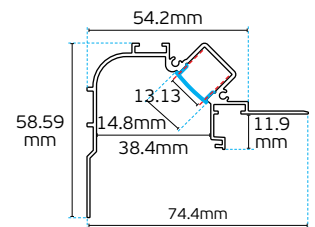

Details

Charged per meter. Available 2m. Material Aluminium with cover & end cups.