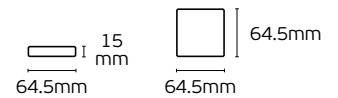

Ledstrips Magic Controllers

Ledstrips controllers

VK/WL/BOX2

Code
78000-688734

Model
VK/WL/BOX2
5V/500mA. 2.4GHz. WiFi 802.11 b/g/n.

Box
1pc

Details

Voltage **5V/500mA**.
Wireless technology **Wi-Fi IEEE 802.11b/g/n 2.4GHz**
Transmitting power **6dBm**
2.4G RF control distance **30m**
Material **Plastic**.
Working temperature **-10°C → 40°C**

Included USB
cable

It's compatible with 2.4GHz RF products. It communicate icloud with smartphone via Wi-Fi network, user can do remote control for connected lights via "Tuya Smart". Support third party voice control, meet every smart application in your home.

WiFi Android iOS Tuya Smart IP20.

Pairing with all controllers & receivers of
VK/FUT series

5 years guarantee