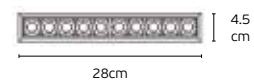

Details

Voltage 220-240V.
Material Aluminium,
PMMA lens.
Beam Angle 15°, 30°.

Type of Led Bridgelux SMD 3535.
Lifetime 50.000 hrs.
Working temperature < 45°C.
Dimmable No. Flicker free.

5 years guarantee

IP20.