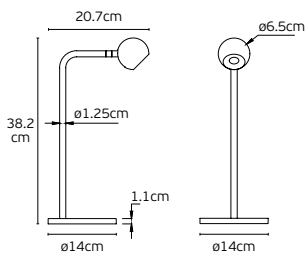

VK/04732/TL

Code
75169-001727
75169-002727

Model
VK/04732/TL/B/W
VK/04732/TL/GD/W

● **Black.** 3000K. 5.6W. 468lm.
● **Gold.** 3000K. 5.6W. 468lm.

Box
6pcs
6pcs

Details

Material **Aluminum**
Voltage **AC220-240V**
Type of Led **Cree COB**
Driver **Waiberlon**
Beam angle **25°**

Location **Table**
Working temperature **-20°C → 50°C**
Lifetime **50.000hrs**, Clicks **40.000**
Dimmable **No**
CRI **>90**

3 years guarantee

IP20