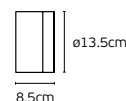

VK/04711/WA

Code
64174-001808
64174-002808
64174-003808

Model
VK/04711/WA/D/TR/W
VK/04711/WA/D/A/W
VK/04711/WA/D/SG/W

○ Transparent. 3000K. 5W. 180lm.
● Amber. 3000K. 5W. 180lm.
● Smoky grey. 3000K. 5W. 180lm.

Box
4pcs
4pcs
4pcs

Details

Material Aluminium + glass
Voltage AC220-240V
Beam angle 120°
Type of Led SMD2835
Driver Eaglerise
Location Wall

Working temperature -20°C → 60°C
Lifetime 50.000hrs
Dimmable Yes, triac dimmable
CRI>80
Guarantee 2 Years

IP20