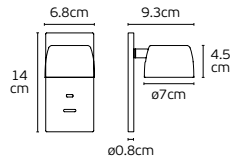

VK/04735/WA/USB

Code
64171-299727
64171-298727
64171-300727

Model
VK/04735/WA/W/W/USB
VK/04735/WA/B/W/USB
VK/04735/WA/GD/W/USB

○ **White**. 3000K. 443lm. 5.8W. CRI>90. USB
● **Black**. 3000K. 443lm. 5.8W. CRI>90. USB
● **Gold**. 3000K. 443lm. 5.8W. CRI>90. USB

Box
20pcs
20pcs
20pcs

Details

Material **Aluminium**
Lighting source **Cree COB**
Driver **Eaglerise**
Voltage **AC220-240V**
Location **Wall**

Beam angle **25°**
Working temperature **-20°C - 50°C**
Lifetime **50.000hrs**, Clicks **40.000**
Dimmable **No**
Contains a **USB port**

3 years guarantee

IP20