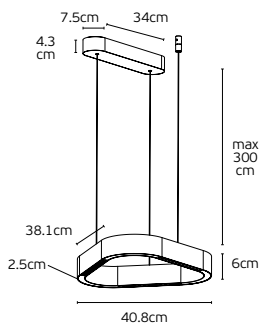

VK/04689/PE/.../40

Code	Model
71164-104776	VK/04689/PE/D/CG/W/40
71164-105776	VK/04689/PE/D/B/W/40

- Champagne Gold. 3000K. 40W. 3147lm.
- Black. 3000K. 40W. 3147lm.

Box
1pc
1pc

Details

Material **Aluminum+silicone**
Voltage **AC220-240V**
Beam angle **Up80° Down45°**
Type of Led **Brigelux SMD**
Driver **Anway**
Location **Ceiling**

Working temperature **-20°C → 45°C**
Lifetime **50.000hrs**
Clicks **20.000**
Dimmable **Yes, Triac Dimmable**
CRI **>90**
Guarantee **2 Years**