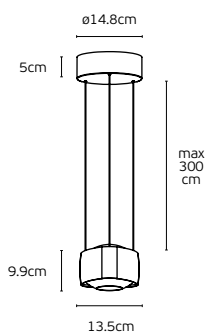

VK/04691/PE

Code	Model
71164-112776	VK/04691/PE/D/W/W
71164-113776	VK/04691/PE/D/B/W
71164-114776	VK/04691/PE/D/RGD/W

- White. 3000K. 20W. 1958lm.
- Black. 3000K. 20W. 1958lm.
- Rose Gold. 3000K. 20W. 1958lm.

Box
1pc
1pc
1pc

Details

Material **Aluminum+glass**
Voltage **AC220-240V**
Beam angle **Up70° Down45°**
Type of Led **Bridgelux COB**
Driver **KGP**
Location **Ceiling**

Working temperature **-20°C → 45°C**
Lifetime **50.000hrs**
Clicks **20.000**
Dimmable **Yes, Triac Dimmable**
CRI **>90**
Guarantee **2 Years**

IP20