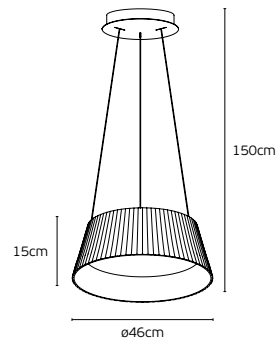

VK/04707/PE

Code
71164-003808
71164-004808

Model
VK/04707/PE/D/W/W
VK/04707/PE/D/B/W

○ White/wood grain. 3000K. 30W. 1680lm.
● Black /wood grain. 3000K. 30W. 1680lm.

Box
1pc
1pc

Details

Material **Metal + acrylic**
Voltage **AC220-240V**
Beam angle **120°**
Type of Led **SMD2835**
Driver **Eaglerise**
Location **Ceiling**

Working temperature **-20°C → 60°C**
Lifetime **50.000hrs**
Dimmable **Yes, Triac Dimmable**
CRI **>80**
Guarantee **2 Years**

IP20