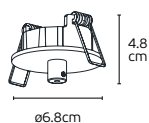

VK/04717

Code 71164-269721	Model VK/04717/PE/CON ● Satin Gold. Hoisting Assembly	Box 100pcs

Details

Install it on top of the connector to make it a drop wire configuration. Material **Aluminium**

71164-270721	VK/04717/RS/CON ● Satin Gold. Embedded Component	30pcs

Details

Embedded mounting box for use when the power supply is external. Material **Aluminium**

71164-271721	VK/04717/PS/150W ● Satin Gold. Long Strip Power Box	12pcs

Details

Surface Rectangular Electrical Box. Material **Aluminium**
Includes a KEGU 150W power supply