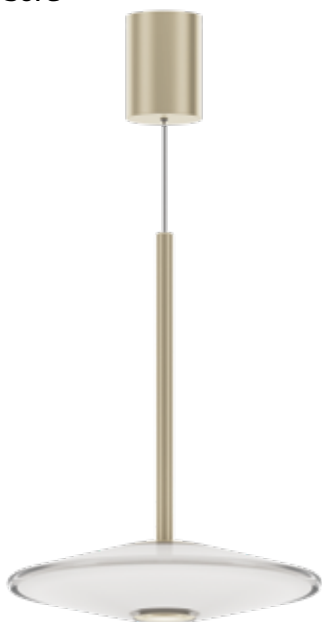

Sora

VK/04696/PE

Code	Model
71164-117776	VK/04696/PE/D/W/W
71164-118776	VK/04696/PE/D/GR/W
71164-119776	VK/04696/PE/D/OR/W

- White. 3000K. 10W. 823lm.
- Green. 3000K. 10W. 823lm.
- Orange. 3000K. 10W. 823lm.

Box
1pc
1pc
1pc

Details

Material **Glass+Aluminum**
Voltage **AC220-240V**
Beam angle **36°**
Type of Led **Brigelux COB**
Driver **KGP**
Location **Ceiling**

Working temperature **-20°C → 45°C**
Lifetime **50.000hrs**
Clicks **20.000**
Dimmable **Yes, triac dimmable**
CRI **>90**
Guarantee **2 Years**

IP20