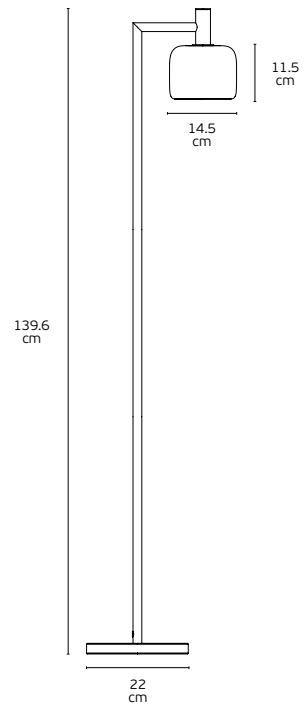

Nala

VK/03370/FL/BS

VK/03370/FL

Code
61171-007162

Model
VK/03370/FL/BS

● Matt Brass. E14. Max 9W (LED)

Box
1pc

Details

Material **Material Glass (lamp shade)
+ Iron (base)**
Lampholder **E14**
Max. Power LED lamp **9W**

Voltage **AC220-240V**
Location **Floor**
Working temperature **-25°C → 50°C**
CRI **>80**