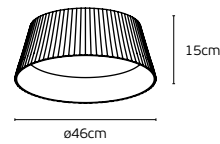

VK/04707/CE

Code
71164-001808
71164-002808

Model
VK/04707/CE/D/W/W
VK/04707/CE/D/B/W

○ White/wood grain. 3000K. 30W. 1860lm.
● Black/wood grain. 3000K. 30W. 1860lm.

Box
1pc
1pc

Details

Material **Metal + acrylic**
Voltage **AC220-240V**
Beam angle **120°**
Type of Led **SMD2835**
Driver **Eaglerise**
Location **Ceiling**

Working temperature **-20°C → 60°C**
Lifetime **50.000hrs**
Dimmable **Yes, triac dimmable**
CRI **>80**
Guarantee **2 Years**

IP20