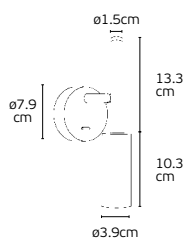

VK/04706

Code	Model
64171-311115	VK/04706/B/W
64171-312115	VK/04706/W/W
64171-313115	VK/04706/GD/W
64171-314115	VK/04706/BR/W

- **Black.** 3000K. 690lm. 6W. CRI>80
- **White.** 3000K. 690lm. 6W. CRI>80
- **Gold.** 3000K. 690lm. 6W. CRI>80
- **Brown.** 3000K. 690lm. 6W. CRI>80

Box
20pcs
20pcs
20pcs
20pcs

Details

Material **Aluminum+Iron**
Type of Led **Bridgelux**
Voltage **AC220-240V**
Location **Wall**
Color led **3000K**
Beam angle **28°**

Working temperature **≤35°C**
Working life **3 years**
On/off cycles **5000**
Dimmable **No**
Guarantee **2 Years**
With on/off switch.