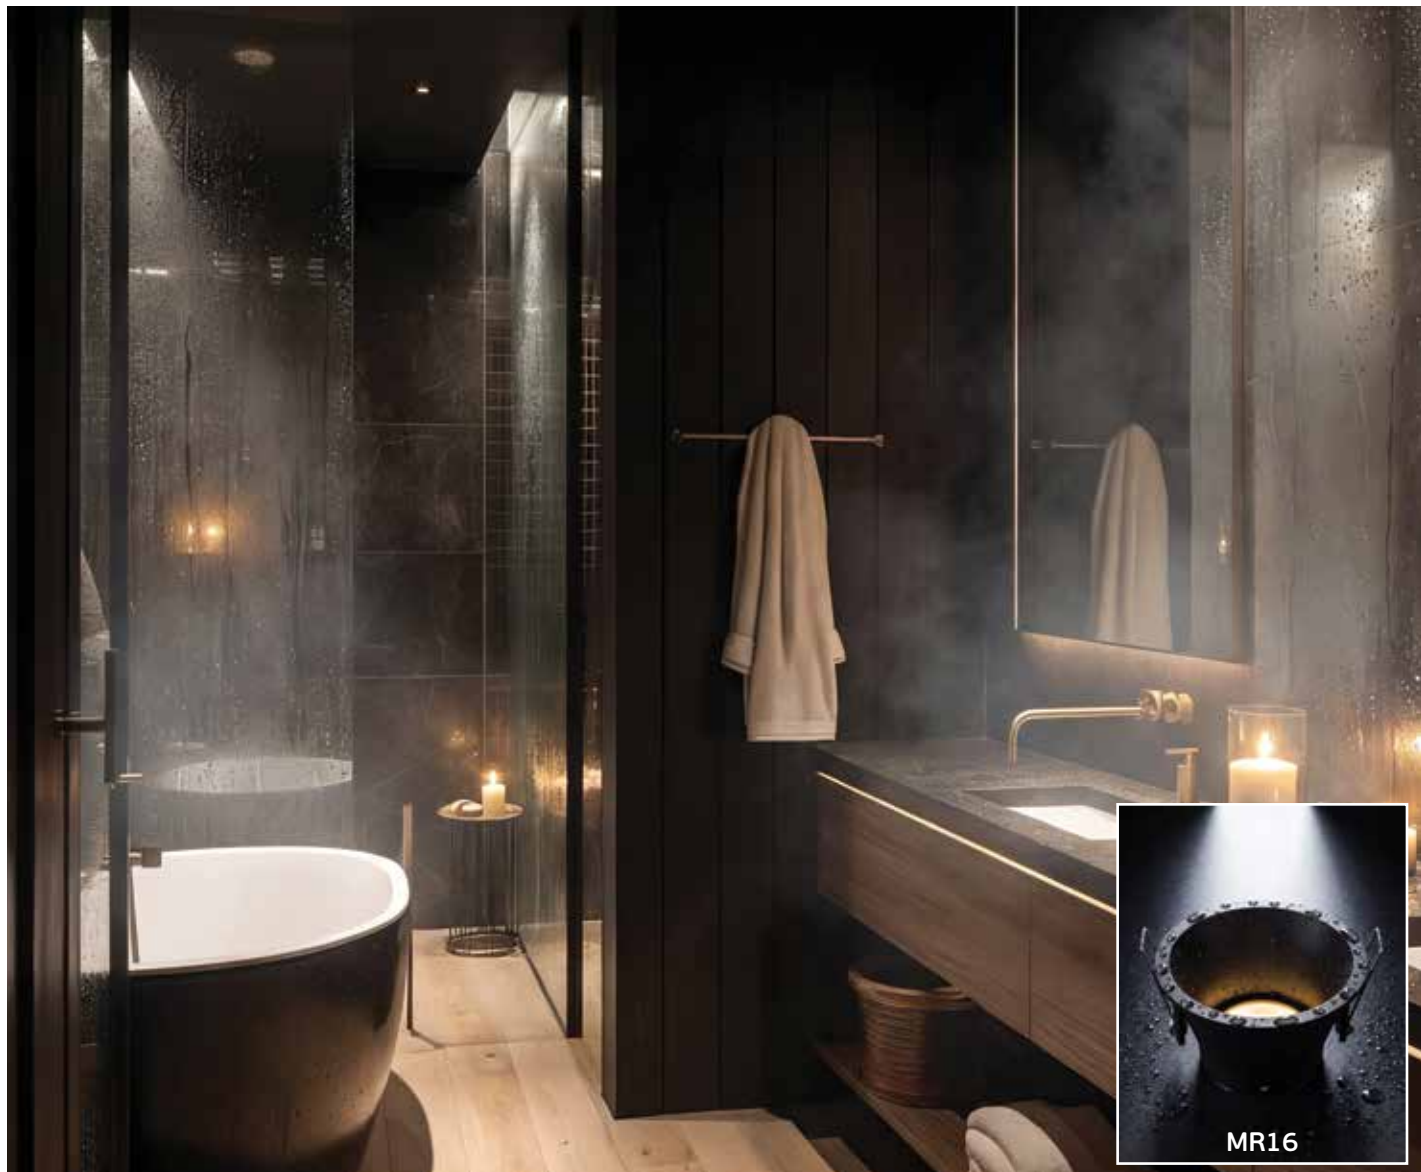

Recessed Spots MR16 IP44

Roy

VK/03341

Code
64173-135121

Model
VK/03341/W
○ White. GU5.3. Fixed.

Box
100pcs

64173-138121

VK/03341/B
● Black. GU5.3. Fixed.

100pcs

Details

Included lampholder GU5.3.
Match also with: lamps GU5.3/50,

Par16 (max 12W LED). Modules 50.
Material Die cast aluminium, clear glass.