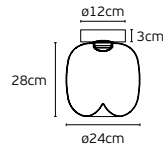

VK/04687/CE

Code
71164-018807

Model
VK/04687/CE/B-SG/W/24

● Black+smoky grey, 3000K, 8W, 911lm, ø24cm

Box
50pcs

Details

Material **Metal base + glass**
Voltage **AC220-240V**
Beam angle **120°**
Driver **Eaglerise**
Location **Ceiling**

Working temperature **-45°C → 70°C**
Lifetime **25.000hrs**
Dimmable **No**
CRI **>80**

years guarantee

IP20