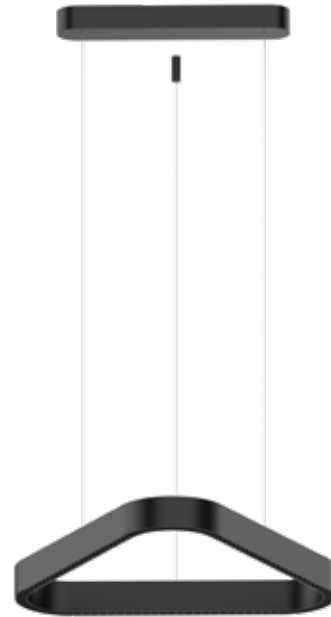

VK/04689/PE/D/B/W/60