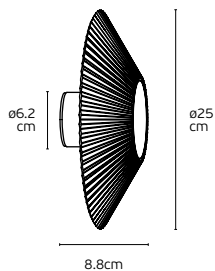

VK/04694/WA

Code
75169-004776
75169-005776

Model
VK/04694/WA/D/CG/W
VK/04694/WA/D/B/W

● Champagne Gold. 3000K. 15W. 1546lm.
● Black. 3000K. 15W. 1546lm.

Box
1pc
1pc

Details

Material Aluminium+PC
Voltage AC220-240V
Beam angle 85°
Type of Led Bridgelux
Driver KGP
Location Wall

Working temperature -20°C → 45°C
Lifetime 50.000hrs
Clicks 20.000
Dimmable Yes, triac dimmable
CRI>90
Guarantee 2 Years

IP20