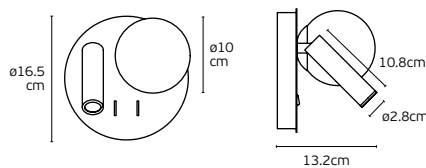

VK/03355/WA

Code
64174-046108
64174-047108

Model
VK/03355/WA/W
VK/03355/WA/B

○ White. G9. Max 8W (LED). 3000K. 200lm. 3W. CRI>80
● Black. G9. Max 8W (LED). 3000K. 200lm. 3W. CRI>80

Box
4pcs
4pcs

Details

Input voltage AC220-240V
Beam Angle 60°.
Dimmable Yes, 3-step dimmable
Type of Led COB

Lifetime 30.000hrs.
Working temperature -20°C → 40°C
Material Iron+aluminium+glass.
Guarantee 2 Years.