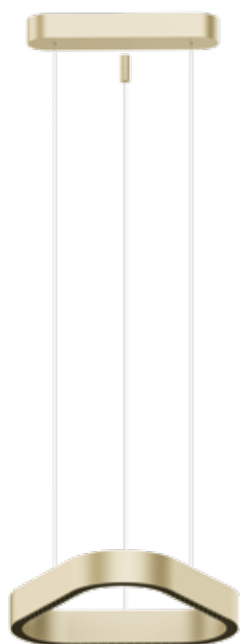

Aria

VK/04689/PE/D/CG/W/40