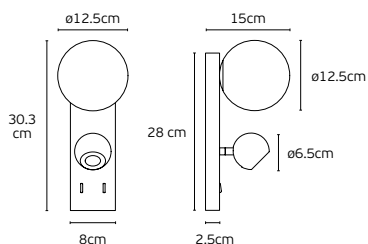

VK/04576/WA

Code
64171-284727
64171-285727
64171-287727

Model
VK/04576/WA/W/W
VK/04576/WA/B/W
VK/04576/WA/GD/W

○ White. G9 Max 8W (LED) + 6W LED. 3000K. 460lm. CRI>90
● Black. G9 Max 8W (LED) + 6W LED. 3000K. 460lm. CRI>90
● Gold. G9 Max 8W (LED) + 6W LED. 3000K. 460lm. CRI>90

Box
8pcs
8pcs
8pcs

Details

Material **Aluminium, iron & glass**
Lighting source **Cree COB + G9**
Led driver **Eaglerise 6W 500mA**
Driver output **5-18V**
Voltage **AC220-240V**

Location **Wall**
Beam angle **25°**
Working temperature **-20°C - 50°C**
Lifetime **50.000hrs, Clicks 40.000**
Dimmable **No**

3 years guarantee

IP20