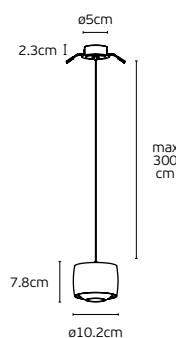

VK/04698/PE/D/CG/W

VK/04698/PE

Code
71164-120776
71164-122776
71164-124776
71164-126776

Model
VK/04698/PE/D/BS/W
VK/04698/PE/D/CG/W
VK/04698/PE/D/RGD/W
VK/04698/PE/D/B/W

● **Bronze.** 3000K. 10W. 989lm.
● **Champagne gold.** 3000K. 10W. 989lm.
● **Rose gold.** 3000K. 10W. 989lm.
● **Black.** 3000K. 10W. 989lm.

Box
1pc
1pc
1pc
1pc

Details

Material **Aluminum+PC**
Voltage **AC220-240V**
Beam angle **45°**
Type of Led **Brigelux COB**
Driver **KGP**
Location **Ceiling**

Working temperature **-20°C → 45°C**
Lifetime **50.000hrs**
Clicks **20.000**
Dimmable **Yes, triac dimmable**
CRI **>90**
Guarantee **2 Years**

IP20