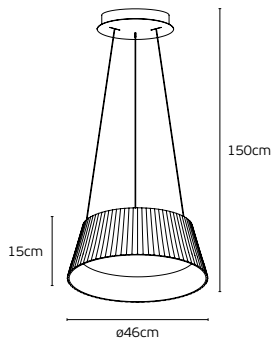

VK/04707/PE

Code
71164-003808
71164-004808

Model
VK/04707/PE/D/W/W
VK/04707/PE/D/B/W

○ White/wood grain. 3000K. 30W. 1680lm.
● Black /wood grain. 3000K. 30W. 1680lm.

Box
1pc
1pc

Details

Material **Metal + acrylic**
Voltage **AC220-240V**
Beam angle **120°**
Type of Led **SMD2835**
Driver **Eaglerise**
Location **Ceiling**

Working temperature **-20°C → 60°C**
Lifetime **50.000hrs**
Dimmable **Yes, Triac Dimmable**
CRI **>80**
Guarantee **2 Years**

IP20