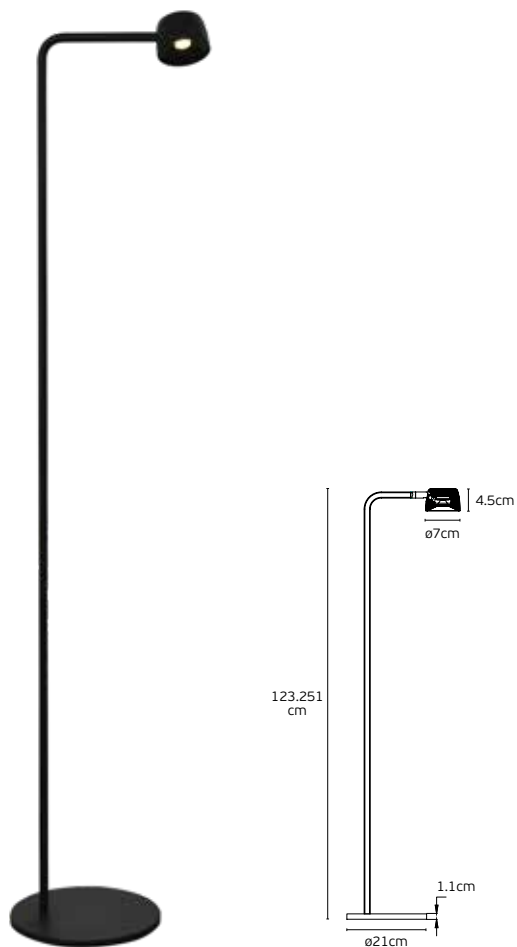

Pop

VK/04735/FL/B/W

VK/04735/FL

Code
75169-006727

Model
VK/04735/FL/B/W

● Black. 3000K. 5.8W. 443lm.

Box
1pc

Details

Material **Aluminum**
Voltage **AC220-240V**
Type of Led **Cree COB**
Driver **Waiberlon**
Beam angle **25°**

Location **Floor**
Working temperature **-20°C → 50°C**
Lifetime **50.000hrs**, Clicks **40.000**
Dimmable **No**
CRI **>90**

3 years guarantee

IP20