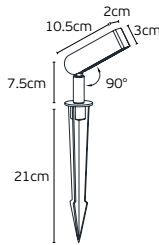

VK/04726, VK/04728

Code	Model		Box
75169-212721	VK/04726/G/W	● Sand Grey. 3000K. 226lm. 5W. CRI>90.	30pcs
75169-213721	VK/04726/G/W/SPK	● Sand Grey. 3000K. 226lm. 5W. CRI>90.	20pcs
75169-220721	VK/04728/G/W	● Sand Grey. 3000K. 239lm. 5W. CRI>90.	30pcs

Details

Voltage **VK/04726: DC 24V**
Voltage **VK/04728: AC100-240V**
DC 25-40V 200mA.
Type of Led Luminus MP-3030.
Lifetime **50.000hrs.**
Beam angle **24°**
Dimmable **No.**

Working temperature **-20°C→45°C.**
Material **Aluminum**
(VK/04726/G/W/SPK included spike).
Class III (VK/04726), I (VK/04728)
Location **Outdoor ground (VK/04726),**
Outdoor Wall (VK/04728)

3 years guarantee

IP65