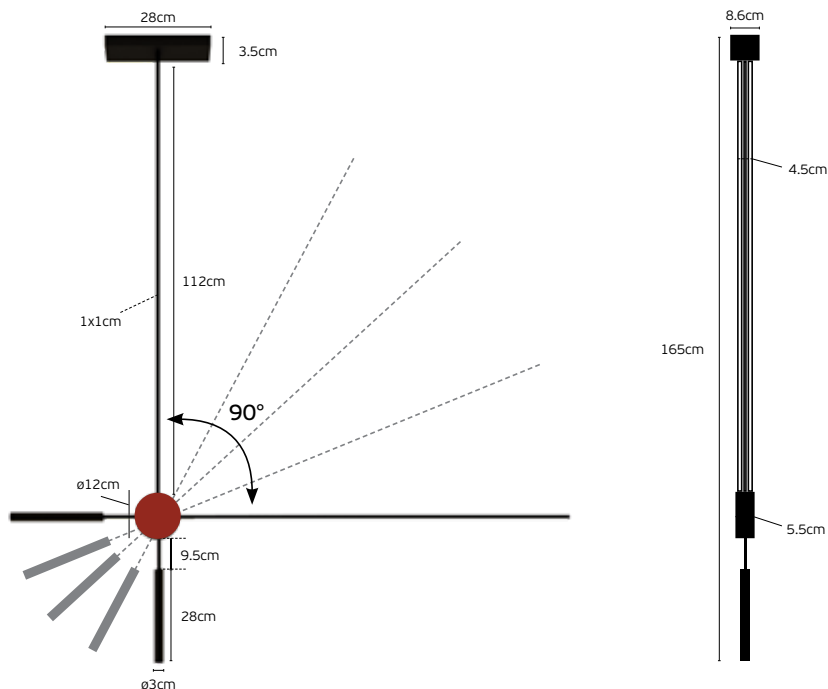

Akrovatis Red

Introducing “Akrovatis Red”, our latest special edition lamp that epitomizes elegance and functionality. What truly sets “Akrovatis Red” apart is its exceptional design, crafted to be a statement piece in any room.

Details

Color **Black/red**
Kelvin **3000K/4000K**
Watt **5W+15W**
Lumen **350lm+533lm/425lm+592lm**
CRI >90
AC220-240V 50/60Hz.
LED spotlight + floodlight **Bridgelux**.

Driver **Meanwell**.
Angle **24°+120°**.
No Dimmable.
Lifetime **20.000 hrs**.
Working temperature **-20°C-45°C**.
Material **Aluminium**.
Installation **Surface-Mounted**.

5 years guarantee

IP20

Online order only