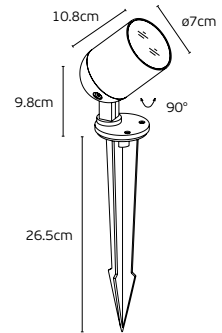

VK/02297, VK/02297/SPK

Code
75169-187721
75169-188721

Model
VK/02297/GR/WW
VK/02297/RB/WW

● Sand Green. 2700K. 857lm. 12W. CRI>90.
● Rust Brown. 2700K. 857lm. 12W. CRI>90.

Box
30pcs
30pcs

75169-189721
75169-190721

VK/02297/GR/WW/SPK
VK/02297/RB/WW/SPK

● Sand Green. 2700K. 857lm. 12W. CRI>90. **With spike.**
● Rust Brown. 2700K. 857lm. 12W. CRI>90. **With spike**

12pcs
12pcs

Details

Voltage **AC85-265V**
DC25-40V 300mA.
Type of Led **Bridgelux.**
Lifetime **50.000hrs.**
Beam angle **30°**

Dimmable No.
Working temperature **-20°C→45°C.**
Material **Aluminum.**
Location **Outdoor ground.**

3 years guarantee