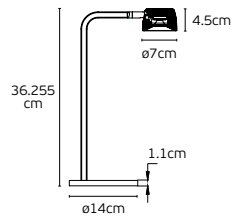

VK/04735/TL

Code
75169-005727

Model
VK/04735/TL/B/W

● Black. 3000K. 5.8W. 443lm.

Box
4pcs

Details

Material **Aluminum**
Voltage **AC220-240V**
Type of Led **Cree COB**
Driver **Waiberlon**
Beam angle **25°**

Location **Table**
Working temperature **-20°C → 50°C**
Lifetime **50.000hrs, Clicks 40.000**
Dimmable **No**
CRI **>90**

3 years guarantee **IP20**