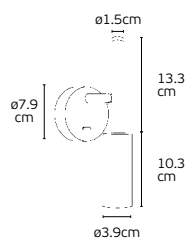

VK/04706

Code	Model
64171-311115	VK/04706/B/W
64171-312115	VK/04706/W/W
64171-313115	VK/04706/GD/W
64171-314115	VK/04706/BR/W

- **Black.** 3000K. 690lm. 6W. CRI>80
- **White.** 3000K. 690lm. 6W. CRI>80
- **Gold.** 3000K. 690lm. 6W. CRI>80
- **Brown.** 3000K. 690lm. 6W. CRI>80

Box
20pcs
20pcs
20pcs
20pcs

Details

Material **Aluminum+Iron**
Type of Led **Bridgelux**
Voltage **AC220-240V**
Location **Wall**
Color led **3000K**
Beam angle **28°**

Working temperature **≤35°C**
Working life **3 years**
On/off cycles **5000**
Dimmable **No**
Guarantee **2 Years**
With on/off switch.