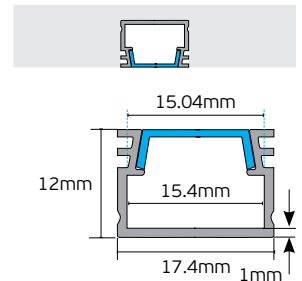

Ledstrips Profiles Linear IP20

Ledstrips accessories

Profile

VK/18 Aluminium Profile Π deep

Code	Model	Box
75165-024724	VK/18/AL/W/2 ● Silver. Aluminium profile 2m with 2m white cover, end cups & buckles.	100pcs
75165-025724	VK/18/W/W/2 ○ White. Aluminium profile 2m with 2m white cover, end cups & buckles.	100pcs
75165-026724	VK/18/B/W/2 ● Black. Aluminium profile 2m with 2m white cover, end cups & buckles.	100pcs

Details

Charged per meter. Available 2m. Material Aluminium with cover, end cups and buckles.

VK/19 Aluminium Profile recessed T

Code	Model	Box
75165-027724	VK/19/AL/W/2 ● Silver. Aluminium profile 2m with 2m white cover, end cups & buckles.	100pcs
75165-028724	VK/19/W/W/2 ○ White. Aluminium profile 2m with 2m white cover, end cups & buckles.	100pcs
75165-029724	VK/19/B/W/2 ● Black. Aluminium profile 2m with 2m white cover, end cups & buckles.	100pcs

Details

Charged per meter. Available 2m. Material Aluminium with cover, end cups and buckles.