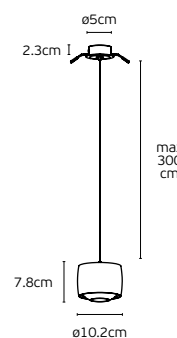

VK/04698/PE/D/RGD/W

VK/04698/PE

Code
71164-120776
71164-122776
71164-124776
71164-126776

Model
VK/04698/PE/D/BS/W
VK/04698/PE/D/CG/W
VK/04698/PE/D/RGD/W
VK/04698/PE/D/B/W

● **Bronze.** 3000K. 10W. 989lm.
● **Champagne gold.** 3000K. 10W. 989lm.
● **Rose gold.** 3000K. 10W. 989lm.
● **Black.** 3000K. 10W. 989lm.

Box
1pc
1pc
1pc
1pc

Details

Material **Aluminum+PC**
Voltage **AC220-240V**
Beam angle **45°**
Type of Led **Brigelux COB**
Driver **KGP**
Location **Ceiling**

Working temperature **-20°C → 45°C**
Lifetime **50.000hrs**
Clicks **20.000**
Dimmable **Yes, triac dimmable**
CRI **>90**
Guarantee **2 Years**

IP20