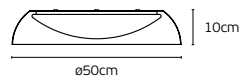

VK/04709/CE

Code
71164-009808
71164-010808

Model
VK/04709/CE/D/RB/W
VK/04709/CE/D/GD/W

● **Brown.** 3000K. 40W. 2720lm.
● **Gold.** 3000K. 40W. 2720lm.

Box
1pc
1pc

Details

Material **Aluminium + acrylic**
Voltage **AC220-240V**
Beam angle **120°**
Type of Led **SMD2835**
Driver **Eaglerise**
Location **Ceiling**

Working temperature **-20°C → 60°C**
Lifetime **50.000hrs**
Dimmable **Yes, triac dimmable**
CRI **>80**
Guarantee **2 Years**

IP20