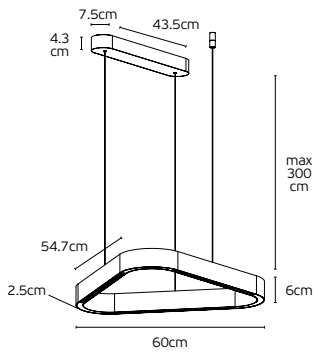

VK/04689/PE/.../60

Code	Model
71164-106776	VK/04689/PE/D/CG/W/60
71164-107776	VK/04689/PE/D/B/W/60

- Champagne Gold. 3000K. 60W. 4667lm.
- Black. 3000K. 60W. 4667lm.

Box
1pc
1pc

Details

Material **Aluminum+silicone**
Voltage **AC220-240V**
Beam angle **Up80° Down45°**
Type of Led **Brigelux SMD**
Driver **Anway**
Location **Ceiling**

Working temperature **-20°C → 45°C**
Lifetime **50.000hrs**
Clicks **20.000**
Dimmable **Yes, Triac Dimmable**
CRI**>90**
Guarantee **2 Years**