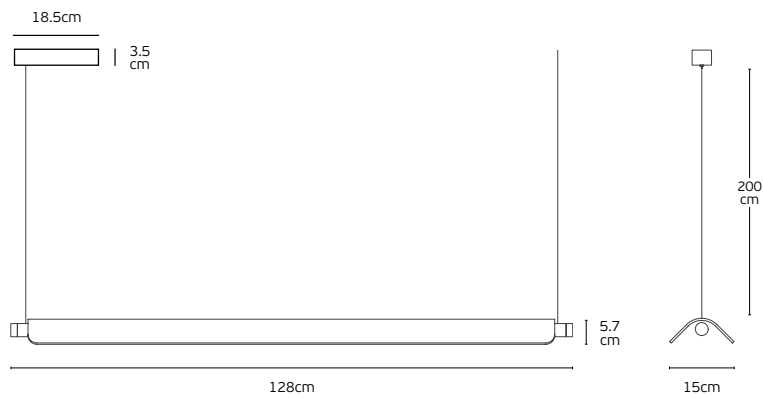

VK/04679/PE

Code
75169-026775

Model
VK/04679/PE/D/WW-BW/W

● Walnut wood. 3000K. 20W. 2800lm

Box
1pc

Details

Material **Walnut wood, fabric cable, metal canopy**
Voltage **AC220-240V**
Type of Led **Ledstrip**
Driver **Eaglerise**
Location **Ceiling**

Working temperature **-20°C → 45°C**
Lifetime **30.000hrs**
Dimmable **Yes Triac**
Cable **2m**
CRI **>80**
Guarantee **2 Years**

IP20