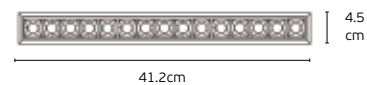

Details

Voltage 220-240V.
Material Aluminium,
PMMA lens.
Beam Angle 15°, 30°.

Type of Led **Bridgelux SMD 3535**.
Lifetime **50.000 hrs**.
Working temperature < 45°C.
Dimmable **No**. Flicker **free**.

5 years guarantee

IP20.