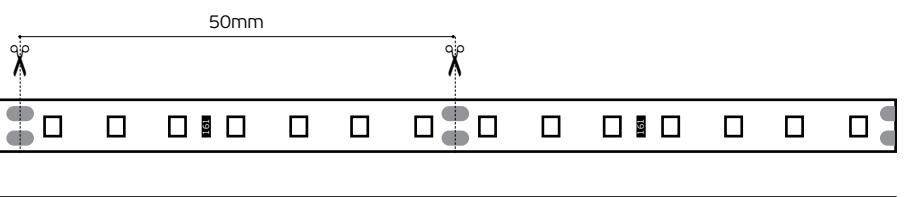

Ledstrips CRi>90. IP20.

Ledstrips CRi>90 Collection

VK/24/2835/140/3 24V

Code	Model	Voltage	Kelvin	Lumen/m	CRI	Watt/m	Box
78001-677126	VK/24/2835/927/140/3	24V	2700K	415lm/m	CRI>90	3W/m	5m/roll
78001-678126	VK/24/2835/930/140/3	24V	3000K	427lm/m	CRI>90	3W/m	5m/roll
78001-679126	VK/24/2835/940/140/3	24V	4000K	453lm/m	CRI>90	3W/m	5m/roll

Details

Led type SMD 2835. Led qty 140pcs/m. CRI>90. Tape on back 3M. Working temperature -40°C → 80°C. Storage temperature -25°C → 60°C.

IP20.

5 years guarantee

24V

8mm

H1.1mm