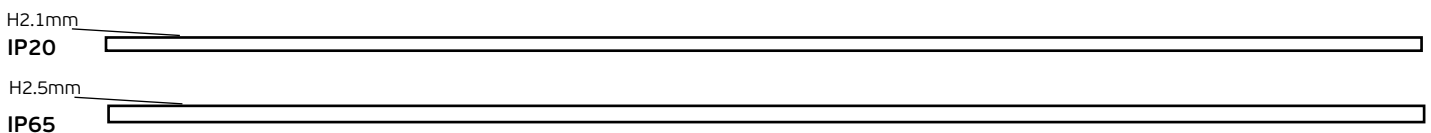

Ledstrips COB CRI>90. IP20/IP65.

Ledstrips CRI>90 Collection

320Led/m. 7W/m.

VK/24/COB/320, VK/24/COBW/320 24V

Code	Model	Voltage	IP	Kelvin	Lumen/m	CRI	Watt/m	Box
78001-688126	VK/24/COB/927/320	24V	IP20	2700K	710lm/m	CRI>90	7W/m	5m/roll
78001-689126	VK/24/COB/930/320	24V	IP20	3000K	750lm/m	CRI>90	7W/m	5m/roll
78001-690126	VK/24/COB/940/320	24V	IP20	4000K	800lm/m	CRI>90	7W/m	5m/roll
78001-691126	VK/24/COB/965/320	24V	IP20	6500K	850lm/m	CRI>90	7W/m	5m/roll
78001-692126	VK/24/COBW/927/320	24V	IP65	2700K	710lm/m	CRI>90	7W/m	5m/roll
78001-693126	VK/24/COBW/930/320	24V	IP65	3000K	750lm/m	CRI>90	7W/m	5m/roll
78001-694126	VK/24/COBW/940/320	24V	IP65	4000K	800lm/m	CRI>90	7W/m	5m/roll
78001-695126	VK/24/COBW/965/320	24V	IP65	6500K	850lm/m	CRI>90	7W/m	5m/roll

Details

Led type COB 320. Led qty 320pcs/m. CRI>90. Tape on back 3M. Working temperature -40°C → 80°C. Storage temperature -25°C → 60°C.

IP20/IP65. 5 years warranty