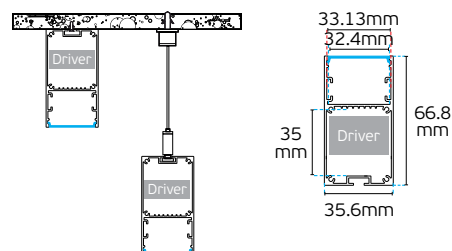

Accessories included

End cups, buckles & pc cover