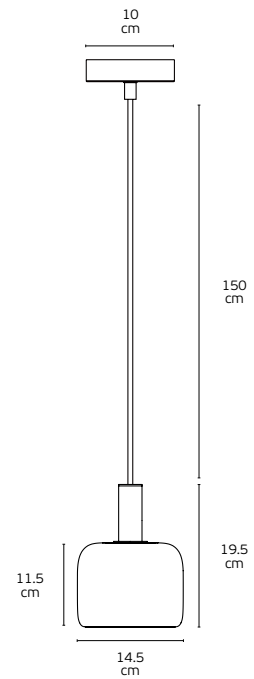

Nala

VK/03370/PE/BS

VK/03370/PE

Code
64174-009162

Model
VK/03370/PE/BS

● Matt Brass. E14. Max 9W (LED)

Box
1pc

Details

Material **Material Glass (lamp shade)**
+ Iron (base)
Lampholder **E14**
Max. Power LED lamp **9W**

Voltage **AC220-240V**
Location **Ceiling**
Working temperature **-25°C → 50°C**
CRI **>80**

IP20