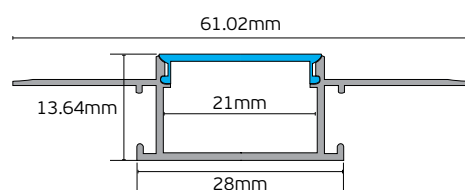

Accessories included

End cups & pc cover