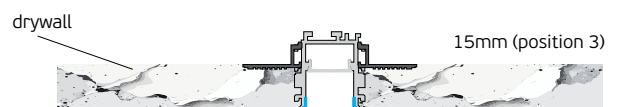

Ledstrips Profiles Trimless IP20

Ledstrips accessories

Profile

VK/25 T-shaped aluminum profile, 3 positions, recessed Trimless

Code
75165-043724

Model
VK/25/B/W/2
● Black. Aluminium profile 2m
with 2m white cover & end cups.

Box
20pcs

Details

Charged per meter. Available 2m. Material Aluminium with cover & end cups.

Note: This T-shaped aluminum profile, recessed in 3 positions, is flexible for plasterboard thicknesses of 0.3cm, 0.8cm and 1.5cm