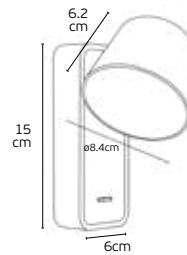

VK/04704

Code
64171-307115
64171-308115

Model
VK/04704/LW-W/W
VK/04704/DW-B/W

○ White+Wood. 3000K. 228lm. 6W. CRI>80
● Black+Wood. 3000K. 228lm. 6W. CRI>80

Box
20pcs
20pcs

Details

Material **Aluminum**
Type of Led **OSRAM**
Voltage **AC220-240V**
Location **Wall**
Color led **3000K**
Beam angle **87°**

Working temperature **≤35°C**
Working life **3 years**
On/off cycles **5000**
Dimmable **No**
Guarantee **2 Years**
With on/off switch.