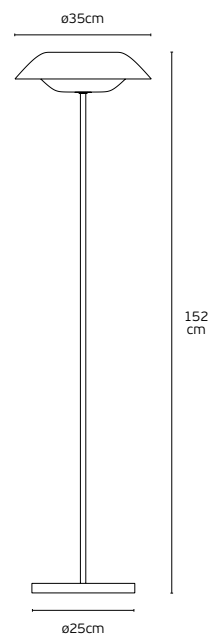

Mira

VK/04713/FL/BS/WW

VK/04713/FL

Code
61171-002162

Model
VK/04713/FL/BS/WW

● Matt Brass. 2700K. 8W. 800lm.

Box
1pc

Details

Material **iron+glass**
Voltage **AC220-240V**
Type of Led **Cree COB**
Beam Angle **25°**
Location **Floor**
Working temperature **-25°C → 40°C**

Lifetime **25.000hrs**
Dimmable **No**
CRI **>80**
Guarantee **2 Years**
With foot on/off switch.