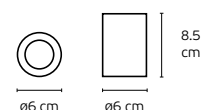

VK/03139/CE, VK/03139/R

Code	Model	Box
75169-381121	VK/03139/CE/W ○ White. GU10. Fixed.	60pcs
75169-382121	VK/03139/CE/B ● Black. GU10. Fixed.	60pcs
75169-391121 new	VK/03139/CE/G ● Light Grey. GU10. Fixed.	60pcs
75169-383121	VK/03139/R/G ● Gold ring. Can be used to VK/03139CE.	200pcs