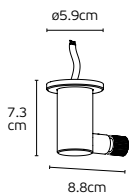

VK/04717

Code 71164-258721	Model VK/04717/CE/PS/1 ● Satin Gold. Surface mounted power socket	Box 30pcs

71164-259721	VK/04717/PE/PS/1 ● Satin Gold. Ceiling mounted power socket	30pcs

Details

With male connector For use in open designs	Power supply function Material Aluminium

71164-260721	VK/04717/CE/CON/1 ● Satin Gold. Surface mounted plug	30pcs

Details

Without male connector. For use in open design (tail section).	Material Aluminium