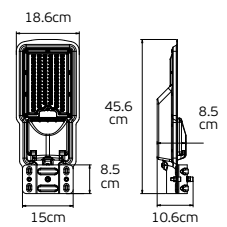

VK/02257/C, VK/02188/C, VK/02189/C

Code 63158-289140	Model VK/02257/C ● Grey. 60W. 8.400lm. 4000K. CRI Ra>80	Box 1pc
63158-286140	VK/02188/C ● Grey. 100W. 11.000lm. 4000K. CRI Ra>80	1pc
63158-287140	VK/02189/C ● Grey. 130W. 14.300lm. 4000K. 70°-140°	1pc

Details

Material **Aluminium**
Voltage **AC100-250V**
Beam Angle **70°-140°**
Type of Led **SMD 3030**

Hours **40.000hrs**
Working Temperature **-40°C → 50°C**
Clicks **100.000**
Guarantee **2 years**

IP66