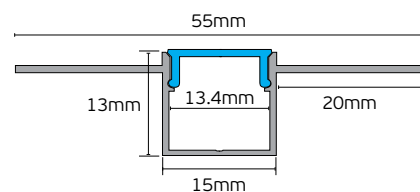

#### End cups & pc cover

Cut hole  
17mm

12.2mm