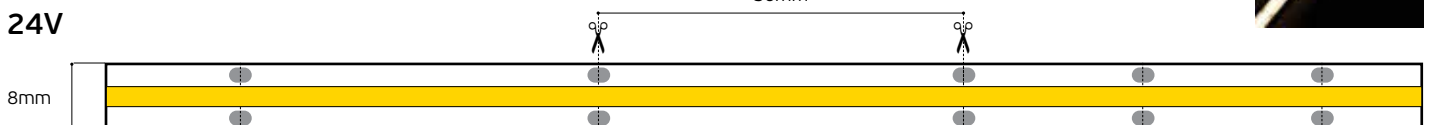

Ledstrips COB CRI>90. IP20/IP65.

Ledstrips CRI>90 Collection

320Led/m. 7W/m.

VK/24/COB/320, VK/24/COBW/320 24V

Code	Model	Voltage	IP	Kelvin	Lumen/m	CRI	Watt/m	Box
78001-688126	VK/24/COB/927/320	24V	IP20	2700K	710lm/m	CRI>90	7W/m	5m/roll
78001-689126	VK/24/COB/930/320	24V	IP20	3000K	750lm/m	CRI>90	7W/m	5m/roll
78001-690126	VK/24/COB/940/320	24V	IP20	4000K	800lm/m	CRI>90	7W/m	5m/roll
78001-691126	VK/24/COB/965/320	24V	IP20	6500K	850lm/m	CRI>90	7W/m	5m/roll
78001-692126	VK/24/COBW/927/320	24V	IP65	2700K	710lm/m	CRI>90	7W/m	5m/roll
78001-693126	VK/24/COBW/930/320	24V	IP65	3000K	750lm/m	CRI>90	7W/m	5m/roll
78001-694126	VK/24/COBW/940/320	24V	IP65	4000K	800lm/m	CRI>90	7W/m	5m/roll
78001-695126	VK/24/COBW/965/320	24V	IP65	6500K	850lm/m	CRI>90	7W/m	5m/roll

Details

Led type COB 320. Led qty 320pcs/m. CRI>90. Tape on back 3M. Working temperature -40°C → 80°C. Storage temperature -25°C → 60°C.

IP20/IP65. 5 years warranty