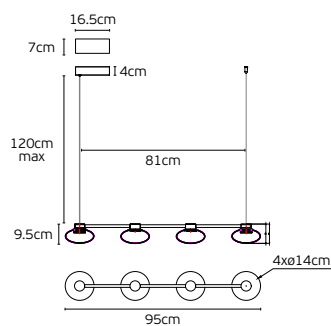

VK/04734/PE

Code
71164-003727
71164-004727

Model
VK/04734/PE/B/W/4
VK/04734/PE/W/W/4

● **Black.** 3000K. 27W. 2195lm.
○ **White.** 3000K. 27W. 2195lm.

Box
1pc
1pc

Details

Material **Aluminum**
Voltage **AC220-240V**
Beam angle **120°**
Type of Led **Lumileds**
Driver **Eaglerise**

Location **Ceiling**
Working temperature **-20°C → 50°C**
Lifetime **50.000hrs, Clicks 40.000**
Dimmable **No**
CRI **>80**

3 years guarantee

IP20