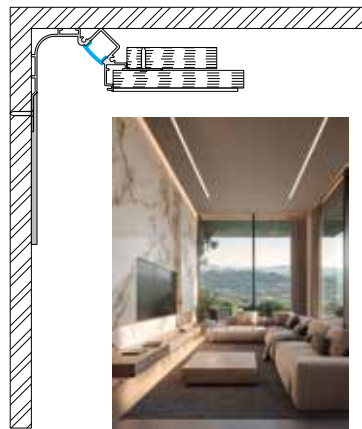

### VK/24 Aluminium Profile Trimless external corner

Code  
75165-042724

Model  
VK/24/W/W/2  
○ White. Aluminium profile 2m with 2m white cover & end cups.

Box  
30pcs