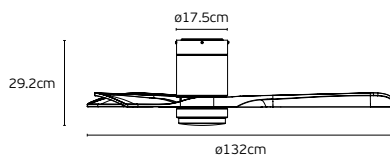

VK/04665/AIR/BW

VK/04665/AIR

Code
77161-481777

Model
VK/04665/AIR/BW

● Black+Walnut. 3000K-6000K. 20W. 1800lm. DC35W (moter). RPM 90-170.

Box
1pc

Details

Voltage **AC100-240V, DC35W.**
Material **Iron & Solid wood (3pcs blades).**
Location **Ceiling.**
Power of moter **DC35W.**
RPM **90-170.**

Power of Light **20W.**
Kelvin **3000K-6000K.**
Lumen **1800lm.**
Included **Remote control & wall control.**
IP Rating **IP20.**

Remote control &
Wall control Included

3 years guarantee

IP20