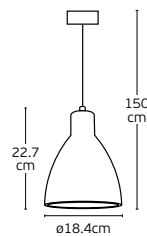

VK/09063

Code
64174-292131
64174-354131 new

Model
VK/09063
VK/09063/TC

● Grey. E27. Max 20W (LED).
● Terracotta. E27. Max 20W (LED).

Box
4pcs
4pcs

Details

Input voltage AC220-240V
Lampholder E27
Working temperature -20°C ~ 40°C.

Cable 1.20 m + ceiling plate.
Material Concrete.
Possibility to paint.

IP20