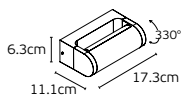

VK/02271

Code
75169-368695
75169-369695

Model
VK/02271/RB/W
VK/02271/AN/W

- **Rust Brown.** 3000K. 453lm. 12W. 180°. CRI>90.
- **Anthracite.** 3000K. 453lm. 12W. 180°. CRI>90.

Box
20pcs
20pcs

Details

Voltage 220-240V.
Type of Led **PHILIPS**.
Lifetime 50.000hrs.
Clicks 10.000

Dimmable No.
Working temperature -20°C→60°C.
Material **Aluminum**.
Location **Outdoor wall**.

3 years guarantee

IP65