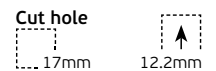

Ledstrips Profiles Trimless IP20

Ledstrips accessories

Profile

VK/32 Aluminium Profile Trimless T FLEX

Code
75165-332806

Model
VK/32/AL/W/FLEX
● Silver. Aluminium profile 2m with
2m white silicone cover.

Box
100pcs

Details

Use **Recessed trimless**. Length 2m + 2 end cups. Working temperature -20°C → 40°C.
Material **Aluminium**.