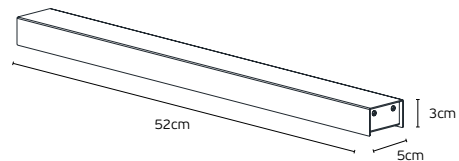

VK/04717

Code 71164-269721	Model VK/04717/PE/CON ● Satin Gold. Hoisting Assembly	Box 100pcs

Details

Install it on top of the connector to make it a drop wire configuration. Material **Aluminium**

71164-270721	VK/04717/RS/CON ● Satin Gold. Embedded Component	30pcs

Details

Embedded mounting box for use when the power supply is external. Material **Aluminium**

71164-271721	VK/04717/PS/150W ● Satin Gold. Long Strip Power Box	12pcs

Details

Surface Rectangular Electrical Box. Material **Aluminium**
Includes a KEGU 150W power supply