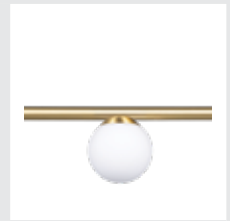

# INDEX

Decorative Lights  
pages 32-87

Akrovatis Red  
p. 32

VK/04717/DARK  
p. 40

VK/04717/LIN  
p. 41

VK/04717/SPOT/DA  
p. 42

VK/04717/GL/DA  
p. 42

VK/04717/PE/DA  
p. 44