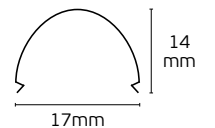

Details

Suitable for: VK/01/AL, VK/D1/AL, VK/03/SLIM/AL, VK/D2/AL, VK/02/AL. Material Polycarbonate. Charged per meter. Available 2m.