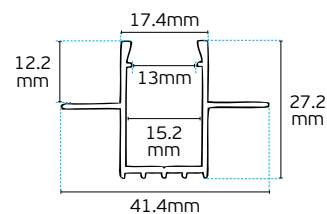

Ledstrips Profiles Trimless IP20

Ledstrips accessories

Profile

VK/01R/DEEP/TRIMLESS/AL

Aluminum profile trimless T deep

Code
75165-247264

Model
VK/01R/DEEP/TRIMLESS/AL
● Silver. Aluminium profile 2m. 2.000x41.4x27.2mm

Box
100pcs

Details

Charged **per meter**. Available 2m. Material **Aluminium**.