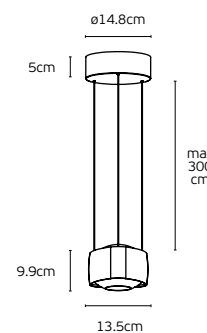

VK/04691/PE

Code	Model
71164-112776	VK/04691/PE/D/W/W
71164-113776	VK/04691/PE/D/B/W
71164-114776	VK/04691/PE/D/RGD/W

- White. 3000K. 20W. 1958lm.
- Black. 3000K. 20W. 1958lm.
- Rose Gold. 3000K. 20W. 1958lm.

Box
1pc
1pc
1pc

Details

Material **Aluminum+glass**
Voltage **AC220-240V**
Beam angle **Up70° Down45°**
Type of Led **Bridgelux COB**
Driver **KGP**
Location **Ceiling**

Working temperature **-20°C → 45°C**
Lifetime **50.000hrs**
Clicks **20.000**
Dimmable **Yes, Triac Dimmable**
CRI **>90**
Guarantee **2 Years**

IP20