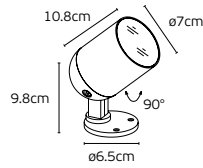

Sui

VK/02297/GR

VK/02297/RB

VK/02297, VK/02297/SPK

Code
75169-187721
75169-188721

Model
VK/02297/GR/WW
VK/02297/RB/WW

● Sand Green. 2700K. 857lm. 12W. CRI>90.
● Rust Brown. 2700K. 857lm. 12W. CRI>90.

Box
30pcs
30pcs

75169-189721
75169-190721

VK/02297/GR/WW/SPK
VK/02297/RB/WW/SPK

● Sand Green. 2700K. 857lm. 12W. CRI>90. **With spike.**
● Rust Brown. 2700K. 857lm. 12W. CRI>90. **With spike**

12pcs
12pcs

Details

Voltage **AC85-265V**
DC25-40V 300mA.
Type of Led **Bridgelux.**
Lifetime **50.000hrs.**
Beam angle **30°**

Dimmable No.
Working temperature **-20°C→45°C.**
Material **Aluminum.**
Location **Outdoor ground.**

3 years guarantee