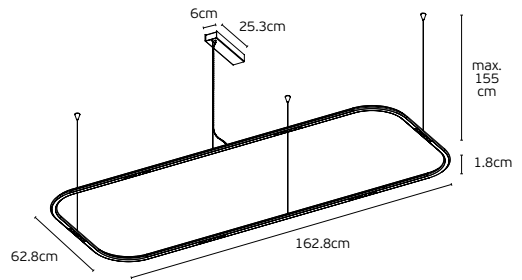

VK/04715/PE/.../163

Code	Model		Box
71164-246721	VK/04715/PE/D/GDB/W/163	●● Gold/Black. 3000K. 38W. 6x338lm.	1pc
71164-247721	VK/04715/PE/D/B/W/163	● Black. 3000K. 38W. 6x338lm.	1pc

Details

Material **Aluminium**
Voltage **AC200-240V**
Beam angle **36°**
Type of Led **Brigelix 3030**
Location **Ceiling**

Working temperature **< 45°C**
Lifetime **50.000hrs**
Dimmable **Yes, Triac Dimmable**
CRI **>90**

3 years guarantee

IP20