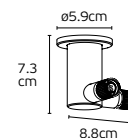

VK/04717

Code 71164-264721	Model VK/04717/CE/PSL/2 ● Satin Gold. Surface mounted power socket - type L	Box 30pcs

71164-265721	VK/04717/PE/PSL/2 ● Satin Gold. Ceiling mounted power socket - type L	30pcs

Details

One end has a male connector, the other end does not. Used for right-angled, enclosed designs.

Material **Aluminium**

71164-266721	VK/04717/CE/CONL/2 ● Satin Gold. Surface mounted Connector - type L	30pcs

Details

With male connectors on both ends, used for module-to-module L connection.

Material **Aluminium**