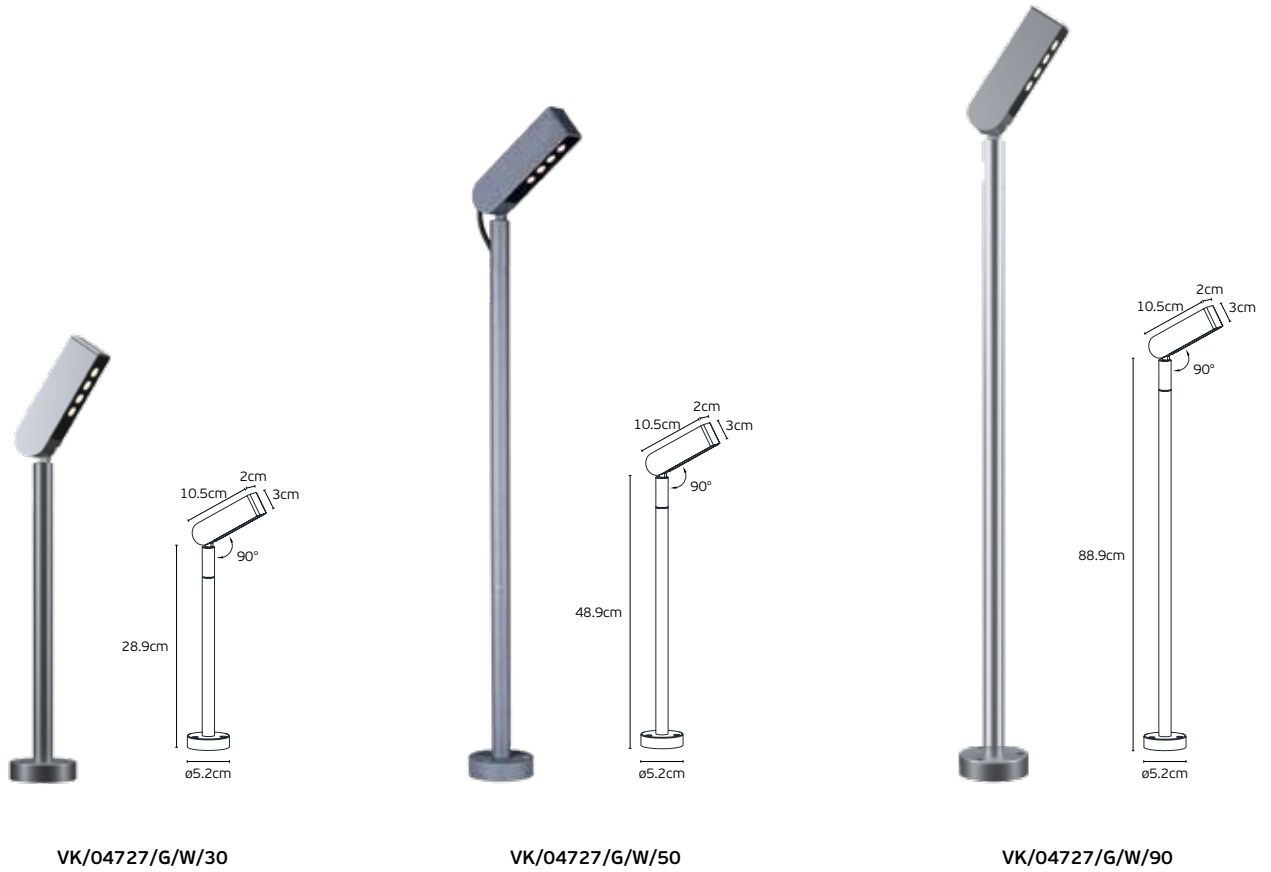

VK/04727/G/W/30

VK/04727/G/W/50

VK/04727/G/W/90

VK/04727

Code	Model		Box
75169-214721	VK/04727/G/W/30	● Sand Grey. 3000K. 226lm. 5W. CRI>90. H28.9cm	20pcs
75169-216721	VK/04727/G/W/50	● Sand Grey. 3000K. 226lm. 5W. CRI>90. H48.9cm	20pcs
75169-218721	VK/04727/G/W/90	● Sand Grey. 3000K. 226lm. 5W. CRI>90. H88.9cm	20pcs

Details

Voltage DC 24V.
Type of Led Luminus MP-3030.
Lifetime 50.000hrs.
Beam angle 24°

Dimmable No.
Working temperature -20°C→45°C.
Material Aluminum.
Location Outdoor ground.

3 years guarantee