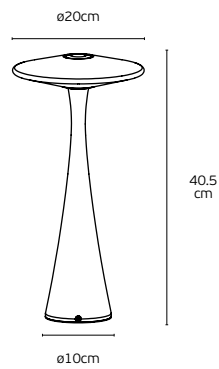

VK/04697

Code
75169-019776

Model
VK/04697/W/W

○ ● White/Champagne Gold. 3000K. 10W. 880lm.

Box
1pc

Details

Material **Glass+Aluminum**
Voltage **AC220-240V**
Type of Led **2835**
Driver **Hopestar**
Location **Table**
Working temperature **-20°C → 45°C**

Lifetime **50.000hrs**
Clicks **20.000**
Dimmable **No**
CRI **>90**
Guarantee **2 Years**
With **on/off switch**

IP20