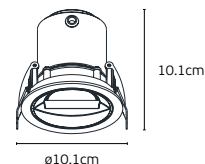

VK/04720, VK/04721

Code	Model	Box
64174-261721	VK/04720/W/W ○ Sand White. 3000K. 520lm. 12W. CRI>90	20pcs
64174-262721	VK/04720/W/C ○ Sand White. 4000K. 552lm. 12W. CRI>90	20pcs
64174-263721	VK/04720/B/W ● Sand Black. 3000K. 520lm. 12W. CRI>90	20pcs
64174-264721	VK/04720/B/C ● Sand Black. 4000K. 552lm. 12W. CRI>90	20pcs
64174-265721	VK/04721/W/W ○ Sand White. 3000K. 666lm. 18W. CRI>90	20pcs
64174-266721	VK/04721/W/C ○ Sand White. 4000K. 761lm. 18W. CRI>90	20pcs
64174-267721	VK/04721/B/W ● Sand Black. 3000K. 666lm. 18W. CRI>90	20pcs
64174-268721	VK/04721/B/C ● Sand Black. 4000K. 761lm. 18W. CRI>90	20pcs

Details

Voltage VK/04720:
AC200-240V. DC25-40V
300mA.
VK/04721:
AC200-240V. DC25-40V
450mA.

Type of chip **Bridgelux**.
Beam angle 30°x50°.
Working temperature < 45°C.
Lifetime 50.000hrs.
Dimmable **NO**
Material Aluminium.

3 years guarantee

IP20.