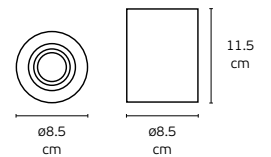

VK/03006

Code	Model	Box
75169-192108	VK/03006/W ○ White. GU10. Adjustable.	20pcs
75169-208108	VK/03006/B ● Black. GU10. Adjustable.	20pcs
75169-207108	VK/03006/AL ● Aluminium. GU10. Adjustable.	20pcs
75169-296108	VK/03006/G ● Dark Grey. GU10. Adjustable.	20pcs