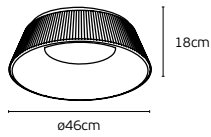

VK/04708/CE

Code
71164-005808
71164-006808

Model
VK/04708/CE/D/W/W
VK/04708/CE/D/B/W

○ White. 3000K. 30W. 1830lm.
● Black. 3000K. 30W. 1830lm.

Box
1pc
1pc

Details

Material **Metal + acrylic**
Voltage **AC220-240V**
Beam angle **120°**
Type of Led **SMD2835**
Driver **Eaglerise**
Location **Ceiling**

Working temperature **-20°C → 60°C**
Lifetime **50.000hrs**
Dimmable **Yes, triac dimmable**
CRI **>80**
Guarantee **2 Years**

IP20