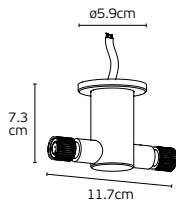

VK/04717

Code	Model	Box
71164-261721	VK/04717/CE/PSI/2 ● Satin Gold. Surface mounted power socket - type I	30pcs

71164-262721	VK/04717/PE/PSI/2 ● Satin Gold. Ceiling-mounted Power socket - type I	30pcs

Details

One end has a male connector, the other end does not. For closed designs with rounded corners.
Material **Aluminium**

71164-263721	VK/04717/CE/CONI/2 ● Satin Gold. Surface mounted Connector - type I	30pcs

Details

With male connectors on both ends, for direct connection between modules.
Material **Aluminium**