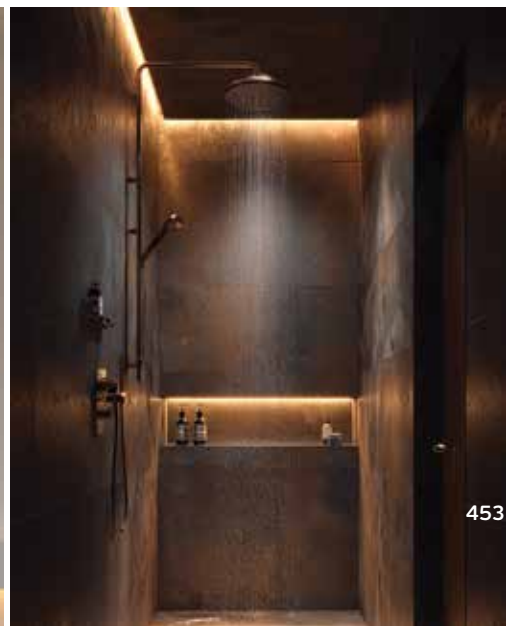

Covers

VK/K01

Code	Model	Box
75165-039264	VK/K01/CL ○ Clear. 2.000x16x4.5mm	100pcs
75165-062264	VK/K01/W ○ Frost. 2.000x16x4.5mm	100pcs
75165-295264	VK/K01/B ● Black. 2.000x16x4.5mm	100pcs

Details

Suitable for: VK/01/AL, VK/12/AL, VK/D1/AL, VK/03/SLIM/AL, VK/D2/AL, VK/02/AL, VK/01R/DEEP/TRIMLESS/AL. Material Polycarbonate. Charged per meter. Available 2m.

VK/K01/NEON

Code	Model	Box
75165-241264	VK/K01/NEON ○ Frost. 2.000x17x14mm	100pcs

Details

Suitable for: VK/01/AL, VK/D1/AL, VK/03/SLIM/AL, VK/D2/AL, VK/02/AL. Material Polycarbonate. Charged per meter. Available 2m.

VK/K01U (prismatic)

Code	Model	Box
75165-216264	VK/K01U/CL ○ Clear. 2.000x14x10mm	100pcs
75165-217264	VK/K01U/W ○ Frost. 2.000x14x10mm	100pcs

Details

Suitable for: VK/01/AL, VK/D1/AL, VK/03/SLIM/AL, VK/D2/AL, VK/02/AL. Material Polycarbonate. Charged per meter. Available 2m.