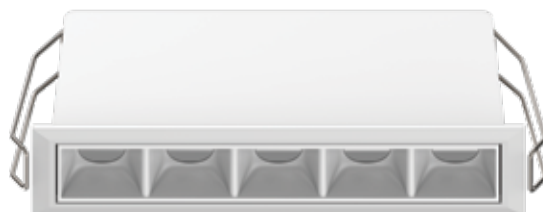

Square Dark downlights Led

Sero

VK/04618/5/W