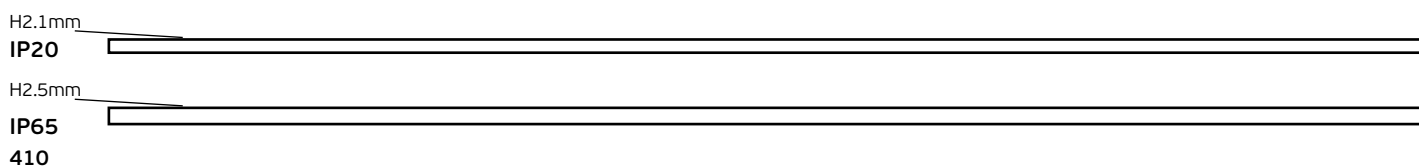

Ledstrips COB CRI>90. IP20/IP65.

Ledstrips CRI>90 Collection

480Led/m. 10W/m.

VK/24/COB/480, VK/24/COBW/480 24V

Code	Model	Voltage	IP	Kelvin	Lumen/m	CRI	Watt/m	Box
78001-696126	VK/24/COB/927/480	24V	IP20	2700K	1000lm/m	CRI>90	10W/m	5m/roll
78001-697126	VK/24/COB/930/480	24V	IP20	3000K	1050lm/m	CRI>90	10W/m	5m/roll
78001-698126	VK/24/COB/940/480	24V	IP20	4000K	1100lm/m	CRI>90	10W/m	5m/roll
78001-699126	VK/24/COB/965/480	24V	IP20	6500K	1150lm/m	CRI>90	10W/m	5m/roll
78001-700126	VK/24/COBW/927/480	24V	IP65	2700K	1000lm/m	CRI>90	10W/m	5m/roll
78001-701126	VK/24/COBW/930/480	24V	IP65	3000K	1050lm/m	CRI>90	10W/m	5m/roll
78001-702126	VK/24/COBW/940/480	24V	IP65	4000K	1100lm/m	CRI>90	10W/m	5m/roll
78001-703126	VK/24/COBW/965/480	24V	IP65	6500K	1150lm/m	CRI>90	10W/m	5m/roll

Details

Led type COB 480. Led qty 480pcs/m. CRI>90. Tape on back 3M. Working temperature -40°C → 80°C. Storage temperature -25°C → 60°C.

IP20/IP65. 5 years guarantee