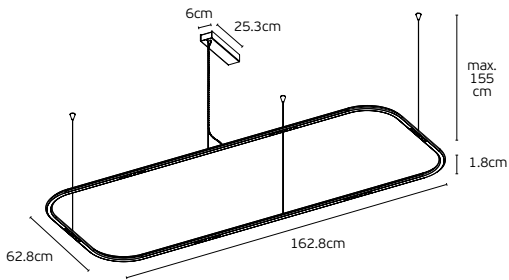

VK/04715/PE/.../163

Code	Model		Box
71164-246721	VK/04715/PE/D/GDB/W/163	●● Gold/Black. 3000K. 38W. 6x338lm.	1pc
71164-247721	VK/04715/PE/D/B/W/163	● Black. 3000K. 38W. 6x338lm.	1pc

Details

Material **Aluminium**
Voltage **AC200-240V**
Beam angle **36°**
Type of Led **Brigelix 3030**
Location **Ceiling**

Working temperature **< 45°C**
Lifetime **50.000hrs**
Dimmable **Yes, Triac Dimmable**
CRI **>90**

3 years guarantee

IP20