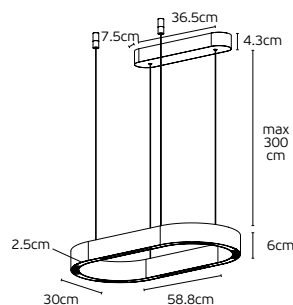

VK/04690/PE/.../60

Code	Model
71164-108776	VK/04690/PE/D/CG/W/60
71164-109776	VK/04690/PE/D/B/W/60

- Champagne Gold. 3000K. 60W. 4310lm.
- Black. 3000K. 60W. 4310lm.

Box
1pc
1pc

Details

Material **Aluminum+silicone**
Voltage **AC220-240V**
Beam angle **Up80° Down45°**
Type of Led **TOYONIA SMD**
Driver **Anway**
Location **Ceiling**

Working temperature **-20°C → 45°C**
Lifetime **50.000hrs**
Clicks **20.000**
Dimmable **Yes, Triac Dimmable**
CRI **>90**
Guarantee **2 Years**