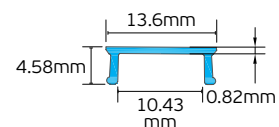

Ledstrips Profiles Corner IP20

Ledstrips accessories

Covers

VK/K28

Code
75165-317806

Model
VK/K28/CL

Box
100pcs

○ Clear PC cover. Cover 2m for profile VK/28

75165-318806

VK/K28/W

100pcs

○ Opal PC cover. Cover 2m for profile VK/28

Details
Available 2m. Material PC.