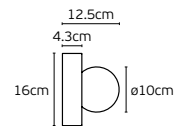

Tori

VK/03351/WA/A/16

VK/03351/WA/GR/16

VK/03351/WA

Code
71164-019807
71164-020807

Model
VK/03351/WA/A/16
VK/03351/WA/GR/16

- Honey+opal. G9. Max 8W (LED).
- Green+opal. G9. Max 8W (LED).

Box
1pc
1pc

Details

Voltage 220-240V.
Lampholder G9.
Beam Angle 120°.

Working temperature -45°C → 70°C
Material Metal base + opal glass.
Guarantee 2 Years.