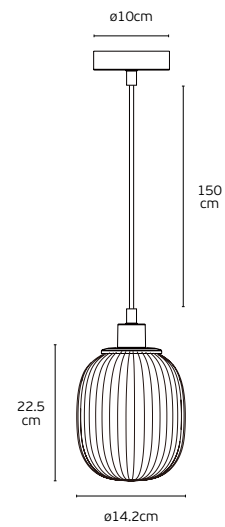

Pero

VK/03362/PE/BS

VK/03362/PE

Code
64174-005162

Model
VK/03362/PE/BS

● Matt Brass. G9. Max 8W (LED)

Box
1pc

Details

Material **Material Glass (lamp shade)**
+ Iron (base)
Lampholder **G9**
Max. Power LED lamp **8W**

Voltage **AC220-240V**
Location **Ceiling**
Working temperature **-25°C → 50°C**
CRI **>80**