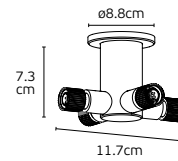

VK/04717

Code	Model	Box
71164-267721	VK/04717/CE/PST/3 ● Satin Gold. Surface mounted Connector - type T	30pcs

Details

Three-heads connector with male connector, Material **Aluminium**
used for module-to-module T connection

Code	Model	Box
71164-268721	VK/04717/CE/CONT/4 ● Satin Gold. Surface mounted Connector - type +	30pcs

Details

Four-heads connector with male connector, Material **Aluminium**
used for module to module + connection.