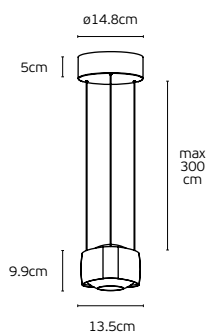

VK/04691/PE

Code	Model
71164-112776	VK/04691/PE/D/W/W
71164-113776	VK/04691/PE/D/B/W
71164-114776	VK/04691/PE/D/RGD/W

- White. 3000K. 20W. 1958lm.
- Black. 3000K. 20W. 1958lm.
- Rose Gold. 3000K. 20W. 1958lm.

Box
1pc
1pc
1pc

Details

Material **Aluminum+glass**
Voltage **AC220-240V**
Beam angle **Up70° Down45°**
Type of Led **Bridgelux COB**
Driver **KGP**
Location **Ceiling**

Working temperature **-20°C → 45°C**
Lifetime **50.000hrs**
Clicks **20.000**
Dimmable **Yes, Triac Dimmable**
CRI **>90**
Guarantee **2 Years**

IP20