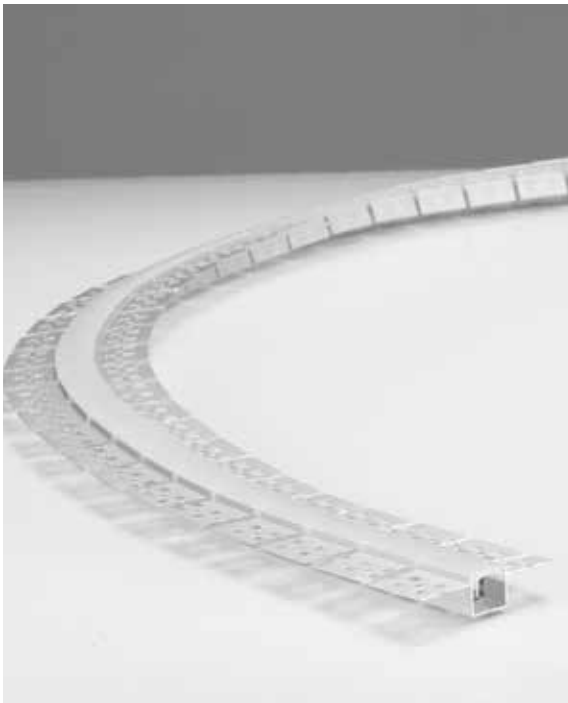

Ledstrips Profiles Trimless IP20

Ledstrips accessories

Profile

VK/32 Aluminium Profile Trimless T FLEX

Code
75165-332806

Model
VK/32/AL/W/FLEX
● Silver. Aluminium profile 2m with
2m white silicone cover.

Box
100pcs

Details

Use **Recessed trimless**. Length 2m + 2 end cups. Working temperature -20°C → 40°C.
Material **Aluminium**.