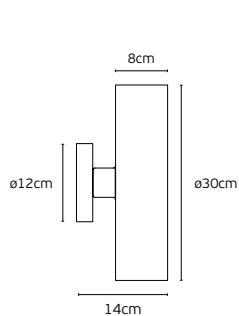

VK/03349/WA

Code
64174-018775
64174-019775

Model
VK/03349/WA/WW/30
VK/03349/WA/WW/40

- Walnut wood. E27. Max 20W (LED).
- Walnut wood. E27. Max 20W (LED).

Box
1pc
1pc

Details

Voltage 240V.
Lampholder E27.

Location Wall
Material Walnut wood, metal base.