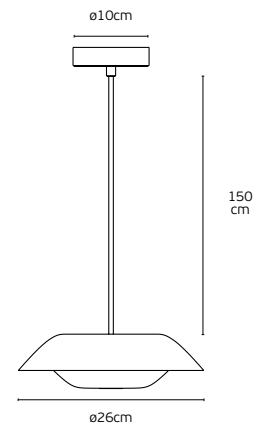

Mira

VK/04714/PE/BS/WW

VK/04714/PE

Code
64174-002162

Model
VK/04714/PE/BS/WW

● Matt Brass. 2700K. 8W. 800lm.

Box
1pc

Details

Material **iron+glass**
Voltage **AC220-240V**
Type of Led **Cree COB**
Beam Angle **25°**
Location **Ceiling**

Working temperature **-25°C → 40°C**
Lifetime **25.000hrs**
Dimmable **No**
CRI **>80**
Guarantee **2 Years**

IP20