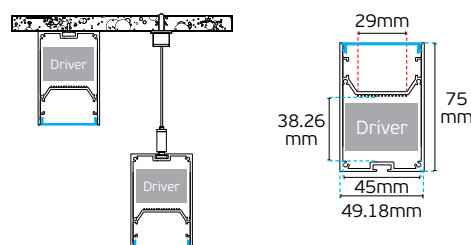

Accessories included

End cups, buckles & pc cover