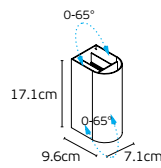

VK/02270

Code
75169-365695
75169-366695
75169-367695

Model
VK/02270/W/W
VK/02270/RB/W
VK/02270/AN/W

- Sand White. 3000K. 331lm. 2x6W. CRI>90.
- Rust Brown. 3000K. 331lm. 2x6W. CRI>90.
- Anthracite. 3000K. 331lm. 2x6W. CRI>90.

Box
20pcs
20pcs
20pcs

Details

Voltage 220-240V.
Type of Led Sanan.
Lifetime 50.000hrs.
Clicks 10.000

Dimmable No.
Working temperature -20°C→60°C.
Material Aluminum.
Location Outdoor wall.

3 years guarantee

IP65