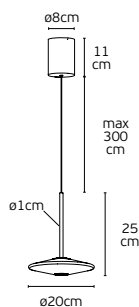

VK/04696/PE/D/GR/W

VK/04696/PE

Code	Model
71164-117776	VK/04696/PE/D/W/W
71164-118776	VK/04696/PE/D/GR/W
71164-119776	VK/04696/PE/D/OR/W

- White. 3000K. 10W. 823lm.
- Green. 3000K. 10W. 823lm.
- Orange. 3000K. 10W. 823lm.

Box
1pc
1pc
1pc

Details

Material **Glass+Aluminum**
Voltage **AC220-240V**
Beam angle **36°**
Type of Led **Brigelux COB**
Driver **KGP**
Location **Ceiling**

Working temperature **-20°C → 45°C**
Lifetime **50.000hrs**
Clicks **20.000**
Dimmable **Yes, triac dimmable**
CRI **>90**
Guarantee **2 Years**

IP20