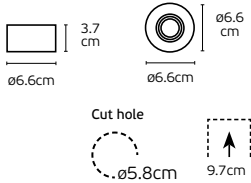

VK/03332

Code
64173-132121

Model
VK/03332/W
○ White. GU5.3/MR11. Fixed.

Box
100pcs

64173-133121

VK/03332/B
● Black. GU5.3/MR11. Fixed.

100pcs