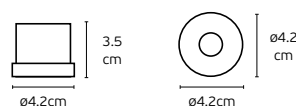

VK/04146, VK/04222

Code	Model	Box
64171-058738	VK/04146/W/W ○ White. 3000K. 160lm. 3W. 15°. CRI>80	200pcs
64171-057738	VK/04146/B/W ● Black. 3000K. 160lm. 3W. 15°. CRI>80	200pcs
64174-038721	VK/04222/W/W ○ White matt. 3000K. 241lm. 2W. 25°. CRI>90	50pcs
64174-256721 new	VK/04222/B/W ● Black matt. 3000K. 241lm. 2W. 25°. CRI>90	50pcs

Details

VK/04146: AC 220-240V
Driver 350mA (Included).
VK/04222: 100-240V
driver (included)
Type of Led CREE.

Lifetime 17.500hrs, 30.000hrs.
Clicks 15.000, 20.000.
Working temperature -25°C ~ 40°C.
Material Aluminium.
Guarantee 2 years, 3 years (VK/04222/W/W).