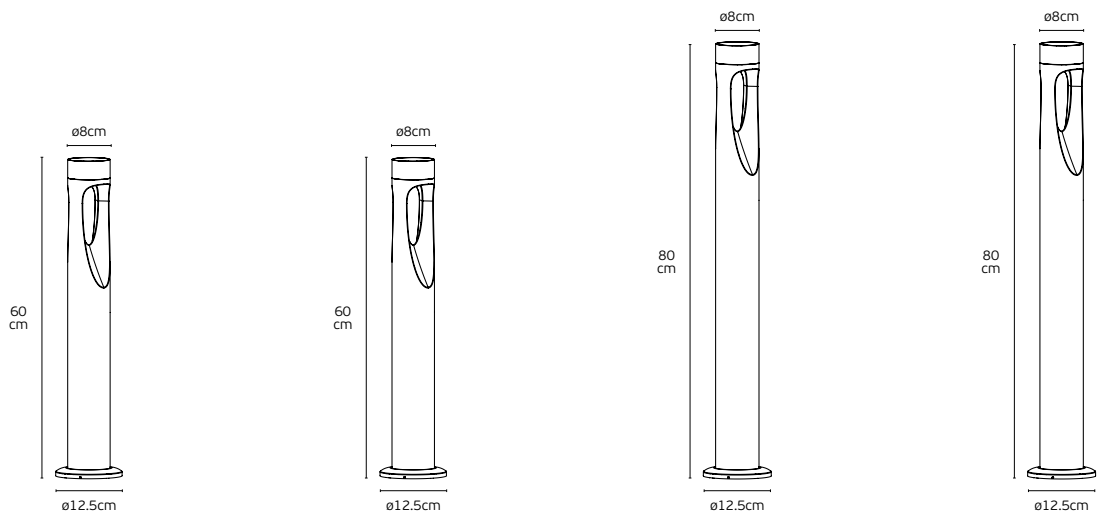

VK/02275/60, VK/02275/80

Code 75169-386695 75169-387695	Model VK/02275/RB/W/60 VK/02275/AN/W/60	● Rust Brown. 3000K. 253lm. 6W. 142°. CRI>90. ● Anthracite. 3000K. 253lm. 6W. 142°. CRI>90.	Box 8pcs 8pcs
75169-388695 75169-389695	VK/02275/RB/W/80 VK/02275/AN/W/80	● Rust Brown. 3000K. 259lm. 6W. 142°. CRI>90. ● Anthracite. 3000K. 259lm. 6W. 142°. CRI>90.	8pcs 8pcs

Details

Voltage 220-240V.
Type of Led CREE.
Lifetime 50.000hrs.
Clicks 10.000

Dimmable No.
Working temperature -20°C→60°C.
Material Aluminum.
Location Outdoor ground.

3 years guarantee

IP65