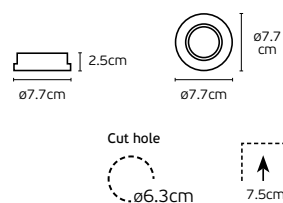

### Details

Included lampholder GU10.  
Match also with: lamps GU10/50,

Par16 (max 12W LED). Modules 50.  
Material Die cast aluminium.

Eve