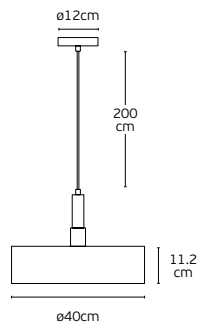

VK/03349/PE

Code
64174-017775

Model
VK/03349/PE/WW/40

● Walnut wood. E27. Max 20W (LED)

Box
1pc

Details

Voltage **240V**.
Lampholder **E27**.
Working temperature **-20°C ~ 40°C**.
Location **Ceiling**

Cable **2m**
Material **Walnut wood**,
fabric cable, metal canopy.