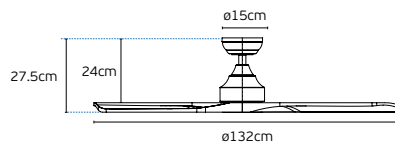

VK/04679/AIR/B

VK/04679/AIR

Code
77161-484777

Model
VK/04679/AIR/B

● Black. DC60W (moter). RPM 70-140.

Box
1pc

Details

Voltage AC100-240V, DC60W.
Material Iron & ABS (3pcs blades).
Location Ceiling.

Included Remote control & wall control.
IP Rating IP20.

3 years guarantee

Remote control &
Wall control Included

IP20