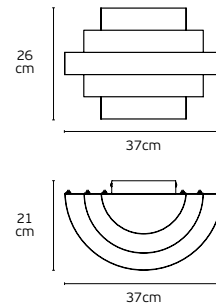

Dimmable

VK/04688/WA

Code
75169-301108
75169-302108

Model
VK/04688/WA/D/BG/W
VK/04688/WA/D/B/W

● Beige. 3000K. 1.200lm. 11W. CRI>80
● Black. 3000K. 1.200lm. 11W. CRI>80

Box
1pc
1pc

Details

Input voltage AC220-240V
Beam Angle 180°.
Dimmable Yes, 3-step dimmable
Type of Led SMD

Lifetime 30.000hrs.
Working temperature -20°C → 40°C
Material Iron.
Guarantee 2 Years.