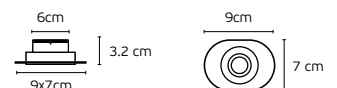

### Details

Included lampholder GU10.  
Match also with: lamps GU10/50,

Par16 (max 12W LED). Modules 50.  
Material Aluminium.