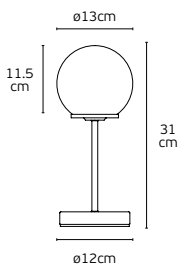

VK/03364/TL

Code
61171-005162

Model
VK/03364/TL/BS

● Matt Brass. G9. Max 8W (LED)

Box
1pc

Details

Material **Material Glass (lamp shade)
+ Iron (base)**
Lampholder **G9**
Max. Power LED lamp **8W**
Voltage **AC220-240V**

Location **Table**
Working temperature **-25°C → 50°C**
CRI>80
On/Off switch on plug cable.