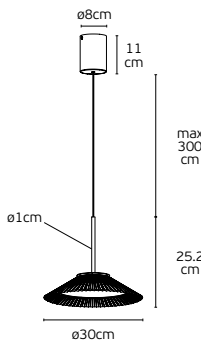

VK/04693/PE

Code
71164-115776
71164-116776

Model
VK/04693/PE/D/CG/W
VK/04693/PE/D/B/W

● Champagne Gold. 3000K. 18W. 1833lm.
● Black. 3000K. 18W. 1833lm.

Box
1pc
1pc

Details

Material Aluminium+PC
Voltage AC220-240V
Beam angle 85°
Type of Led Bridgelux
Driver KGP
Location Ceiling

Working temperature -20°C → 45°C
Lifetime 50.000hrs
Clicks 20.000
Dimmable Yes, triac dimmable
CRI>90
Guarantee 2 Years