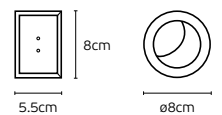

Details

Included lampholder GU10. Match also with: lamps GU10/50, Par16 (max 12W LED).
Modules 50. Material Gypsum. Possibility to paint.

IP20.