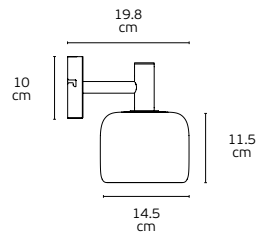

VK/03370/WA

Code
64174-008162

Model
VK/03370/WA/BS

● Matt Brass. E14. Max 9W (LED)

Box
1pc

Details

Material **Material Glass (lamp shade)
+ Iron (base)**
Lampholder **E14**
Max. Power LED lamp **9W**

Voltage **AC220-240V**
Location **Wall**
Working temperature **-25°C → 50°C**
CRI **>80**