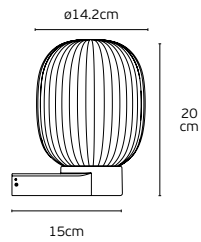

VK/03365/WA

Code
64174-003162

Model
VK/03365/WA/BS

● Matt Brass. G9. Max 8W (LED)

Box
1pc

Details

Material **Material Glass (lamp shade)**
+ Iron (base)
Lampholder **G9**
Max. Power LED lamp **8W**

Voltage **AC220-240V**
Location **Wall**
Working temperature **-25°C → 50°C**
CRI **>80**

IP20