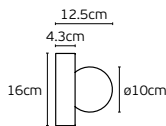

Tori

VK/03351/WA/A/16

VK/03351/WA/GR/16

VK/03351/WA

Code
71164-019807
71164-020807

Model
VK/03351/WA/A/16
VK/03351/WA/GR/16

- Honey+opal. G9. Max 8W (LED).
- Green+opal. G9. Max 8W (LED).

Box
1pc
1pc

Details

Voltage 220-240V.
Lampholder G9.
Beam Angle 120°.

Working temperature -45°C → 70°C
Material Metal base + opal glass.
Guarantee 2 Years.