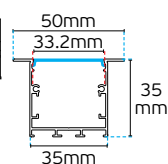

Accessories included

End cups & pc cover