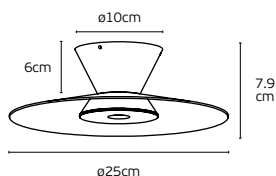

VK/04701/CE

Code
71164-131776

Model
VK/04701/CE/D/B-G/W

● ● Black/Champagne Gold. 3000K. 10W. 1002lm.

Box
1pc

Details

Material **Aluminum**
Voltage **AC220-240V**
Beam angle **45°**
Type of Led **Cree+Edison+Sanan**
Driver **KGP**
Location **Ceiling**

Working temperature **-20°C → 45°C**
Lifetime **50.000hrs**
Clicks **20.000**
Dimmable **Yes, triac dimmable**
CRI **>90**
Guarantee **2 Years**

IP20