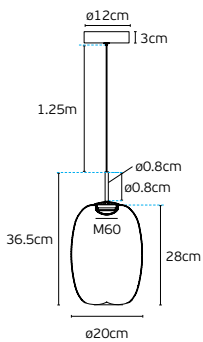

VK/04687/PE/B-SG/W/20

VK/04687/PE

Code	Model	Color	Box
71164-017807	VK/04687/PE/B-SG/W/20	● Black+smoky grey. 3000K. 8W. 911lm. ø20cm	50pcs
71164-016807	VK/04687/PE/B-SG/W/24	● Black+smoky grey. 3000K. 8W. 911lm. ø24cm	50pcs
71164-015807	VK/04687/PE/B-SG/W/28	● Black+smoky grey. 3000K. 8W. 911lm. ø28cm	50pcs

Details

Material **Metal canopy + glass**
Voltage **AC220-240V**
Beam angle **120°**
Driver **Eaglerise**
Location **Ceiling**

Working temperature **-45°C → 70°C**
Lifetime **25.000hrs**
Dimmable **No**
CRI **>80**

3 years guarantee

IP20