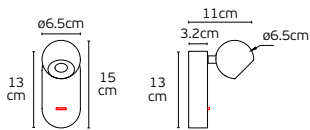

VK/04732/WA

Code	Model
64171-289727	VK/04732/WA/W/W
64171-288727	VK/04732/WA/B/W
64171-290727	VK/04732/WA/GD/W

- **White.** 3000K. 468lm. 5.6W. CRI>90
- **Black.** 3000K. 468lm. 5.6W. CRI>90
- **Gold.** 3000K. 468lm. 5.6W. CRI>90

Box
20pcs
20pcs
20pcs

Details

Material **Aluminium**
Lighting source **Cree COB**
Driver **Eaglerise**
Voltage **AC220-240V**
Location **Wall**

Beam angle **25°**
Working temperature **-20°C - 50°C**
Lifetime **50.000hrs**
Clicks **40.000**
Dimmable **No**

3 years guarantee

IP20