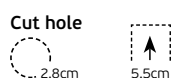

Recessed Dark downlights Led

Oro

VK/04146/W

VK/04222/B

VK/04146, VK/04222

Code	Model	Box
64171-058738	VK/04146/W/W ○ White. 3000K. 160lm. 3W. 15°. CRI>80	200pcs
64171-057738	VK/04146/B/W ● Black. 3000K. 160lm. 3W. 15°. CRI>80	200pcs
64174-038721	VK/04222/W/W ○ White matt. 3000K. 241lm. 2W. 25°. CRI>90	50pcs
64174-256721 new	VK/04222/B/W ● Black matt. 3000K. 241lm. 2W. 25°. CRI>90	50pcs

Details

VK/04146: AC 220-240V
Driver 350mA (Included).
VK/04222: 100-240V
driver (included)
Type of Led CREE.

Lifetime 17.500hrs, 30.000hrs.
Clicks 15.000, 20.000.
Working temperature -25°C ~ 40°C.
Material Aluminium.
Guarantee 2 years, 3 years (VK/04222/W/W).