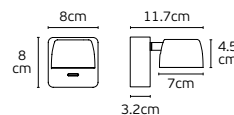

VK/04735/WA

Code
64171-296727
64171-295727
64171-297727

Model
VK/04735/WA/W/W
VK/04735/WA/B/W
VK/04735/WA/GD/W

○ **White.** 3000K. 443lm. 5.8W. CRI>90
● **Black.** 3000K. 443lm. 5.8W. CRI>90
● **Gold.** 3000K. 443lm. 5.8W. CRI>90

Box
20pcs
20pcs
20pcs

Details

Material **Aluminium**
Lighting source **Cree COB**
Driver **Eaglerise**
Voltage **AC220-240V**
Location **Wall**

Beam angle **25°**
Working temperature **-20°C - 50°C**
Lifetime **50.000hrs**
Dimmable **No**

3 years guarantee

IP20