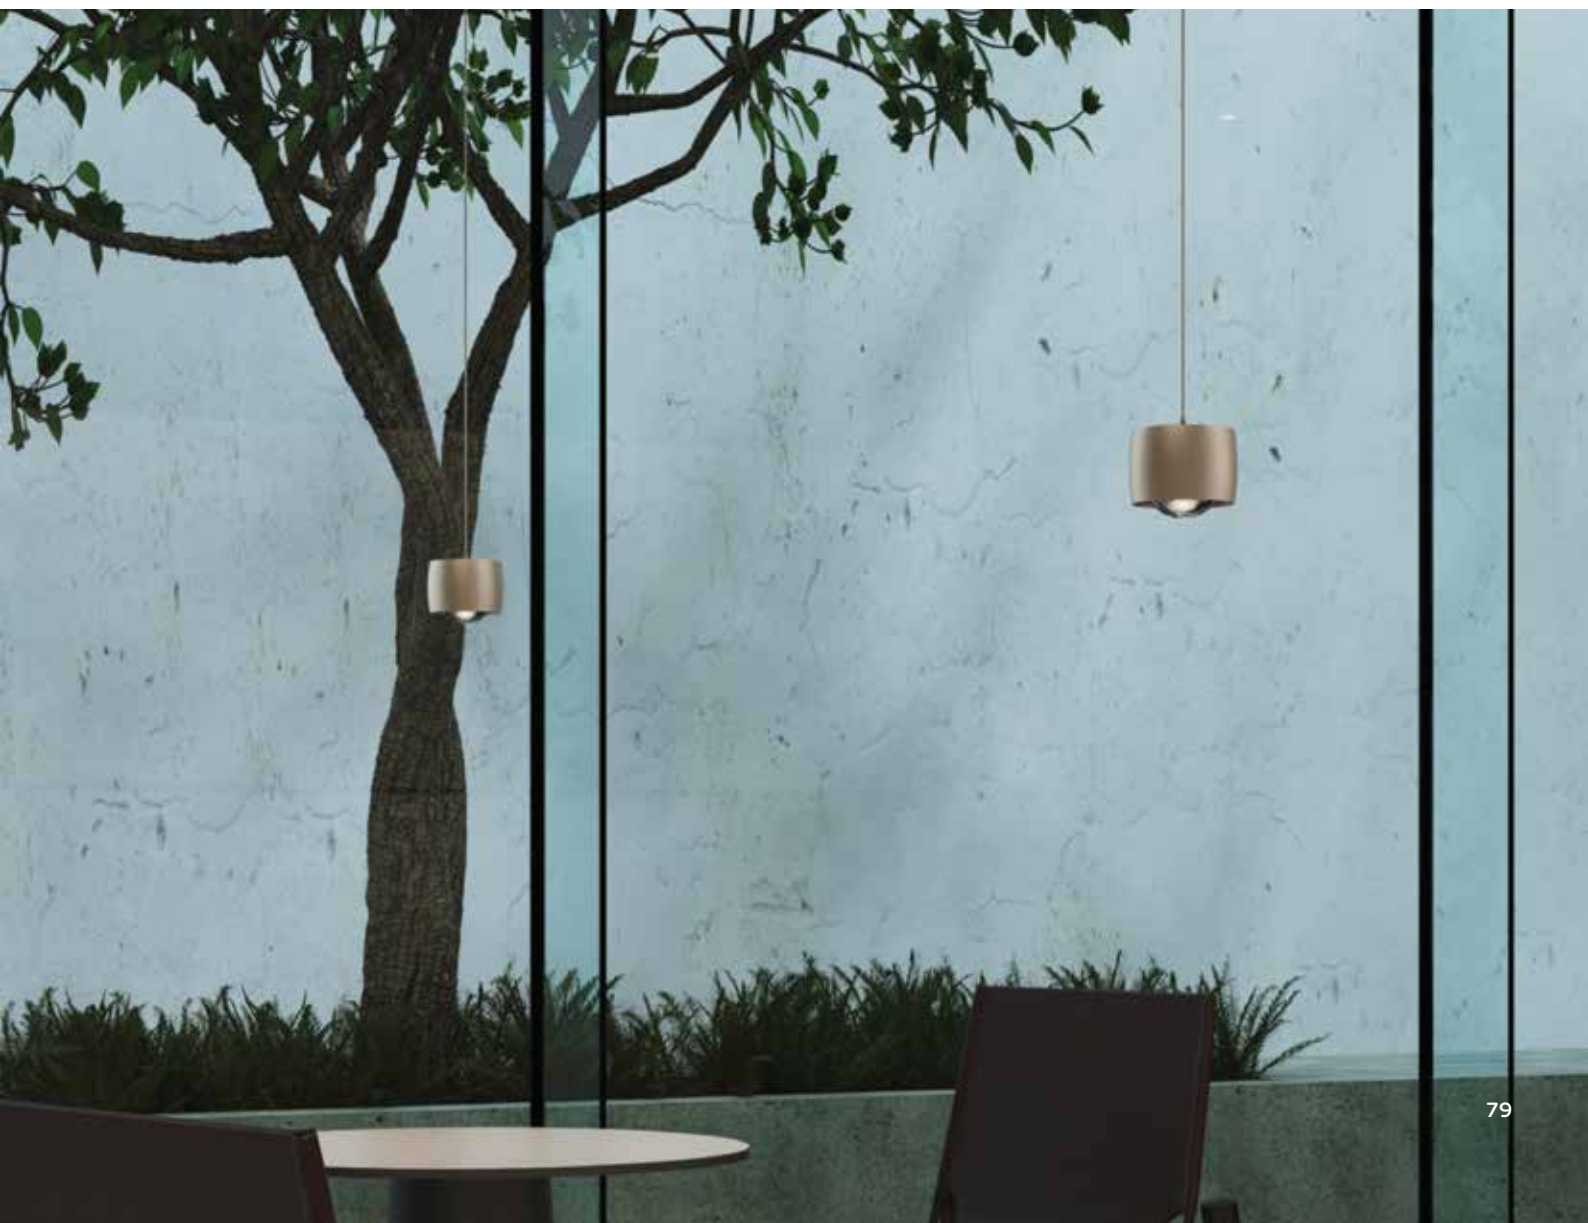

Accessories - Ceiling Canopy for LED Pendant Light

VK/04698/CAN

Code
71164-121776
71164-123776
71164-125776
71164-127776

Model
VK/04698/CAN/BS
VK/04698/CAN/CG
VK/04698/CAN/RGD
VK/04698/CAN/B

- Bronze.
- Champagne gold.
- Rose gold.
- Black.

Box
1pc
1pc
1pc
1pc

Details

Material **Metal**
Ceiling Canopy for LED Pendant Light