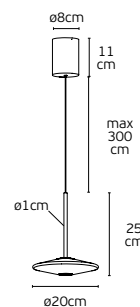

VK/04696/PE/D/OR/W

VK/04696/PE

Code	Model
71164-117776	VK/04696/PE/D/W/W
71164-118776	VK/04696/PE/D/GR/W
71164-119776	VK/04696/PE/D/OR/W

- White. 3000K. 10W. 823lm.
- Green. 3000K. 10W. 823lm.
- Orange. 3000K. 10W. 823lm.

Box
1pc
1pc
1pc

Details

Material **Glass+Aluminum**
Voltage **AC220-240V**
Beam angle **36°**
Type of Led **Brigelux COB**
Driver **KGP**
Location **Ceiling**

Working temperature **-20°C → 45°C**
Lifetime **50.000hrs**
Clicks **20.000**
Dimmable **Yes, triac dimmable**
CRI **>90**
Guarantee **2 Years**

IP20