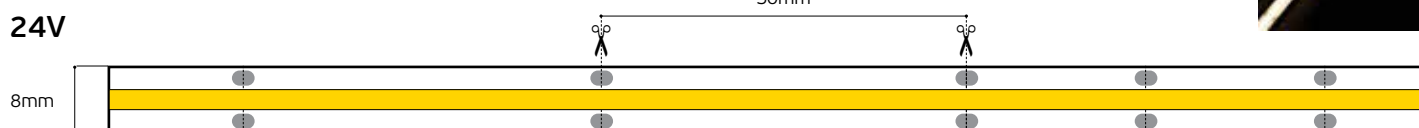

Ledstrips COB CRI>90. IP20/IP65.

Ledstrips CRI>90 Collection

480Led/m. 10W/m.

VK/24/COB/480, VK/24/COBW/480 24V

Code	Model	Voltage	IP	Kelvin	Lumen/m	CRI	Watt/m	Box
78001-696126	VK/24/COB/927/480	24V	IP20	2700K	1000lm/m	CRI>90	10W/m	5m/roll
78001-697126	VK/24/COB/930/480	24V	IP20	3000K	1050lm/m	CRI>90	10W/m	5m/roll
78001-698126	VK/24/COB/940/480	24V	IP20	4000K	1100lm/m	CRI>90	10W/m	5m/roll
78001-699126	VK/24/COB/965/480	24V	IP20	6500K	1150lm/m	CRI>90	10W/m	5m/roll
78001-700126	VK/24/COBW/927/480	24V	IP65	2700K	1000lm/m	CRI>90	10W/m	5m/roll
78001-701126	VK/24/COBW/930/480	24V	IP65	3000K	1050lm/m	CRI>90	10W/m	5m/roll
78001-702126	VK/24/COBW/940/480	24V	IP65	4000K	1100lm/m	CRI>90	10W/m	5m/roll
78001-703126	VK/24/COBW/965/480	24V	IP65	6500K	1150lm/m	CRI>90	10W/m	5m/roll

Details

Led type COB 480. Led qty 480pcs/m. CRI>90. Tape on back 3M. Working temperature -40°C → 80°C. Storage temperature -25°C → 60°C.

IP20/IP65. 5 years guarantee