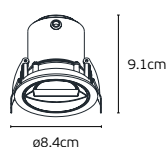

VK/04720, VK/04721

Code	Model	Box
64174-261721	VK/04720/W/W ○ Sand White. 3000K. 520lm. 12W. CRI>90	20pcs
64174-262721	VK/04720/W/C ○ Sand White. 4000K. 552lm. 12W. CRI>90	20pcs
64174-263721	VK/04720/B/W ● Sand Black. 3000K. 520lm. 12W. CRI>90	20pcs
64174-264721	VK/04720/B/C ● Sand Black. 4000K. 552lm. 12W. CRI>90	20pcs
64174-265721	VK/04721/W/W ○ Sand White. 3000K. 666lm. 18W. CRI>90	20pcs
64174-266721	VK/04721/W/C ○ Sand White. 4000K. 761lm. 18W. CRI>90	20pcs
64174-267721	VK/04721/B/W ● Sand Black. 3000K. 666lm. 18W. CRI>90	20pcs
64174-268721	VK/04721/B/C ● Sand Black. 4000K. 761lm. 18W. CRI>90	20pcs

Details

Voltage VK/04720:
AC200-240V. DC25-40V
300mA.
VK/04721:
AC200-240V. DC25-40V
450mA.

Type of chip **Bridgelux**.
Beam angle 30°x50°.
Working temperature < 45°C.
Lifetime 50.000hrs.
Dimmable **NO**
Material Aluminium.

3 years guarantee

IP20.