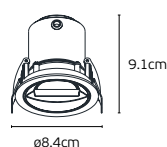

VK/04720, VK/04721

Code	Model	Box
64174-261721	VK/04720/W/W ○ Sand White. 3000K. 520lm. 12W. CRI>90	20pcs
64174-262721	VK/04720/W/C ○ Sand White. 4000K. 552lm. 12W. CRI>90	20pcs
64174-263721	VK/04720/B/W ● Sand Black. 3000K. 520lm. 12W. CRI>90	20pcs
64174-264721	VK/04720/B/C ● Sand Black. 4000K. 552lm. 12W. CRI>90	20pcs
64174-265721	VK/04721/W/W ○ Sand White. 3000K. 666lm. 18W. CRI>90	20pcs
64174-266721	VK/04721/W/C ○ Sand White. 4000K. 761lm. 18W. CRI>90	20pcs
64174-267721	VK/04721/B/W ● Sand Black. 3000K. 666lm. 18W. CRI>90	20pcs
64174-268721	VK/04721/B/C ● Sand Black. 4000K. 761lm. 18W. CRI>90	20pcs

Details

Voltage VK/04720:
AC200-240V. DC25-40V
300mA.
VK/04721:
AC200-240V. DC25-40V
450mA.

Type of chip **Bridgelux**.
Beam angle 30°x50°.
Working temperature < 45°C.
Lifetime 50.000hrs.
Dimmable **NO**
Material Aluminium.

3 years guarantee

IP20.