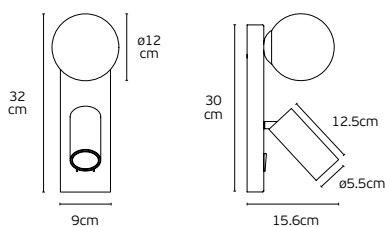

VK/03356/WA

Code
64174-048108

Model
VK/03356/WA/B

● Black. G9. Max 8W (LED) + GU10. Max 12W (LED)

Box
10pcs

Details

Material **iron+aluminium+glass**
Location **Wall**
Input voltage **AC220-240V**

Lampholders **GU10+G9**
Working temperature **-20°C - 40°C**
With 2 slim switches

IP20