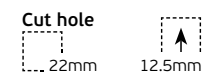

Details

Use **Recessed trimless**. Length 2m + 2 end cups. Working temperature -20°C → 40°C.
Material **Aluminium**.