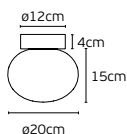

VK/04686/CE/W-W/W/30