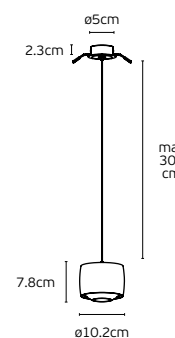

VK/04698/PE/D/B/W

VK/04698/PE

Code
71164-120776
71164-122776
71164-124776
71164-126776

Model
VK/04698/PE/D/BS/W
VK/04698/PE/D/CG/W
VK/04698/PE/D/RGD/W
VK/04698/PE/D/B/W

● **Bronze.** 3000K. 10W. 989lm.
● **Champagne gold.** 3000K. 10W. 989lm.
● **Rose gold.** 3000K. 10W. 989lm.
● **Black.** 3000K. 10W. 989lm.

Box
1pc
1pc
1pc
1pc

Details

Material **Aluminum+PC**
Voltage **AC220-240V**
Beam angle **45°**
Type of Led **Brigelux COB**
Driver **KGP**
Location **Ceiling**

Working temperature **-20°C → 45°C**
Lifetime **50.000hrs**
Clicks **20.000**
Dimmable **Yes, triac dimmable**
CRI **>90**
Guarantee **2 Years**

IP20