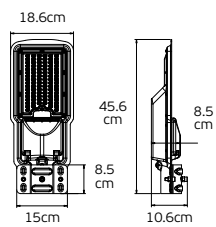

VK/02257/C, VK/02188/C, VK/02189/C

Code 63158-289140	Model VK/02257/C ● Grey. 60W. 8.400lm. 4000K. CRI Ra>80	Box 1pc
63158-286140	VK/02188/C ● Grey. 100W. 11.000lm. 4000K. CRI Ra>80	1pc
63158-287140	VK/02189/C ● Grey. 130W. 14.300lm. 4000K. 70°-140°	1pc

Details

Material **Aluminium**
Voltage **AC100-250V**
Beam Angle **70°-140°**
Type of Led **SMD 3030**

Hours **40.000hrs**
Working Temperature **-40°C → 50°C**
Clicks **100.000**
Guarantee **2 years**

IP66