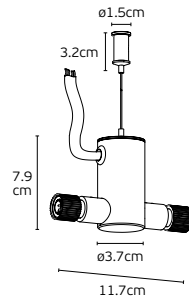

VK/04717

Code	Model	Box
71164-261721	VK/04717/CE/PSI/2 ● Satin Gold. Surface mounted power socket - type I	30pcs

71164-262721	VK/04717/PE/PSI/2 ● Satin Gold. Ceiling-mounted Power socket - type I	30pcs

Details

One end has a male connector, the other end does not. For closed designs with rounded corners.
Material **Aluminium**

71164-263721	VK/04717/CE/CONI/2 ● Satin Gold. Surface mounted Connector - type I	30pcs

Details

With male connectors on both ends, for direct connection between modules.
Material **Aluminium**