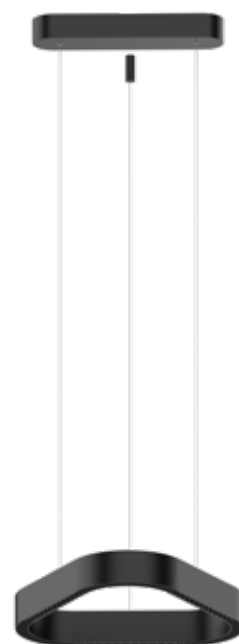

VK/04689/PE/D/B/W/40