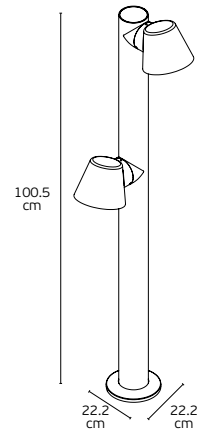

VK/02273/100/2

Code
75169-374695
75169-375695

Model
VK/02273/RB/W/100/2
VK/02273/AN/W/100/2

● **Rust Brown.** 3000K. 886lm. 2x12W. 70°. CRI>90.
● **Anthracite.** 3000K. 886lm. 2x12W. 70°. CRI>90.

Box
4pcs
4pcs

Details

Voltage 220-240V.
Type of Led PHILIPS.
Lifetime 50.000hrs.
Clicks 10.000

Dimmable No.
Working temperature -20°C→60°C.
Material Aluminum.
Location Outdoor Ground.

3 years guarantee

IP65