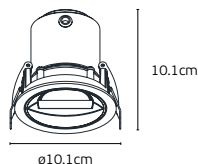

VK/04720, VK/04721

Code	Model	Box
64174-261721	VK/04720/W/W ○ Sand White. 3000K. 520lm. 12W. CRI>90	20pcs
64174-262721	VK/04720/W/C ○ Sand White. 4000K. 552lm. 12W. CRI>90	20pcs
64174-263721	VK/04720/B/W ● Sand Black. 3000K. 520lm. 12W. CRI>90	20pcs
64174-264721	VK/04720/B/C ● Sand Black. 4000K. 552lm. 12W. CRI>90	20pcs
64174-265721	VK/04721/W/W ○ Sand White. 3000K. 666lm. 18W. CRI>90	20pcs
64174-266721	VK/04721/W/C ○ Sand White. 4000K. 761lm. 18W. CRI>90	20pcs
64174-267721	VK/04721/B/W ● Sand Black. 3000K. 666lm. 18W. CRI>90	20pcs
64174-268721	VK/04721/B/C ● Sand Black. 4000K. 761lm. 18W. CRI>90	20pcs

Details

Voltage VK/04720:
AC200-240V. DC25-40V
300mA.
VK/04721:
AC200-240V. DC25-40V
450mA.

Type of chip **Bridgelux**.
Beam angle 30°x50°.
Working temperature < 45°C.
Lifetime 50.000hrs.
Dimmable **NO**
Material Aluminium.

3 years guarantee

IP20.