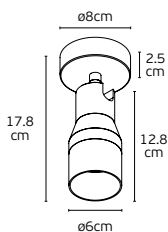

VK/03354/CE/B

VK/03354/CE/2/BG

VK/03354/CE
VK/03354/CE/2

Code
64174-040108
64174-041108

Model
VK/03354/CE/BG
VK/03354/CE/B

● Beige. GU10. Max. 12W. (LED).
● Black. GU10. Max. 12W. (LED).

Box
32pcs
32pcs

64174-042108
64174-043108

VK/03354/CE/2/BG
VK/03354/CE/2/B

● Beige. GU10x2. Max. 2x12W. (LED).
● Black. GU10x2. Max. 2x12W. (LED).

20pcs
20pcs

Details

Material **Iron+aluminium**
Location **Ceiling/Wall**
Input voltage **AC220-240V**

Lampholder **GU10**
Working temperature **-20°C - 40°C**