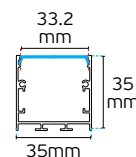

Accessories included

End cups & pc cover