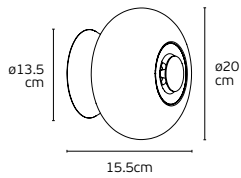

VK/04699/WA

Code
75169-020776
75169-021776

Model
VK/04699/WA/D/B/W
VK/04699/WA/D/CG/W

○● White/Black. 3000K. 9W. 932lm.
○● White/Champagne Gold. 3000K. 9W. 932lm.

Box
1pc
1pc

Details

Material **Glass+aluminum**
Voltage **AC220-240V**
Beam angle **120°**
Type of Led **SMD SANAN**
Driver **KGP**
Location **Wall**

Working temperature **-20°C → 45°C**
Lifetime **50.000hrs**
Clicks **20.000**
Dimmable **Yes, triac dimmable**
CRI **>90**
Guarantee **2 Years**