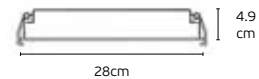

Details

Voltage 220-240V.
Material Aluminium,
PMMA lens.
Beam Angle 15°, 30°.

Type of Led Bridgelux SMD 3535.
Lifetime 50.000 hrs.
Working temperature < 45°C.
Dimmable No. Flicker free.

5 years guarantee

IP20.