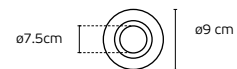

VK/03341

Code
64173-135121

Model
VK/03341/W
○ White. GU5.3. Fixed.

Box
100pcs