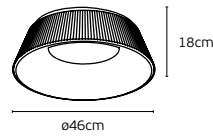

VK/04708/CE

Code
71164-005808
71164-006808

Model
VK/04708/CE/D/W/W
VK/04708/CE/D/B/W

○ White. 3000K. 30W. 1830lm.
● Black. 3000K. 30W. 1830lm.

Box
1pc
1pc

Details

Material **Metal + acrylic**
Voltage **AC220-240V**
Beam angle **120°**
Type of Led **SMD2835**
Driver **Eaglerise**
Location **Ceiling**

Working temperature **-20°C → 60°C**
Lifetime **50.000hrs**
Dimmable **Yes, triac dimmable**
CRI **>80**
Guarantee **2 Years**

IP20