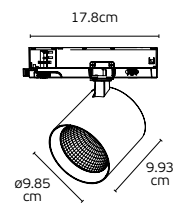

Details

Voltage **220-240V**.
Output voltage **DC24-42V**.
Type of chip **Bridgelux**.
Beam angle **36°**.
Clicks **25.000**.
Working temperature **-20°C → 45°C**.

Lifetime **50.000hrs**.
Dimmable **NO**.
CRI **CRI>90**.
Material **Die-casting aluminium**.
Adapter **KGP 4-wires**.

5 years guarantee

IP20