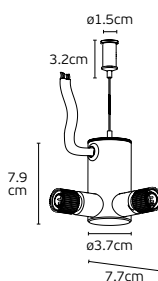

VK/04717/PE/PSL/2

VK/04717

Code 71164-264721	Model VK/04717/CE/PSL/2 ● Satin Gold. Surface mounted power socket - type L	Box 30pcs

71164-265721	VK/04717/PE/PSL/2 ● Satin Gold. Ceiling mounted power socket - type L	30pcs

Details

One end has a male connector, the other end does not. Used for right-angled, enclosed designs.

Material **Aluminium**

71164-266721	VK/04717/CE/CONL/2 ● Satin Gold. Surface mounted Connector - type L	30pcs

Details

With male connectors on both ends, used for module-to-module L connection.

Material **Aluminium**