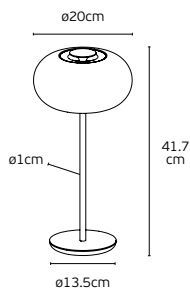

VK/04700

Code
75169-022776
75169-023776

Model
VK/04700/B/W
VK/04700/CG/W

● White/Black. 3000K. 10W. 1041lm.
● White/Champagne Gold. 3000K. 10W. 1041lm.

Box
1pc
1pc

Details

Material **Glass+Aluminum**
Voltage **AC220-240V**
Type of Led **SMD SANAN**
Driver **Xing Yuan**
Location **Table**
Working temperature **-20°C → 45°C**

Lifetime **50.000hrs**
Clicks **20.000**
Dimmable **No**
CRI **>90**
Guarantee **2 Years**
With **on/off switch**

IP20