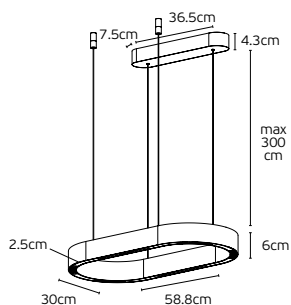

VK/04690/PE/.../60

Code	Model
71164-108776	VK/04690/PE/D/CG/W/60
71164-109776	VK/04690/PE/D/B/W/60

- Champagne Gold. 3000K. 60W. 4310lm.
- Black. 3000K. 60W. 4310lm.

Box
1pc
1pc

Details

Material **Aluminum+silicone**
Voltage **AC220-240V**
Beam angle **Up80° Down45°**
Type of Led **TOYONIA SMD**
Driver **Anway**
Location **Ceiling**

Working temperature **-20°C → 45°C**
Lifetime **50.000hrs**
Clicks **20.000**
Dimmable **Yes, Triac Dimmable**
CRI **>90**
Guarantee **2 Years**