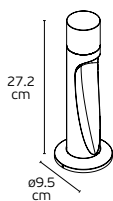

VK/02274/30

Code
75169-376695
75169-377695

Model
VK/02274/RB/W/30
VK/02274/AN/W/30

- Rust Brown. 3000K. 209lm. 6W. 120°. CRI>90.
- Anthracite. 3000K. 209lm. 6W. 120°. CRI>90.

Box
12pcs
12pcs

Details

Voltage 220-240V.
Type of Led CREE.
Lifetime 50.000hrs.
Clicks 10.000

Dimmable No.
Working temperature -20°C→60°C.
Material Aluminum.
Location Outdoor ground.

3 years guarantee

IP65