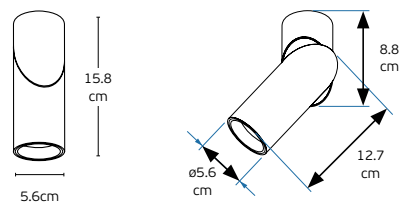

Details

Included lampholder GU10.
Match also with: lamps GU10/50, Par16 (max 12W LED).

Material Pure aluminium