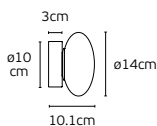

VK/04734/WA

Code
64171-293727
64171-294727

Model
VK/04734/WA/B/W
VK/04734/WA/W/W

● **Black.** 3000K. 5W. 323lm.
○ **White.** 3000K. 5W. 323lm.

Box
18pcs
18pcs

Details

Material **Aluminium + PC**
Voltage **AC220-240V**
Beam angle **120°**
Type of LED **Lumileds**
Driver **Eaglerise**

Location **Wall**
Working temperature **-20°C → 50°C**
Lifetime **50.000hrs**, Clicks **40.000**
Dimmable **No**
CRI **>80**

3 years guarantee

IP20