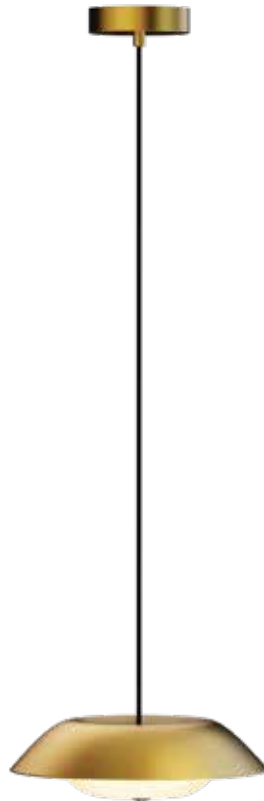

Mira

VK/04714/PE/BS/WW

VK/04714/PE

Code
64174-002162

Model
VK/04714/PE/BS/WW

● Matt Brass. 2700K. 8W. 800lm.

Box
1pc

Details

Material **iron+glass**
Voltage **AC220-240V**
Type of Led **Cree COB**
Beam Angle **25°**
Location **Ceiling**

Working temperature **-25°C → 40°C**
Lifetime **25.000hrs**
Dimmable **No**
CRI **>80**
Guarantee **2 Years**

IP20