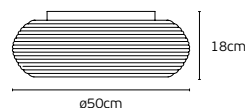

VK/04710/CE

Code	Model	Options	Box
71164-013808	VK/04710/CE/D/W/W/20	○ White/wood grain. 3000K. 12W. 840lm. ø20cm	1pc
71164-014808	VK/04710/CE/D/W/W/35	○ White/wood grain. 3000K. 30W. 2130lm. ø35cm	1pc
71164-015808	VK/04710/CE/D/W/W/50	○ White/wood grain. 3000K. 40W. 2880lm. ø50cm	1pc

Details

Material **Metal + PVC**
Voltage **AC220-240V**
Beam angle **120°**
Type of Led **SMD2835**
Driver **Eaglerise**
Location **Ceiling**

Working temperature **-20°C → 60°C**
Lifetime **50.000hrs**
Dimmable **Yes, triac dimmable**
CRI **>80**
Guarantee **2 Years**

IP20