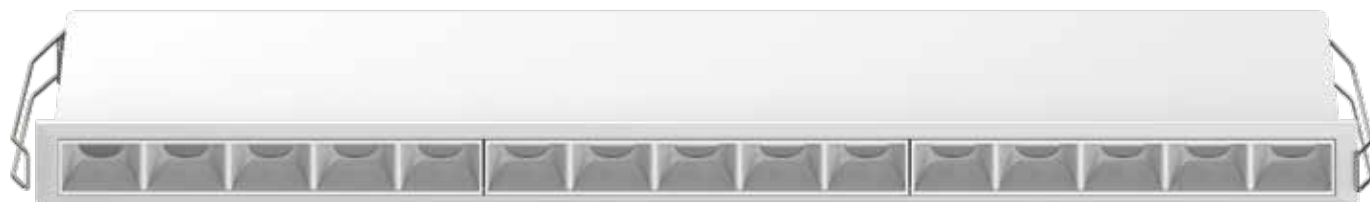

Square Dark downlights Led

Sero

VK/04618/15/W