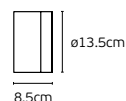

VK/04712/WA

Code
64174-004808
64174-005808
64174-006808

Model
VK/04712/WA/D/TR/W
VK/04712/WA/D/A/W
VK/04712/WA/D/SG/W

○ Transparent. 3000K. 5W. 195lm.
● Amber. 3000K. 5W. 195lm.
● Smoky grey. 3000K. 5W. 195lm.

Box
4pcs
4pcs
4pcs

Details

Material Aluminium + glass
Voltage AC220-240V
Beam angle 120°
Type of Led SMD2835
Driver Eaglerise
Location Wall

Working temperature -20°C → 60°C
Lifetime 50.000hrs
Dimmable Yes, triac dimmable
CRI>80
Guarantee 2 Years

IP20