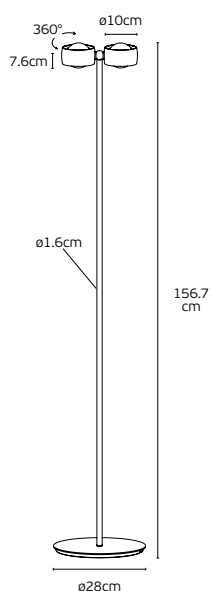

VK/04692/B/W