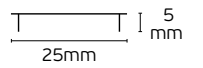

Details

Suitable for: VK/04R/AL, VK/04/AL, VK/06/AL.

Material Polycarbonate. Charged per meter. Available 2m.