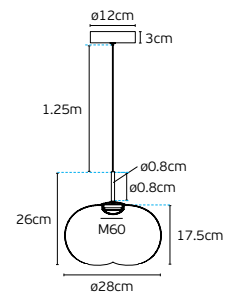

VK/04687/PE/B-SG/W/28

VK/04687/PE

Code	Model	Color	Box
71164-017807	VK/04687/PE/B-SG/W/20	● Black+smoky grey. 3000K. 8W. 911lm. ø20cm	50pcs
71164-016807	VK/04687/PE/B-SG/W/24	● Black+smoky grey. 3000K. 8W. 911lm. ø24cm	50pcs
71164-015807	VK/04687/PE/B-SG/W/28	● Black+smoky grey. 3000K. 8W. 911lm. ø28cm	50pcs

Details

Material **Metal canopy + glass**
Voltage **AC220-240V**
Beam angle **120°**
Driver **Eaglerise**
Location **Ceiling**

Working temperature **-45°C → 70°C**
Lifetime **25.000hrs**
Dimmable **No**
CRI **>80**

3 years guarantee

IP20