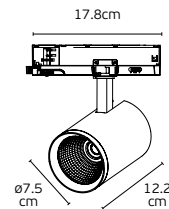

Led Track Light CCT+Multi watt (16-22 watt)

Mob

VK/04680/TR/B/36/CCT

VK/04680/TR/W/36/CCT

VK/04680/TR/.../36/CCT

Code 64174-287128	Model VK/04680/TR/W/36/CCT ○ White. 3000K+4000K+5000K. 2.037lm & 2.287lm & 2.480lm. (light source 3.024lm & 3.456lm & 3.348lm) 16W & 18W & 20W & 22W.	Box 20pcs
64174-288128	VK/04680/TR/B/36/CCT ● Black. 3000K+4000K+5000K. 2.037lm & 2.287lm & 2.480lm. (light source 3.024lm & 3.456lm & 3.348lm) 16W & 18W & 20W & 22W.	20pcs

Details

Voltage **220-240V**.
Output voltage **DC24-42V**.
Type of chip **Bridgelux**.
Beam angle **36°**.
Clicks **25.000**.
Working temperature **-20°C → 45°C**.

Lifetime **50.000hrs**.
Dimmable **NO**.
CRI **CRI>90**.
Material **Die-casting aluminium**.
Adapter **KGP 4-wires**.

5 years guarantee

IP20

VK/04680/REF

Code 64174-291128	Model VK/04680/REF/24 ● Silver. Metal. Reflector 24°.	Box 1pc
64174-292128	VK/04680/REF/60 ● Silver. Metal. Reflector 60°.	1pc

Details

Can be used to **VK/04680/TR**. Material **Metal**.