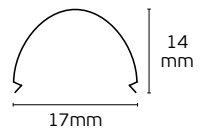

Details

Suitable for: VK/01/AL, VK/D1/AL, VK/03/SLIM/AL, VK/D2/AL, VK/02/AL.
Material Polycarbonate. Charged per meter. Available 2m.