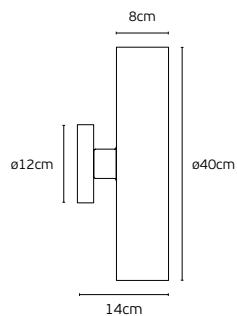

VK/03349/WA

Code
64174-018775
64174-019775

Model
VK/03349/WA/WW/30
VK/03349/WA/WW/40

- Walnut wood. E27. Max 20W (LED).
- Walnut wood. E27. Max 20W (LED).

Box
1pc
1pc

Details

Voltage 240V.
Lampholder E27.

Location Wall
Material Walnut wood, metal base.