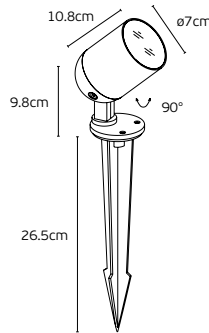

VK/02297, VK/02297/SPK

Code
75169-187721
75169-188721

Model
VK/02297/GR/WW
VK/02297/RB/WW

● Sand Green. 2700K. 857lm. 12W. CRI>90.
● Rust Brown. 2700K. 857lm. 12W. CRI>90.

Box
30pcs
30pcs

75169-189721
75169-190721

VK/02297/GR/WW/SPK
VK/02297/RB/WW/SPK

● Sand Green. 2700K. 857lm. 12W. CRI>90. **With spike.**
● Rust Brown. 2700K. 857lm. 12W. CRI>90. **With spike**

12pcs
12pcs

Details

Voltage **AC85-265V**
DC25-40V 300mA.
Type of Led **Bridgelux.**
Lifetime **50.000hrs.**
Beam angle **30°**

Dimmable No.
Working temperature **-20°C→45°C.**
Material **Aluminum.**
Location **Outdoor ground.**

3 years guarantee