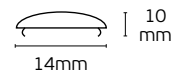

Details

Suitable for: VK/01/AL, VK/D1/AL, VK/03/SLIM/AL, VK/D2/AL, VK/02/AL. Material Polycarbonate. Charged per meter. Available 2m.