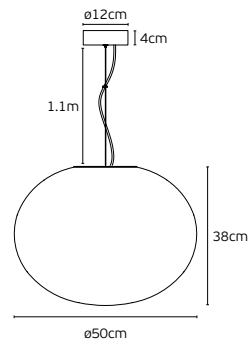

VK/04686/PE

Code	Model	Options	Box
71164-001807	VK/04686/PE/B-SG/W/20	● Black+smoky grey. 3000K. 5W. 574lm. ø20cm	50pcs
71164-002807	VK/04686/PE/W-W/W/20	○ White+opal. 3000K. 5W. 574lm. ø20cm	50pcs
71164-003807	VK/04686/PE/B-SG/W/30	● Black+smoky grey. 3000K. 8W. 872lm. ø30cm	50pcs
71164-004807	VK/04686/PE/W-W/W/30	○ White+opal. 3000K. 8W. 872lm. ø30cm	50pcs
71164-005807	VK/04686/PE/B-SG/W/40	● Black+smoky grey. 3000K. 11W. 1.176lm. ø40cm	50pcs
71164-006807	VK/04686/PE/W-W/W/40	○ White+opal. 3000K. 11W. 1.176lm. ø40cm	50pcs
71164-007807	VK/04686/PE/B-SG/W/50	● Black+smoky grey. 3000K. 15W. 1.677lm. ø50cm	50pcs
71164-008807	VK/04686/PE/W-W/W/50	○ White+opal. 3000K. 15W. 1.677lm. ø50cm	50pcs

Details

Material **Metal canopy + glass**
Voltage **AC220-240V**
Beam angle **120°**
Driver **Eaglerise**
Location **Ceiling**

Working temperature **-45°C → 70°C**
Lifetime **25.000hrs**
Dimmable **No**
CRI **>80**

3 years guarantee

IP20