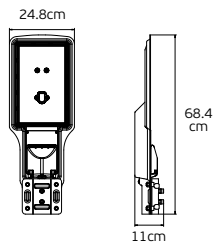

VK/02265/C