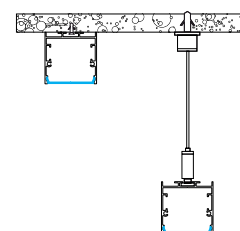

Accessories included

End cups & pc cover