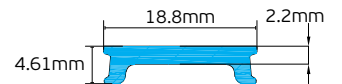

Covers

VK/K09

Code
75165-309264

Model
VK/K09/W

Box
100pcs

○ Opal PC cover. Cover 2m for profile VK/09.

Details
Available 2m. Material PC.

VK/K10

Code
75165-310264

Model
VK/K10/W

Box
100pcs

○ Opal PC cover. Cover 2m for profile VK/10.

Details
Available 2m. Material PC.