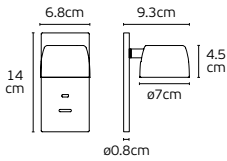

VK/04735/WA/USB

Code
64171-299727
64171-298727
64171-300727

Model
VK/04735/WA/W/W/USB
VK/04735/WA/B/W/USB
VK/04735/WA/GD/W/USB

○ **White**. 3000K. 443lm. 5.8W. CRI>90. USB
● **Black**. 3000K. 443lm. 5.8W. CRI>90. USB
● **Gold**. 3000K. 443lm. 5.8W. CRI>90. USB

Box
20pcs
20pcs
20pcs

Details

Material **Aluminium**
Lighting source **Cree COB**
Driver **Eaglerise**
Voltage **AC220-240V**
Location **Wall**

Beam angle **25°**
Working temperature **-20°C - 50°C**
Lifetime **50.000hrs**, Clicks **40.000**
Dimmable **No**
Contains a **USB port**

3 years guarantee

IP20