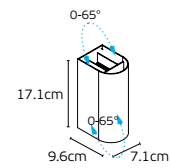

VK/02270

Code
75169-365695
75169-366695
75169-367695

Model
VK/02270/W/W
VK/02270/RB/W
VK/02270/AN/W

- Sand White. 3000K. 331lm. 2x6W. CRI>90.
- Rust Brown. 3000K. 331lm. 2x6W. CRI>90.
- Anthracite. 3000K. 331lm. 2x6W. CRI>90.

Box
20pcs
20pcs
20pcs

Details

Voltage 220-240V.
Type of Led Sanan.
Lifetime 50.000hrs.
Clicks 10.000

Dimmable No.
Working temperature -20°C→60°C.
Material Aluminum.
Location Outdoor wall.

3 years guarantee

IP65