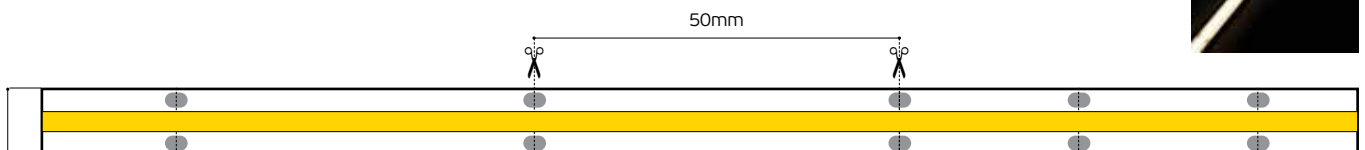

H2.1mm

IP20

H2.5mm

IP65

408