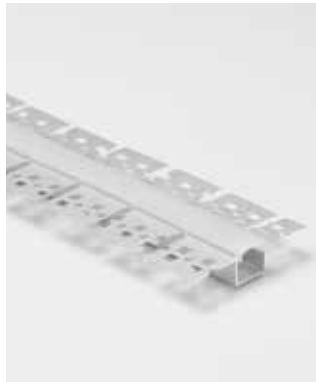

Ledstrips Profiles Trimless IP20

Ledstrips accessories

Profile

VK/32 Aluminium Profile Trimless T FLEX

Code
75165-332806

Model
VK/32/AL/W/FLEX
● Silver. Aluminium profile 2m with
2m white silicone cover.

Box
100pcs

Details

Use **Recessed trimless**. Length 2m + 2 end cups. Working temperature -20°C → 40°C.
Material **Aluminium**.