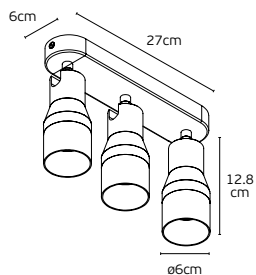

VK/03354/CE/3

Code
64174-044108
64174-045108

Model
VK/03354/CE/3/BG
VK/03354/CE/3/B

● Beige. GU10x3. Max. 3x12W. (LED).
● Black. GU10x3. Max. 3x12W. (LED).

Box
20pcs
20pcs

Details

Material **Iron+aluminium**
Location **Ceiling/Wall**
Input voltage **AC220-240V**

Lampholder **GU10x3**
Working temperature **-20°C - 40°C**