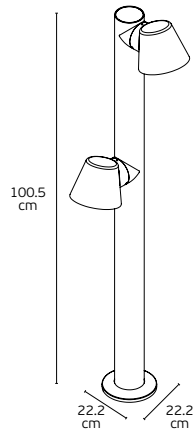

VK/02273/AN/W/100/2