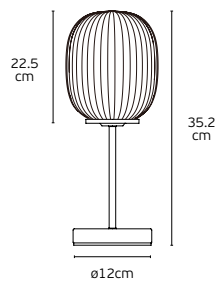

VK/03362/TL

Code
61171-003162

Model
VK/03362/TL/BS

● Matt Brass. G9. Max 8W (LED)

Box
1pc

Details

Material **Material Glass (lamp shade)**
+ Iron (base)
Lampholder **G9**
Max. Power LED lamp **8W**
Voltage **AC220-240V**

Location **Table**
Working temperature **-25°C → 50°C**
CRI>80
On/Off switch on plug cable.

IP20