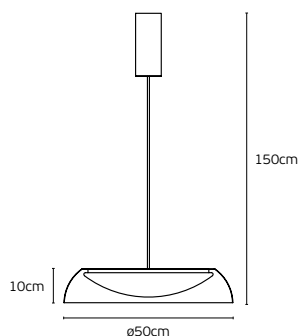

VK/04709/PE

Code
71164-011808
71164-012808

Model
VK/04709/PE/D/RB/W
VK/04709/PE/D/GD/W

● **Brown.** 3000K. 40W. 2440lm.
● **Gold.** 3000K. 40W. 2440lm.

Box
1pc
1pc

Details

Material **Aluminium + acrylic**
Voltage **AC220-240V**
Beam angle **120°**
Type of Led **SMD2835**
Driver **Eaglerise**
Location **Ceiling**

Working temperature **-20°C → 60°C**
Lifetime **50.000hrs**
Dimmable **Yes, Triac Dimmable**
CRI **>80**
Guarantee **2 Years**

IP20