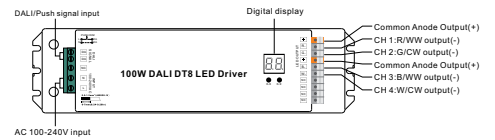

Details

Voltage 24VDC.
Output Max. 4.1A,
ch1+ch2+ch3+ch4=4.1A.
Vout 24V.
Pout 100W max.
PF >0.95.
Material Plastic.
Built-in Dali interface.