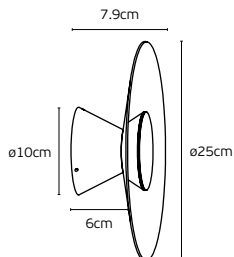

VK/O4701/WA

Code
71164-132776

Model
VK/O4701/WA/D/B-G/W

● Black/ Champagne Gold. 3000K. 8W. 1173lm.

Box
1pc

Details

Material **Aluminum**
Voltage **AC220-240V**
Beam angle **30°**
Type of Led **Cree+Edison+Sanan**
Driver **KGP**
Location **Wall**

Working temperature **-20°C → 45°C**
Lifetime **50.000hrs**
Clicks **20.000**
Dimmable **Yes, triac dimmable**
CRI **>90**
Guarantee **2 Years**

IP20