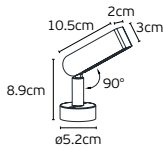

VK/04726, VK/04728

Code	Model		Box
75169-212721	VK/04726/G/W	● Sand Grey. 3000K. 226lm. 5W. CRI>90.	30pcs
75169-213721	VK/04726/G/W/SPK	● Sand Grey. 3000K. 226lm. 5W. CRI>90.	20pcs
75169-220721	VK/04728/G/W	● Sand Grey. 3000K. 239lm. 5W. CRI>90.	30pcs

Details

Voltage **VK/04726: DC 24V**
Voltage **VK/04728: AC100-240V**
DC 25-40V 200mA.
Type of Led Luminus MP-3030.
Lifetime **50.000hrs.**
Beam angle **24°**
Dimmable **No.**

Working temperature **-20°C→45°C.**
Material **Aluminum**
(VK/04726/G/W/SPK included spike).
Class III (VK/04726), I (VK/04728)
Location **Outdoor ground (VK/04726),**
Outdoor Wall (VK/04728)

3 years guarantee

IP65