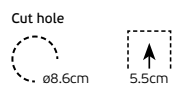

Recessed Gypsum Spots for GU10/PAR16

VK/09075/R

Code
64174-355131

Model
VK/09075/R
○ White. GU10. Fixed.

Box
24pcs

Details

Included lampholder GU10. Match also with: lamps GU10/50, Par16 (max 12W LED).
Modules 50. Material Gypsum. Possibility to paint.

IP20.