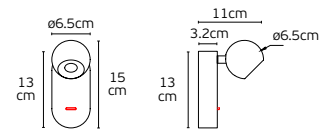

VK/04732/WA

Code	Model
64171-289727	VK/04732/WA/W/W
64171-288727	VK/04732/WA/B/W
64171-290727	VK/04732/WA/GD/W

- **White.** 3000K. 468lm. 5.6W. CRI>90
- **Black.** 3000K. 468lm. 5.6W. CRI>90
- **Gold.** 3000K. 468lm. 5.6W. CRI>90

Box
20pcs
20pcs
20pcs

Details

Material **Aluminium**
Lighting source **Cree COB**
Driver **Eaglerise**
Voltage **AC220-240V**
Location **Wall**

Beam angle **25°**
Working temperature **-20°C - 50°C**
Lifetime **50.000hrs**
Clicks **40.000**
Dimmable **No**

3 years guarantee

IP20