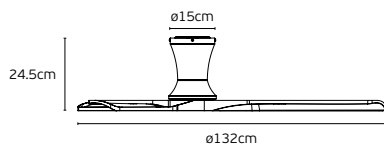

Air

VK/04664/AIR/B

VK/04664/AIR/W

VK/04664/AIR

Code
77161-480777
77161-485777

Model
VK/04664/AIR/B
VK/04664/AIR/W

● **Black.** DC35W (moter). RPM 75-140.
○ **White.** DC35W (moter). RPM 75-140.

Box
1pc
1pc

Details

Voltage **AC100-240V, DC35W.**
Material **Iron & ABS (3pcs blades).**
Location **Ceiling.**

Included **Remote control & wall control.**
IP Rating **IP20.**

3 years guarantee

Remote control &
Wall control Included

IP20