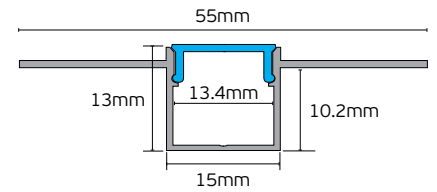

Ledstrips Profiles Trimless IP20

Ledstrips accessories

Profile

VK/32 Aluminium Profile Trimless T FLEX

Code
75165-332806

Model
VK/32/AL/W/FLEX
● Silver. Aluminium profile 2m with
2m white silicone cover.

Box
100pcs

Details

Use **Recessed trimless**. Length 2m + 2 end cups. Working temperature -20°C → 40°C.
Material **Aluminium**.