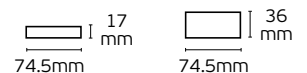

Ledstrips Magic Controllers

Ledstrips controllers

VK/FUTC6 Remote controller Magic LEDSTRIPS

Code
78001-798911

Model
VK/FUTC6
2.4GHz. 3V. 6dBm. 30m.

Box
1pc

Details

Voltage **3V (AAAx2pcs)**. Frequency **2.4GHz**.
Transmitting power **6dBm**.
Distance **30m**.
Material **Plastic**.
ONLY FOR Magic LEDSTRIPS.
Working temperature **-10~40°C**.
Included holder **97x49x8mm**
Guarantee **2 years**.

IP20.

VK/SPIRW5 5 in 1 Controller Magic LEDSTRIPS

Code
78000-788911

Model
VK/SPIRW5
DC5-24V. 20mA. Max 10A.

Box
200pcs

Details

Input Voltage **DC5-24V**.
Output **6A/channel**.
Output current **Max 10A**.
2.4G RF RGB+CCT
Standby current **20mA**.
Protocol **Wifi+RF 2.4GHz**
28 kinds of white color, 80 kind of RGB, can change color, brightness, width and those modes
8 kinds of music mode work with internal microphone & smart phone microphone
Setting up boot animation via Tuya app
Distance **30m**.
Material **Plastic**.
Dimmable Single, CCT, RGB, RGBW, RGB+CCT.
Working temperature **-10~40°C**.
Guarantee **2 years**.