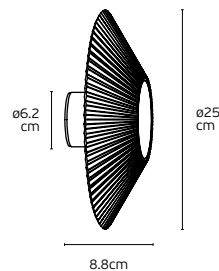

VK/04694/WA

Code
75169-004776
75169-005776

Model
VK/04694/WA/D/CG/W
VK/04694/WA/D/B/W

● Champagne Gold. 3000K. 15W. 1546lm.
● Black. 3000K. 15W. 1546lm.

Box
1pc
1pc

Details

Material Aluminium+PC
Voltage AC220-240V
Beam angle 85°
Type of Led Bridgelux
Driver KGP
Location Wall

Working temperature -20°C → 45°C
Lifetime 50.000hrs
Clicks 20.000
Dimmable Yes, triac dimmable
CRI>90
Guarantee 2 Years

IP20