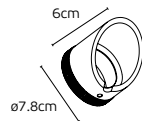

VK/02297/RB/AGL