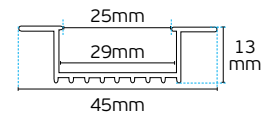

Details

Charged **per meter**. Available 2m. Material **Aluminium**.