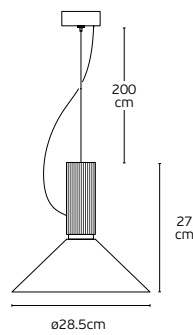

VK/03350/PE

Code
64174-020775

Model
VK/03350/PE/OW-WM

○ ● White/Wood. E27. Max 20W (LED)

Box
1pc

Details

Voltage **240V**.
Lampholder **E27**.
Working temperature **-20°C ~ 40°C**.
Location **Ceiling**

Cable **2m**
Material **Oak wood**,
fabric cable, **metal canopy**.
IP Rating **IP20**.