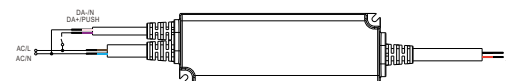

Details

Voltage 110-305V.
Output 2.5A
Vout 24V.
Pout 60W max.
PF >0.97.
Material Plastic.
Dimming Dali.