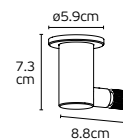

VK/04717

Code 71164-258721	Model VK/04717/CE/PS/1 ● Satin Gold. Surface mounted power socket	Box 30pcs

71164-259721	VK/04717/PE/PS/1 ● Satin Gold. Ceiling mounted power socket	30pcs

Details

With male connector For use in open designs	Power supply function Material Aluminium

71164-260721	VK/04717/CE/CON/1 ● Satin Gold. Surface mounted plug	30pcs

Details

Without male connector. For use in open design (tail section).	Material Aluminium