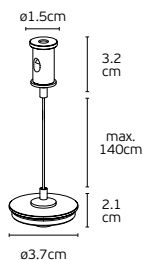

VK/04717

Code 71164-269721	Model VK/04717/PE/CON ● Satin Gold. Hoisting Assembly	Box 100pcs

Details

Install it on top of the connector to make it a drop wire configuration. Material **Aluminium**

71164-270721	VK/04717/RS/CON ● Satin Gold. Embedded Component	30pcs

Details

Embedded mounting box for use when the power supply is external. Material **Aluminium**

71164-271721	VK/04717/PS/150W ● Satin Gold. Long Strip Power Box	12pcs

Details

Surface Rectangular Electrical Box. Material **Aluminium**
Includes a KEGU 150W power supply