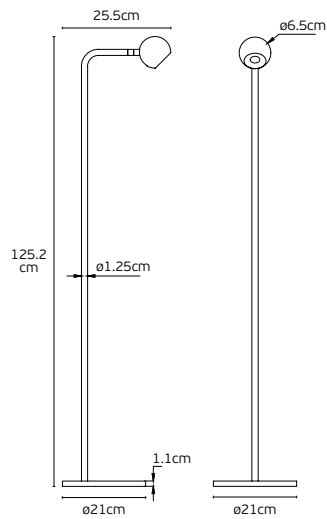

Aira

VK/04732/FL/B/W