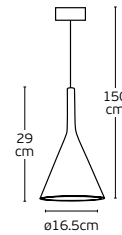

Remy

VK/09066

VK/09066/TC

VK/09066

Code
64174-295131
64174-356131 new

Model
VK/09066
VK/09066/TC

○ White. E27. Max 20W (LED).
● Terracotta. E27. Max 20W (LED).

Box
4pcs
4pcs

Details

Input voltage AC220-240V
Lampholder E27
Working temperature -20°C ~ 40°C.

Cable 1.20 m + ceiling plate.
Material Gypsum.
Possibility to paint.