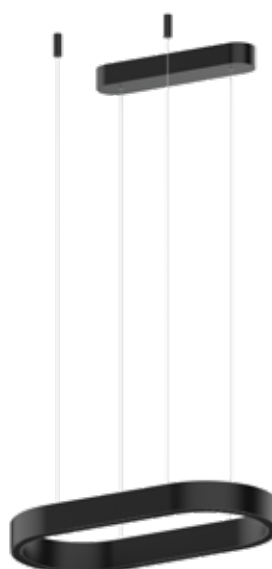

VK/04690/PE/D/B/W/60