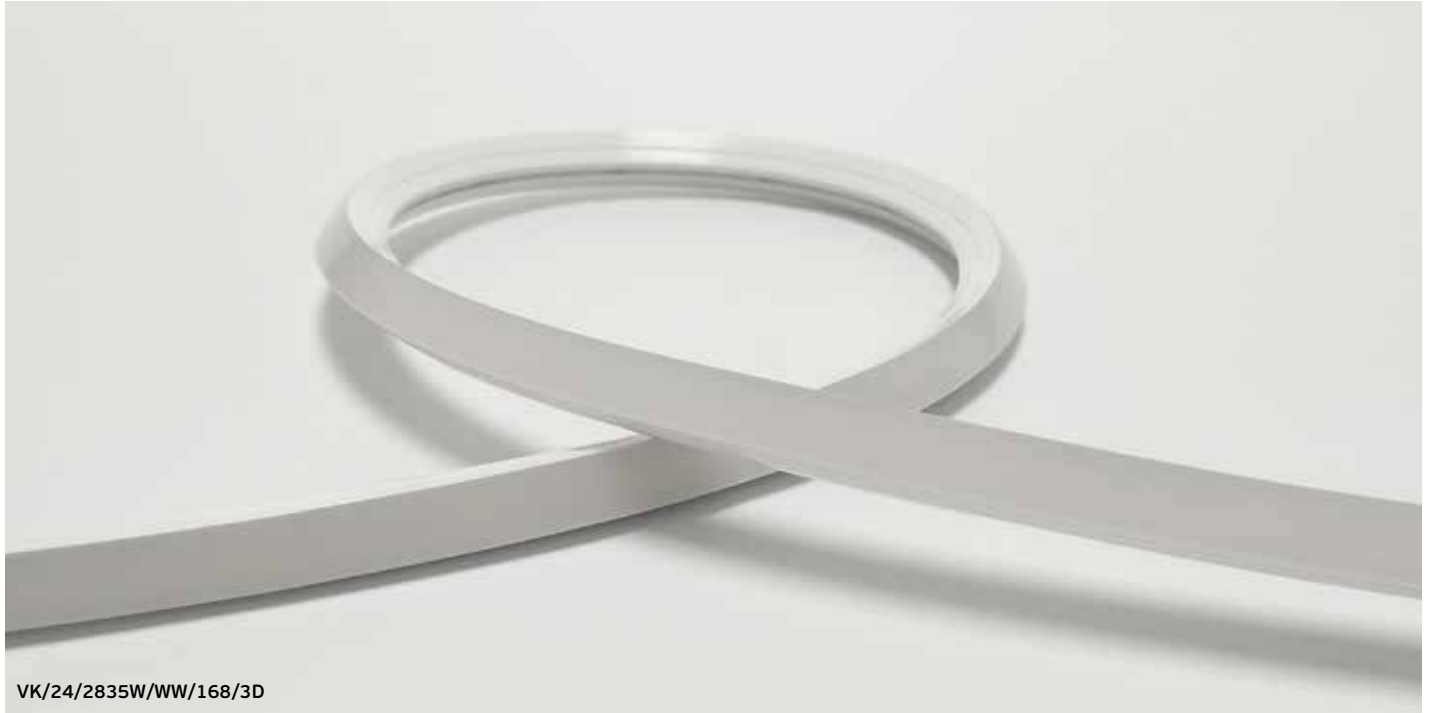

Keiso 3D Top bend Neoflex

Ledstrips Keiso Collection

Keiso. Suitable for use in hidden outdoor lighting applications such as stairs, flower beds, window frames, light floor lining, and many more.

VK/24/2835W/WW/168/3D

VK/24/2835W/168/3D 24V

Code	Model	Voltage	Kelvin	Lumen/m	Cut every	Watt/m	Box
78001-775724	VK/24/2835W/WW/168/3D	24V	2700K	626lm/m	35.7mm	12W/m	10m/roll
78001-776724	VK/24/2835W/W/168/3D	24V	3000K	660lm/m	35.7mm	12W/m	10m/roll
78001-777724	VK/24/2835W/C/168/3D	24V	4000K	680lm/m	35.7mm	12W/m	10m/roll
78001-778724	VK/24/2835W/D/168/3D	24V	6000K	675lm/m	35.7mm	12W/m	10m/roll
78001-779724	VK/24/2835W/RGB/168/3D	24V	RGB	299lm/m	41.67mm	12W/m	10m/roll

Details

Led type SMD 2835, SMD 3838 (RGB). Led qty 168pcs/m, 144pcs/m (RGB). CRI>90 (RGB: No CRI). Working temperature -20°C → 45°C. Storage temperature -20°C → 60°C. Lifetime 50.000hrs. 4pcs plug out top side, 4pcs end cap without holes, 30pcs standard buckle, 1pc silicon glue including in the package.

IP67.
5 years guarantee