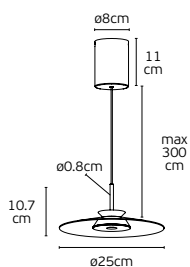

VK/04701/PE

Code
71164-130776

Model
VK/04701/PE/D/B-G/W

● Black/Champagne Gold. 3000K. 10W. 867lm.

Box
1pc

Details

Material **Aluminum**
Voltage **AC220-240V**
Beam angle **25°**
Type of Led **Cree+Edison+Sanan**
Driver **KGP**
Location **Ceiling**

Working temperature **-20°C → 45°C**
Lifetime **50.000hrs**
Clicks **20.000**
Dimmable **Yes, triac dimmable**
CRI **>90**
Guarantee **2 Years**

IP20