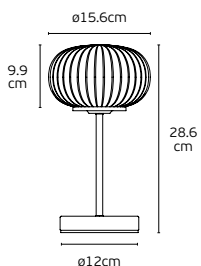

VK/03363/TL

Code
61171-004162

Model
VK/03363/TL/BS

● Matt Brass. G9. Max 8W (LED)

Box
1pc

Details

Material **Material Glass (lamp shade)**
+ Iron (base)
Lampholder **G9**
Max. Power LED lamp **8W**
Voltage **AC220-240V**

Location **Table**
Working temperature **-25°C → 50°C**
CRI>80
On/Off switch on plug cable.