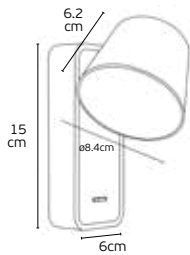

VK/04704

Code
64171-307115
64171-308115

Model
VK/04704/LW-W/W
VK/04704/DW-B/W

○ White+Wood. 3000K. 228lm. 6W. CRI>80
● Black+Wood. 3000K. 228lm. 6W. CRI>80

Box
20pcs
20pcs

Details

Material **Aluminum**
Type of Led **OSRAM**
Voltage **AC220-240V**
Location **Wall**
Color led **3000K**
Beam angle **87°**

Working temperature **≤35°C**
Working life **3 years**
On/off cycles **5000**
Dimmable **No**
Guarantee **2 Years**
With on/off switch.