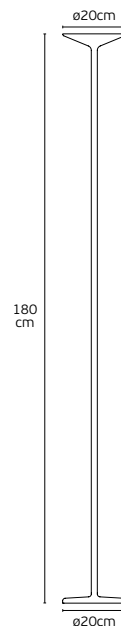

VK/04685/180

Code
75169-413695
75169-414695

Model
VK/04685/W/W/180
VK/04685/B/W/180

○ **White.** 3000K. 1558lm. 19W. 180°. CRI>90
● **Black.** 3000K. 1558lm. 19W. 180°. CRI>90

Box
4pcs
4pcs

Details

Voltage **220-240V.**
Type of LED **Philips.**
Working temperature **-20°C → 60°C.**

Lifetime **50.000hrs.**
Clicks **10.000.**
Material **Aluminium.**

3 years guarantee

IP20