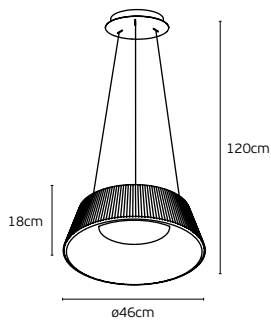

VK/04708/PE

Code
71164-007808
71164-008808

Model
VK/04708/PE/D/W/W
VK/04708/PE/D/B/W

○ White. 3000K. 30W. 1650lm.
● Black. 3000K. 30W. 1650lm.

Box
1pc
1pc

Details

Material **Metal + acrylic**
Voltage **AC220-240V**
Beam angle **120°**
Type of Led **SMD2835**
Driver **Eaglerise**
Location **Ceiling**

Working temperature **-20°C → 60°C**
Lifetime **50.000hrs**
Dimmable **Yes, Triac Dimmable**
CRI **>80**
Guarantee **2 Years**

IP20