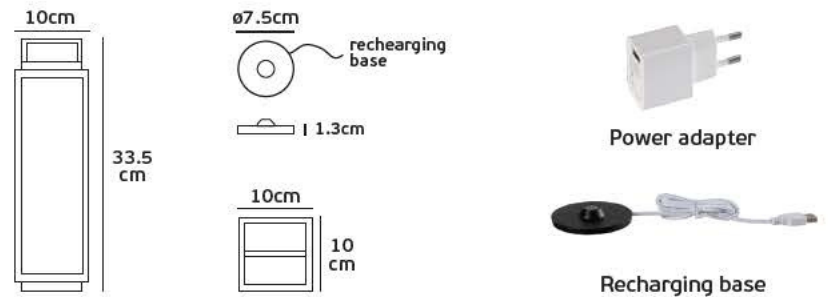

Details

Portable led light. Voltage 2x2200mAh lithium battery. Charge 6-8 hours. Work time 12 hours. Location Outdoor table/floor. CRI>85. IP Rating IP54. With Touch switch. Dimmable. Working temperature -20 ~ 50°C. Material Die-cast Aluminum. 2 years guarantee.

IP54. 2.2w.