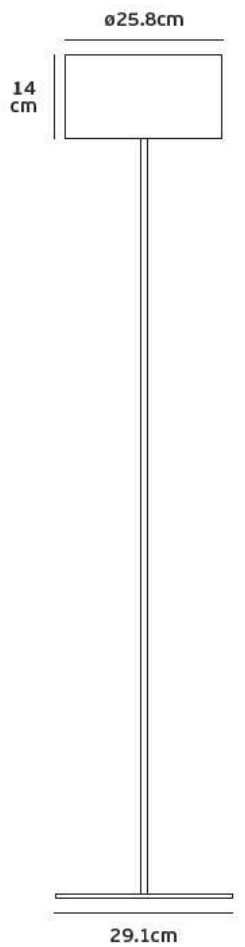

VK/03213

Product Models

Code	Model	Box
61171-250694	VK/03213/W/W □ White. 3000K. 406lm. 4.5w. 62°. CRI>84	1pc
61171-249694	VK/03213/B/W ■ Black. 3000K. 406lm. 4.5w. 62°. CRI>84	1pc

Details

Portable led light. Voltage 3x2200mAh lithium battery. Charge 9 hours. Work time 9 hours. Location Outdoor Floor. CRI>84. IP Rating IP54. With Touch switch. Dimmable. Working temperature -20 ~ 50°C. Material Die-cast Aluminum. 2 years guarantee.

IP54. 4.5w.

25.8 cm

29.1 cm

usb DC

Power adapter