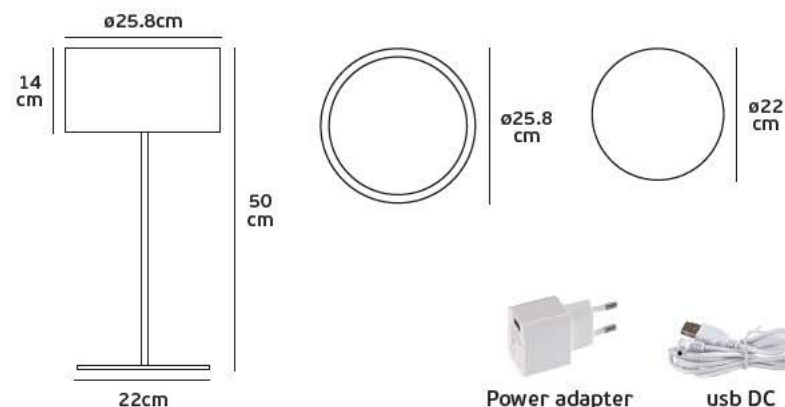

VK/03212

Product Models

Code	Model	Box
61171-248694	VK/03212/W/W □ White. 3000K. 393lm. 4.5w. 43°. CRI>84	1pc
61171-247694	VK/03212/B/W ■ Black. 3000K. 393lm. 4.5w. 43°. CRI>84	1pc

Details

Portable led light. Voltage 3x2200mAh lithium battery. Charge 9 hours. Work time 9 hours. Location Outdoor Table. CRI>84. IP Rating IP54. With Touch switch. Dimmable. Working temperature -20 ~ 50°C. Material Die-cast Aluminum. 2 years guarantee.

IP54. 4.5w.