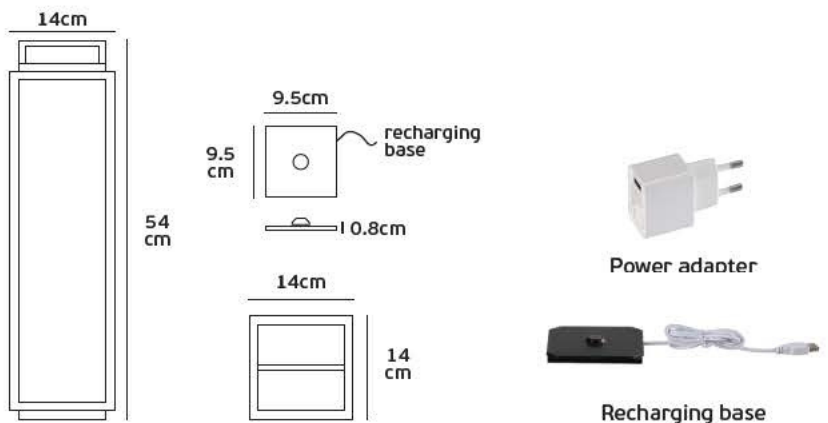

Details

Portable led light. Voltage 2x2200mAh lithium battery. Charge 6-8 hours. Work time 12 hours. Location Outdoor floor. CRI>85. IP Rating IP54. With Touch switch. Dimmable. Working temperature -20 ~ 50°C. Material Die-cast Aluminum. 2 years guarantee.

IP54. 2.2w.