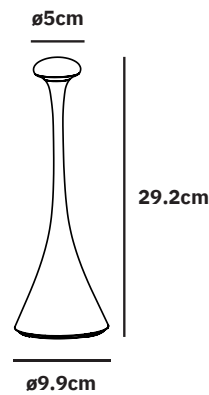

IP54. 4.5w.

25.8 cm

29.1 cm

usb DC

Power adapter

Outdoor Portable Light LED

White

Black