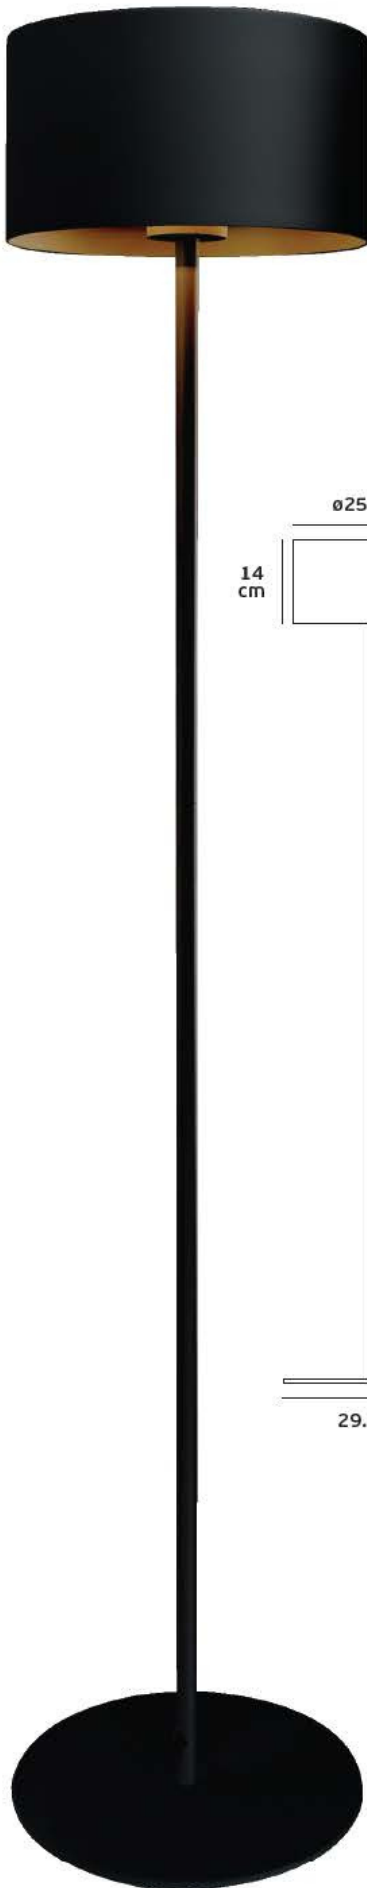

VK/03213

Product Models

Code	Model	Box
61171-250694	VK/03213/W/W □ White. 3000K. 406lm. 4.5w. 62°. CRI>84	1pc
61171-249694	VK/03213/B/W ■ Black. 3000K. 406lm. 4.5w. 62°. CRI>84	1pc

Details

Portable led light. Voltage 3x2200mAh lithium battery. Charge 9 hours. Work time 9 hours. Location Outdoor Floor. CRI>84. IP Rating IP54. With Touch switch. Dimmable. Working temperature -20 ~ 50°C. Material Die-cast Aluminum. 2 years guarantee.

IP54. 4.5w.

25.8 cm

29.1 cm

usb DC

Power adapter