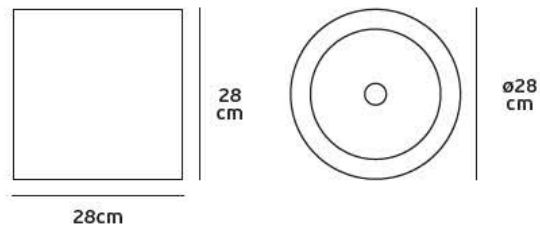

VK/03209

Product Models

Code	Model	Box
61171-240694	VK/03209/W/W □ White. 3000K. 530lm. 10w. 41°. CRI>83	1pc
61171-241694	VK/03209/B/W ■ Black. 3000K. 530lm. 10w. 41°. CRI>83	1pc
61171-242694	VK/03209/RB/W ■ Rusty brown. 3000K. 530lm. 10w. 41°. CRI>83	1pc

Details

Portable led light. Voltage 6x2200mAh lithium battery. Charge 18-20 hours.
Work time 15 hours. Location Outdoor floor. CRI>83. IP Rating IP54. With Touch switch.
Dimmable. Working temperature -20 ~ 50°C. Material Die-cast Aluminum.
2 years guarantee.

IP54. 10w.

150
cm