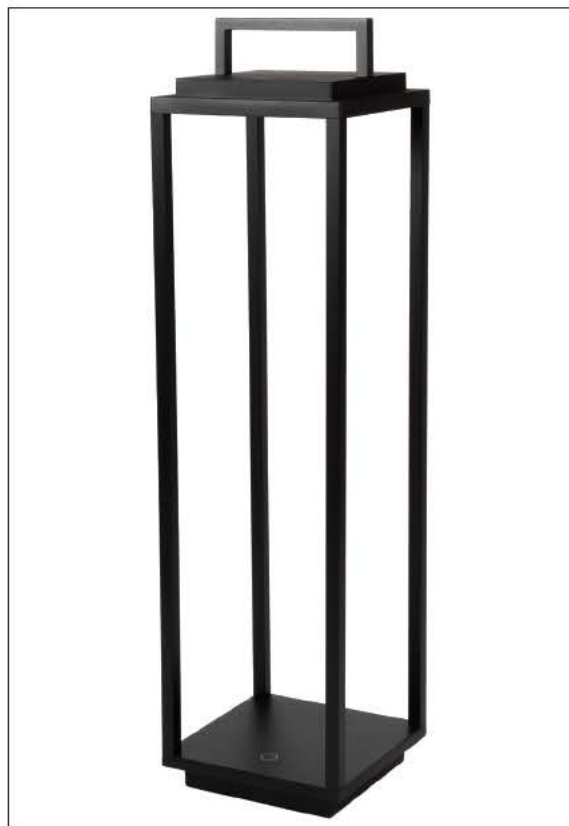

VK/02154

Product Models

Code	Model	Box
75169-396694	VK/02154/W/W □ White shining. 3000K. 192lm. 2.2w. CRI>84	1pc
75169-398694	VK/02154/B/W ■ Black shining. 3000K. 192lm. 2.2w. CRI>84	1pc

Details

Portable led light. Voltage 2x2200mAh lithium battery. Watt 2.2w. Location Outdoor table/pendant. CRI>84. Charge 5-7 hours. Work time 9 hours. Lumen 192lm. Dimmable. Working temperature -20 ~ 50°C. Material Die-cast aluminium & clear PC. With Touch switch. 2 years guarantee.

⌚ ⚡ IP54. 2.2w.

Included

Power adapter

USB micro

VK/02154/PEN

Product Models

Code	Model	Box
75169-397694	VK/02154/W/PEN □ White shining suspension.	1pc
75169-399694	VK/02154/B/PEN ■ Black shining suspension.	1pc

Details

Material Die-cast Aluminum Powder coated with pretreatment for outdoor use. with 2m wire rope. Use With VK/02154/W to be Pendant Light.

⚡ IP54.

VK/03210

Product Models

Code	Model	Box
61171-244694	VK/03210/W/W □ White. 3000K. 204lm. 2.2w. 33°. CRI>85	1pc
61171-243694	VK/03210/B/W ■ Black. 3000K. 204lm. 2.2w. 33°. CRI>85	1pc

IP54. 2.2w.

VK/03211

Product Models

Code	Model	Box
61171-246694	VK/03211/W/W □ White. 3000K. 180lm. 2.2w. 42°. CRI>85	1pc
61171-245694	VK/03211/B/W ■ Black. 3000K. 180lm. 2.2w. 42°. CRI>85	1pc

Details

Portable led light. Voltage 2x2200mAh lithium battery. Charge 6-8 hours. Work time 12 hours. Location Outdoor floor. CRI>85. IP Rating IP54. With Touch switch. Dimmable. Working temperature -20 ~ 50°C. Material Die-cast Aluminum. 2 years guarantee.