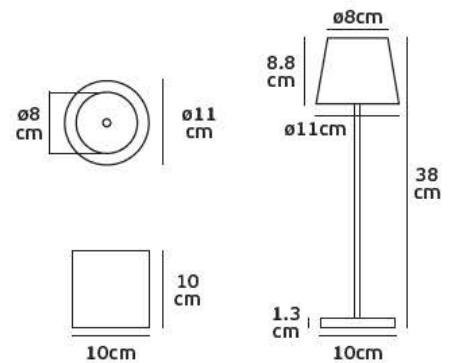

Details

Portable led light. Voltage 2x2200mAh lithium battery. Charge 5-7 hours. Work time 9 hours. Location Outdoor table. CRI>85. IP Rating IP54. With Touch switch. Dimmable. Working temperature -20 ~ 50°C. Material Die-cast Aluminum. 2 years guarantee.

IP54. 2.2w.

USB micro

Power adapter