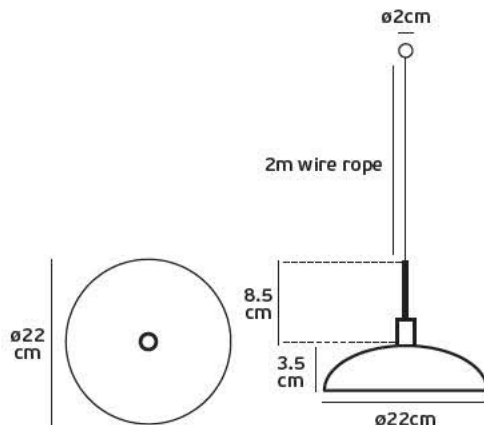

Details

Material Die-cast Aluminum Powder coated with pretreatment for outdoor use. with 2m wire rope. Use With VK/02154/W to be Pendant Light.

⚡ IP54.