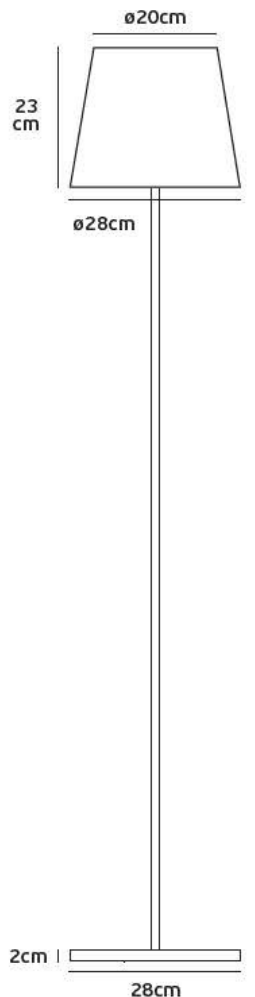

VK/03209

Product Models

Code	Model	Box
61171-240694	VK/03209/W/W □ White. 3000K. 530lm. 10w. 41°. CRI>83	1pc
61171-241694	VK/03209/B/W ■ Black. 3000K. 530lm. 10w. 41°. CRI>83	1pc
61171-242694	VK/03209/RB/W ■ Rusty brown. 3000K. 530lm. 10w. 41°. CRI>83	1pc

Details

Portable led light. Voltage 6x2200mAh lithium battery. Charge 18-20 hours.
Work time 15 hours. Location Outdoor floor. CRI>83. IP Rating IP54. With Touch switch.
Dimmable. Working temperature -20 ~ 50°C. Material Die-cast Aluminum.
2 years guarantee.

IP54. 10w.