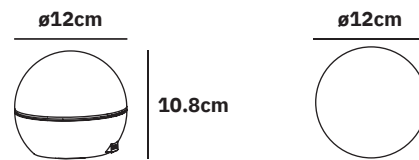

Indoor Portable Light LED

White