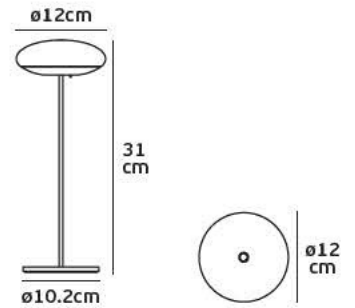

VK/02154

Product Models

Code	Model	Box
75169-396694	VK/02154/W/W □ White shining. 3000K. 192lm. 2.2w. CRI>84	1pc
75169-398694	VK/02154/B/W ■ Black shining. 3000K. 192lm. 2.2w. CRI>84	1pc

Details

Portable led light. Voltage 2x2200mAh lithium battery. Watt 2.2w. Location Outdoor table/pendant. CRI>84. Charge 5-7 hours. Work time 9 hours. Lumen 192lm. Dimmable. Working temperature -20 ~ 50°C. Material Die-cast aluminium & clear PC. With Touch switch. 2 years guarantee.

⌚ ⚡ IP54. 2.2w.

Included

Power adapter

USB micro

VK/02154/PEN

Product Models

Code	Model	Box
75169-397694	VK/02154/W/PEN □ White shining suspension.	1pc
75169-399694	VK/02154/B/PEN ■ Black shining suspension.	1pc

Details

Material Die-cast Aluminum Powder coated with pretreatment for outdoor use. with 2m wire rope. Use With VK/02154/W to be Pendant Light.

⚡ IP54.