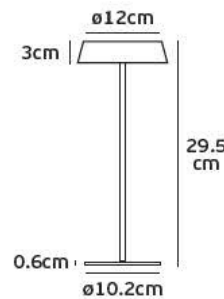

   IP54. 2.2w.

power adapter

12 cm

10.2 cm

usb type-C

VK/03141

Product Models

Code	Model	Box
61171-237694	VK/03141/W/W □ White. 3000K. 188lm. 2.2w. 45°. CRI>85	6pcs
61171-238694	VK/03141/B/W ■ Black. 3000K. 188lm. 2.2w. 45°. CRI>85	6pcs
61171-239694	VK/03141/RB/W ■ Rusty brown. 3000K. 188lm. 2.2w. 45°. CRI>85	6pcs