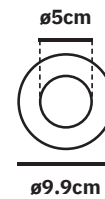

IP54. 4.5w.

25.8 cm

29.1 cm

usb DC

Power adapter

Outdoor Portable Light LED

White

Black