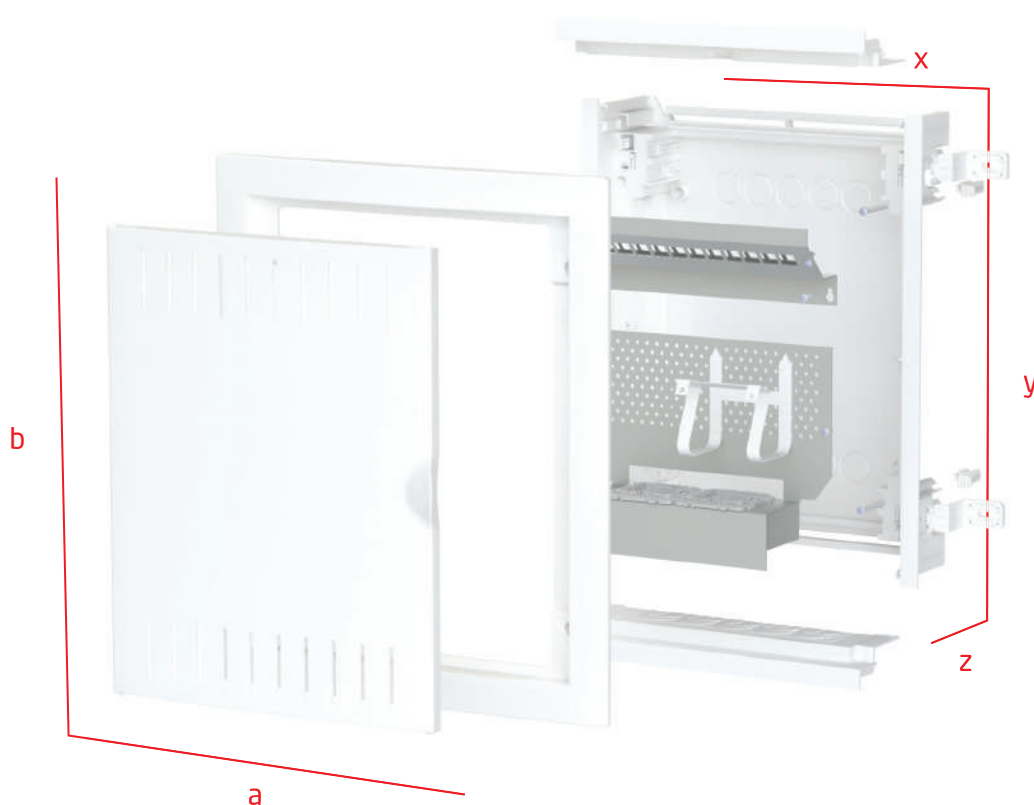

POSSIBILITIES

- installation of level, installation of lock with key, change of direction of opening door to left or right side, without dismantling the frame, horizontal connection of two or more distribution boxes using the RB80 connecting elements

Mounting plate for distribution box for multimedia 2X

Modularna mrežasta montažna ploča Metalis ormara za multimediju

Modular mounting plate for Metalis multimedial distribution box

	RB93 RB93V0 RB93PP RB93PPV0	RB94 RB94V0 RB94PP RB94PPV0	RB95 RB95V0 RB95PP RB95PPV0
vanjske dimenzije proizvoda (abc*) / external product dimensions (abc*)	368 x 443 x 93	368 x 568 x 93	368 x 753 x 93
dimenzije otvora za ugradnju (xyz) / installation hole dimensions (xyz)	314 x 414 x 86,5	314 x 539 x 86,5	314 x 724 x 86,5