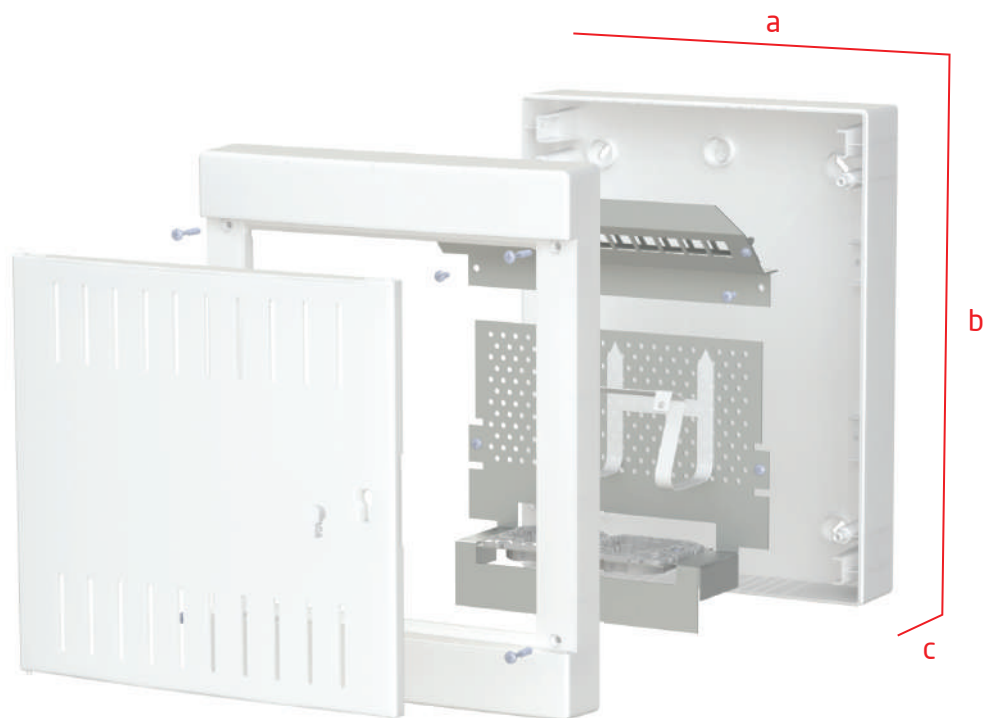

3.2.

	M044PW M044PPPW	M045PW M045PPPW
vanjske dimenzije proizvoda (abc*) / external product dimensions (abc*)	275 x 350 x 95	275 x 510 x 95

* c - dubina / depth