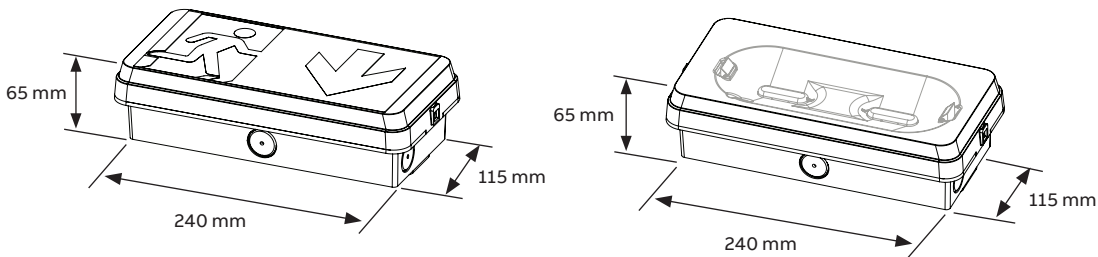

PrimEvo⁺

Self-contained Waterproof

Key benefits :

- Made from recycled materials
- Easy to install
- Push-wire connector
- Installation on the wall or the ceiling, in recess or surface mounted
- Compatible with older generation (XT100ST)

	100 ST	380 ST
Code	6331033/44	6331035/44
GID Code	7TCA309015R0031	7TCA309015R0037
Description	XTE150-M3/ST 20M 100L IP65	XTE150-M3/ST 20M 380L IP65
Input voltage	220 - 240 Vac, 50/60 Hz	220 - 240 Vac, 50/60 Hz
Lamp type	8 LEDs	8 LEDs
Lamp output (lm)	100	380
Maintained/ Non maintained	M/NM	M/NM
Power consumption (W)	2,5	3
Operation duration (hrs)	3	3
Environnement temperature	0°C to 40°C	0°C to 40°C
Dimensions	240 x 115 x 65	240 x 115 x 65
Viewing distance	20m	20m
Life time of the LED	10 years	10 years
Life time of complete product	10 years	10 years
IP	IP65	IP65
IK	IK10	IK10
cd/m ²	> 800	> 1100

Dimensions

Accessory : Double sided - 663 432